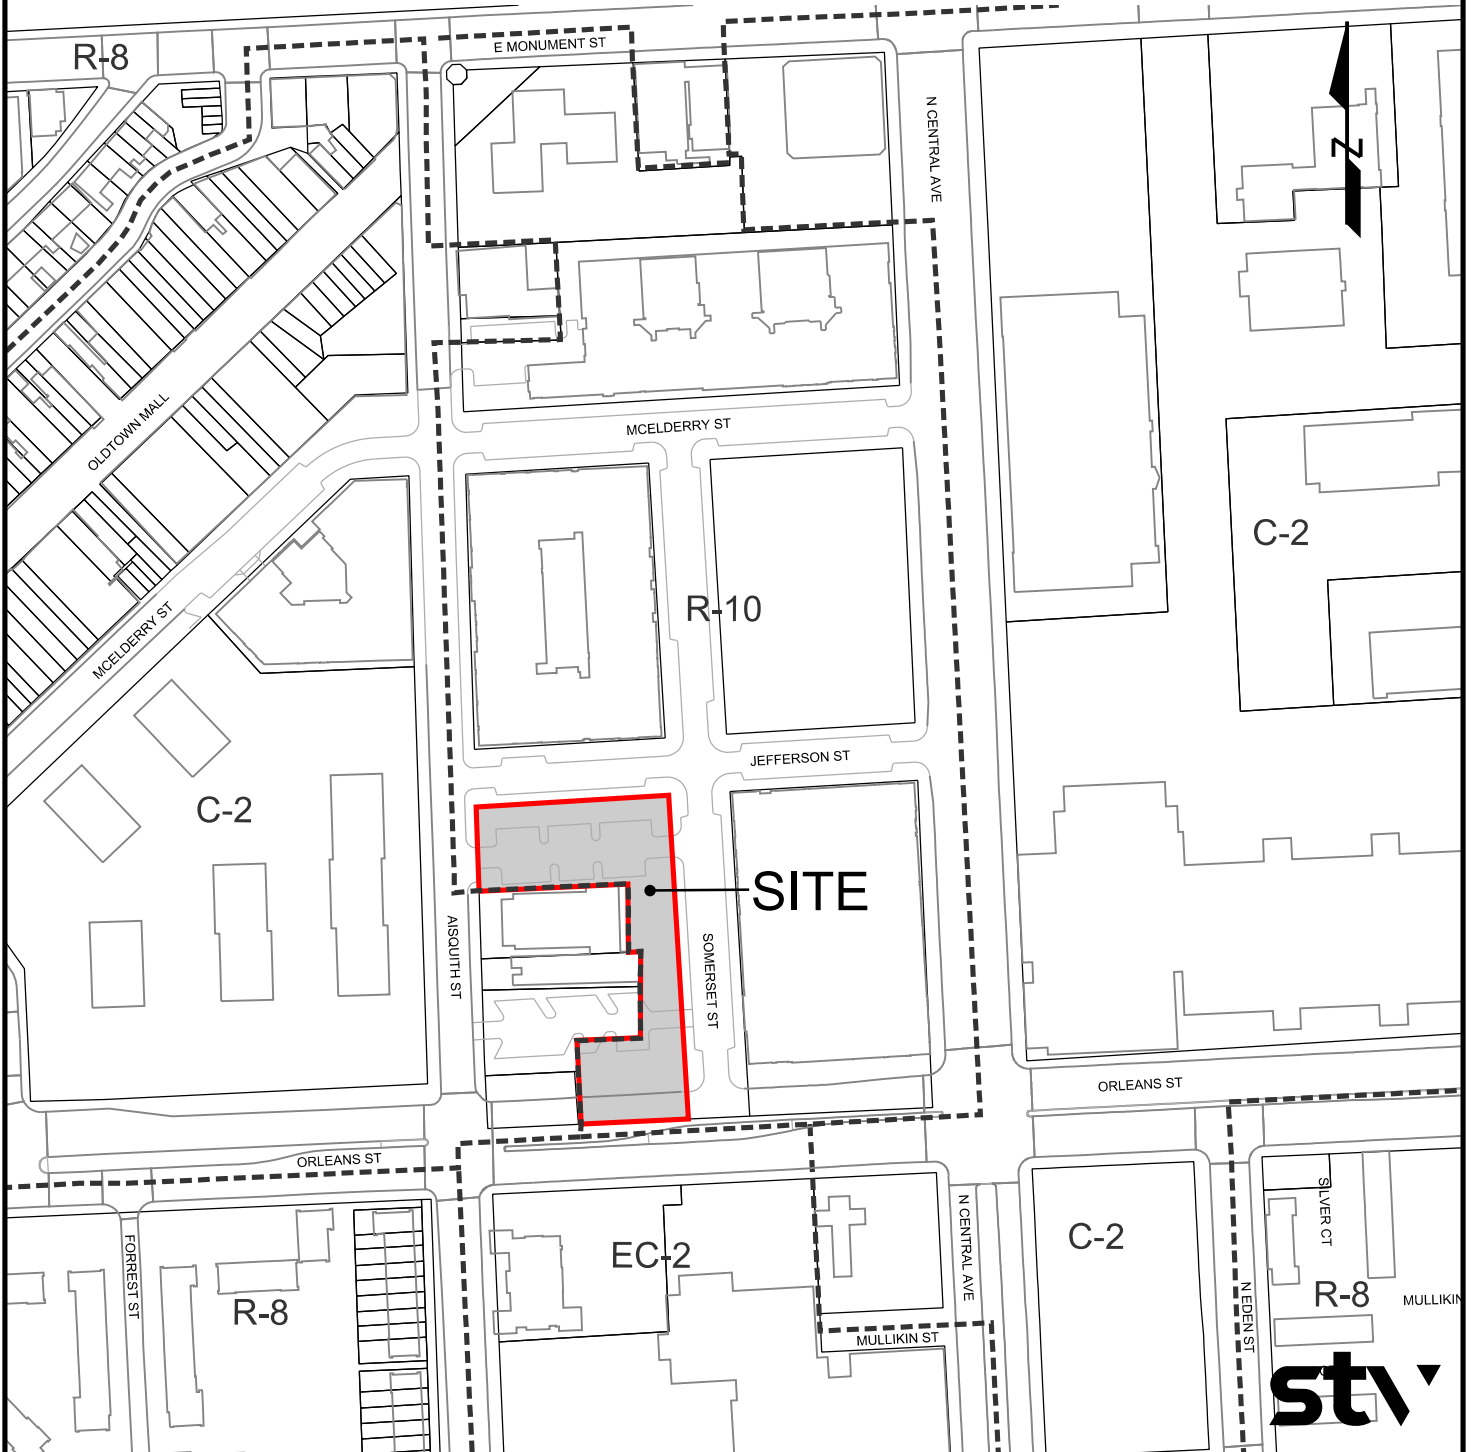

SHEET NO. 56 OF THE ZONING DISTRICT MAP OF BALTIMORE CITY ZONING CODE

PROPERTY ADDRESS: 1211 JEFFERSON STREET

APPLICANT: SOMERSET JEFFERSON, LLC
c/o MISSION FIRST DEVELOPMENT CORPORATION

WARD 05 SECTION 10 BLOCK 1295 LOT 001G

SCALE: 1"=200'

DATE: FEB. 13, 2024

PREPARED BY: STV INCORPORATED
KTL

MAYOR

PRESIDENT CITY COUNCIL