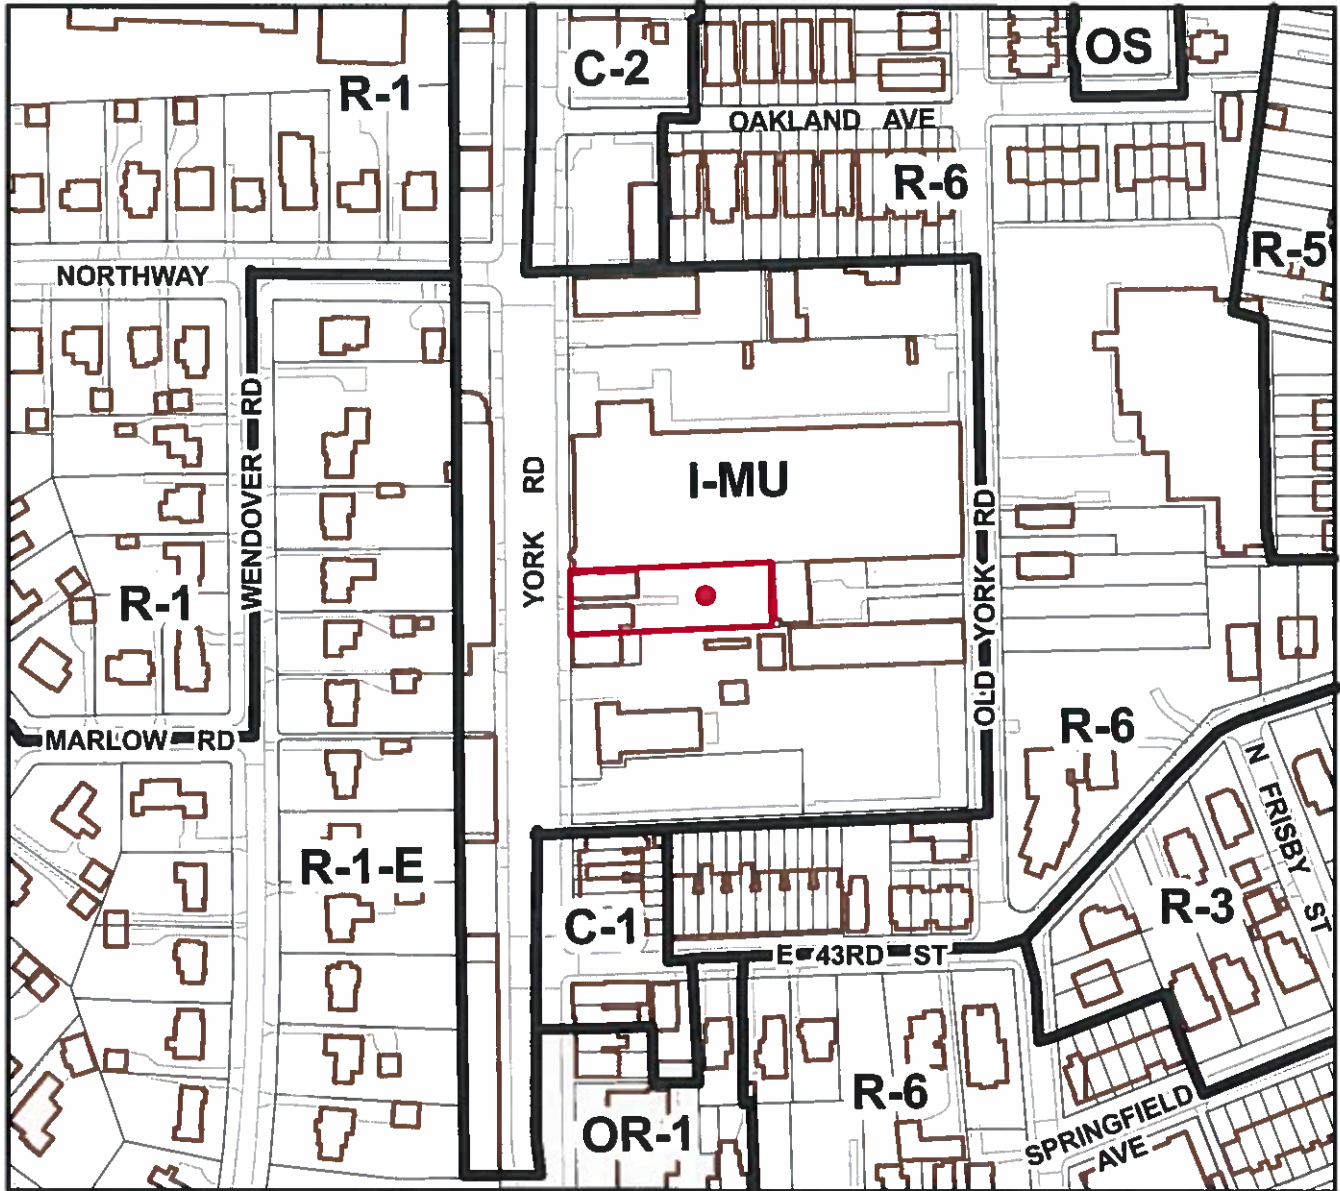

**SHEET NO. 16 OF THE ZONING MAP OF  
THE ZONING CODE OF BALTIMORE CITY**

Scale: 1" = 200'

**In Connection With The Property  
 Known As No. 4335-4339 YORK ROAD.  
 The Applicant Wishes To Request A  
 Conditional Use Banquet Hall On The  
 Property Formerly Known As 4339 York Road,  
 Which Is Now A Portion Of The Property  
 Known As 4335-4339 York Road, As  
 Outlined In Red Above.**

WARD 27                      SECTION 42  
 BLOCK 5211                      LOT 12

\_\_\_\_\_

MAYOR

\_\_\_\_\_

YORK RD

4343

4335-4339

4331-4333

209'-1.5"

66'-4"

Scale: 1" = 40'

4335 - 4339 YORK ROAD

Sheet #2