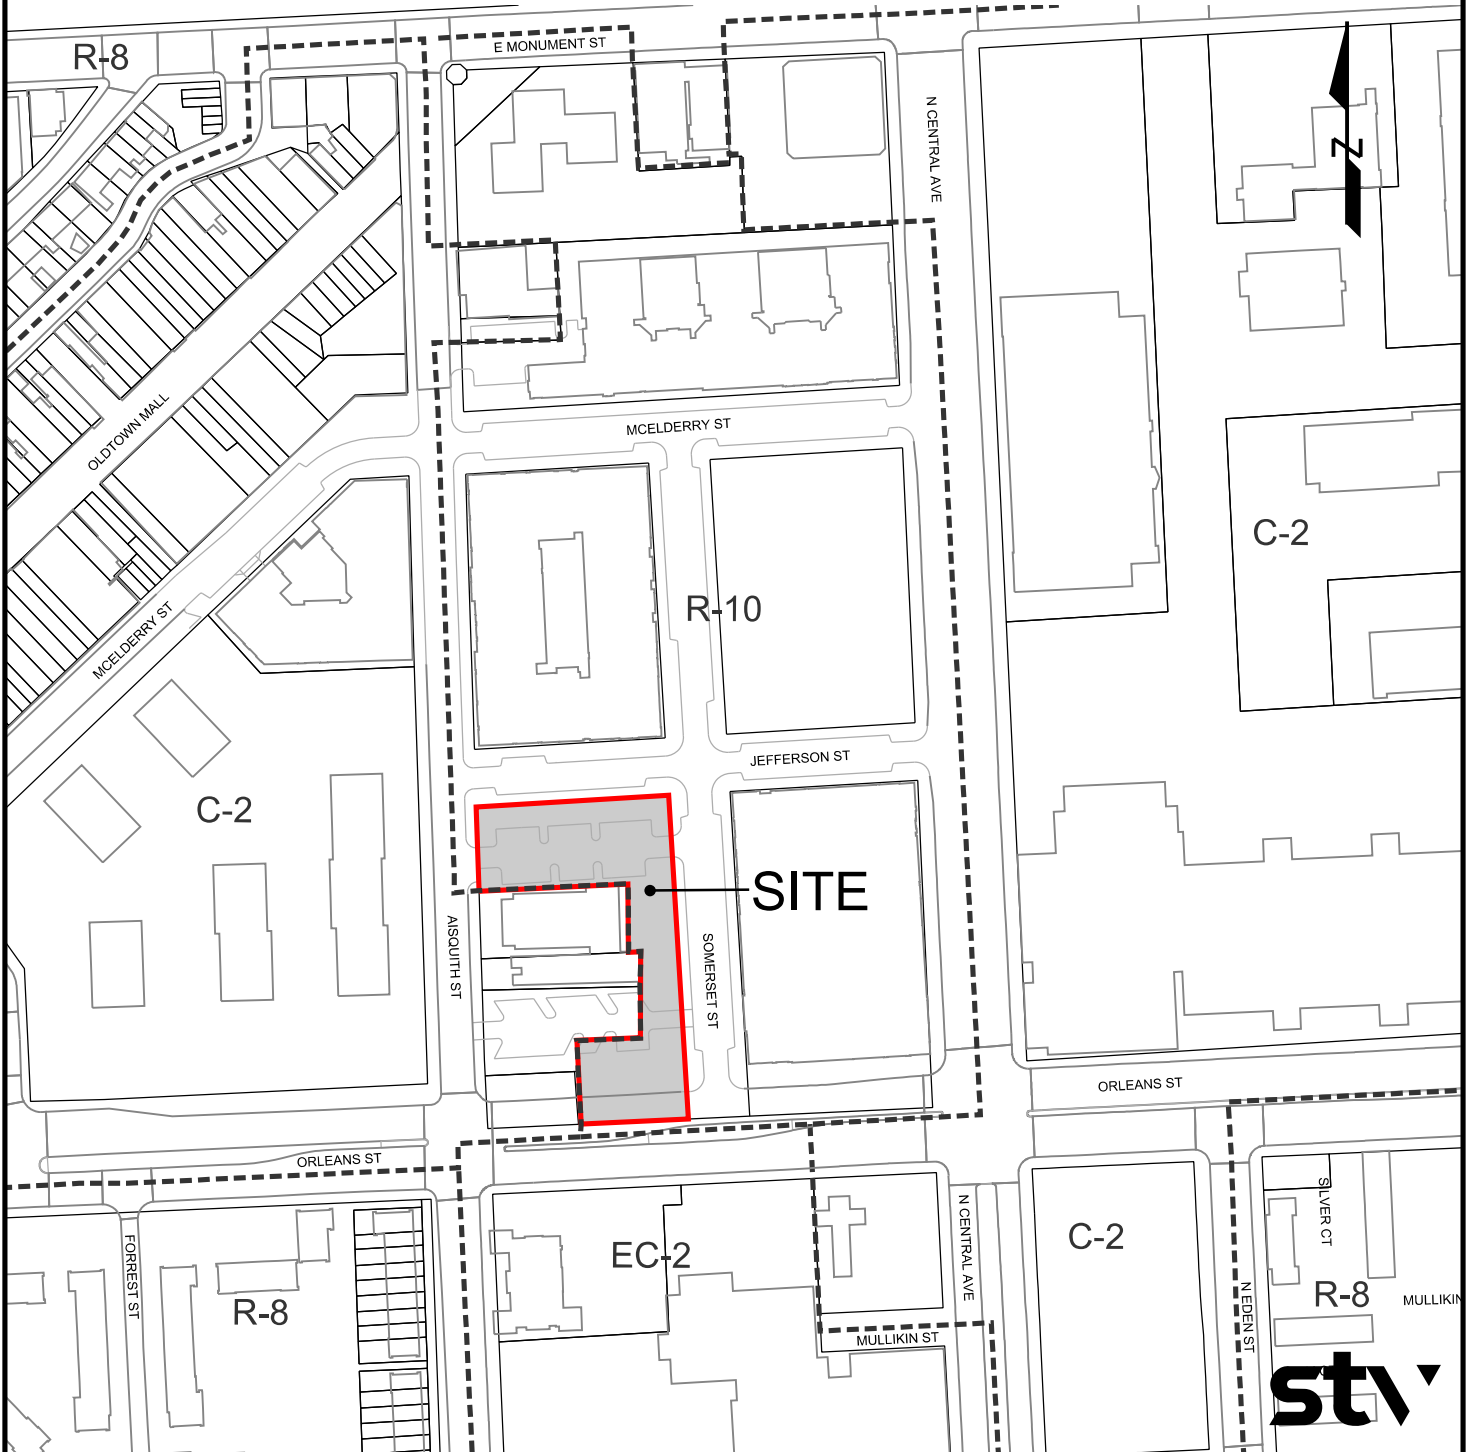

SHEET NO. 56 OF THE ZONING DISTRICT MAP OF BALTIMORE CITY ZONING CODE

PROPERTY ADDRESS: 1211 JEFFERSON STREET

APPLICANT: SOMERSET JEFFERSON, LLC
c/o MISSION FIRST DEVELOPMENT CORPORATION

WARD 05 SECTION 10 BLOCK 1295 LOT 001G

SCALE: 1"=200'

DATE: FEB. 13, 2024

PREPARED BY: STV INCORPORATED
KTL

Brandon M. Scott

11-27-24

MAYOR

[Signature]

11-18-24

PRESIDENT CITY COUNCIL

1"=200'