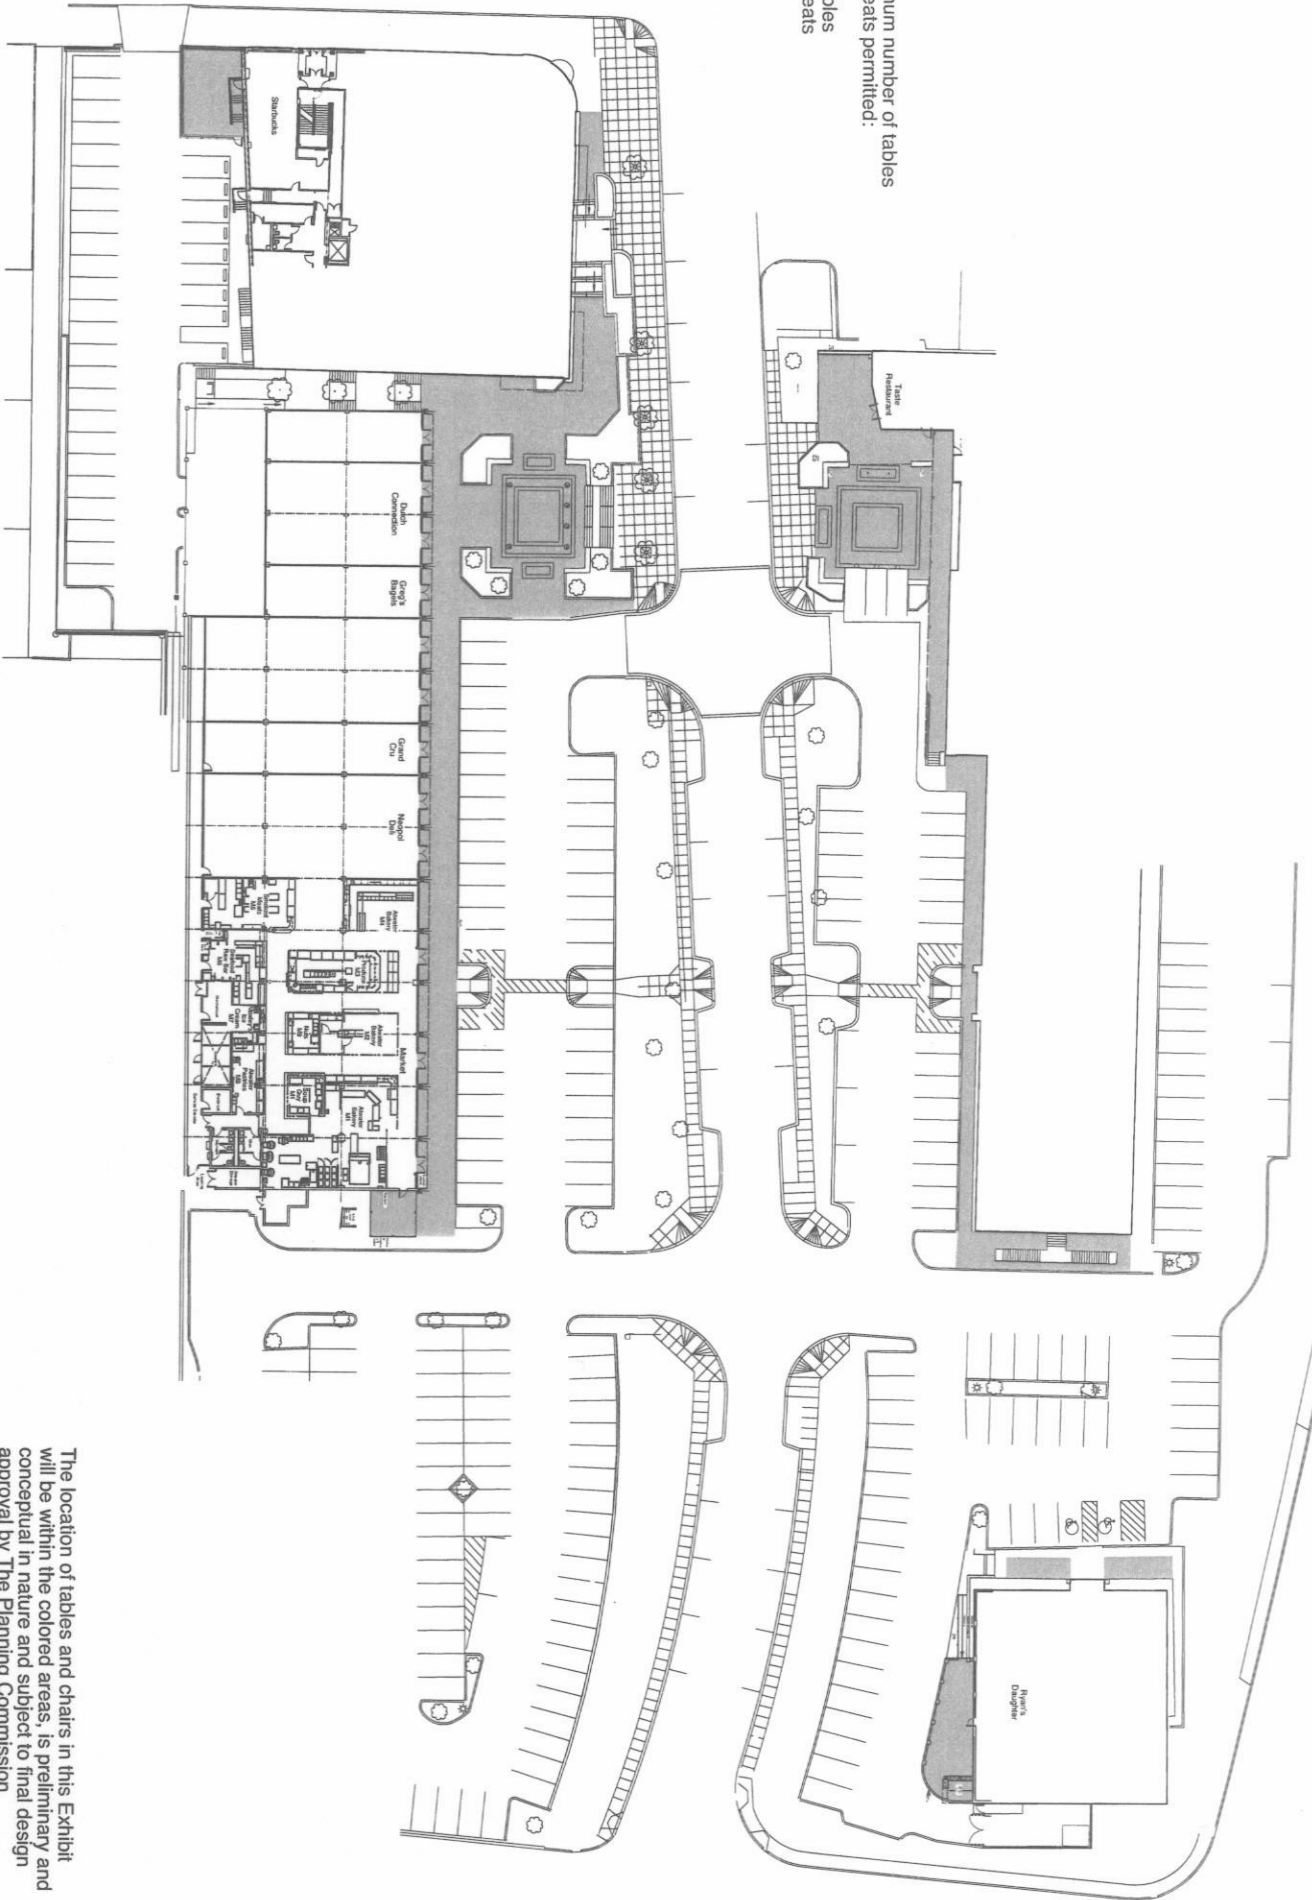

Maximum number of tables  
and seats permitted:  
73 Tables  
250 Seats

The location of tables and chairs in this Exhibit will be within the colored areas, is preliminary and conceptual in nature and subject to final design approval by The Planning Commission.

Exhibit B - Seating Plan  
1-28-07

Seating Layouts  
Belvedere Square  
Baltimore, Maryland

1/4" = 1'-0"

SP1