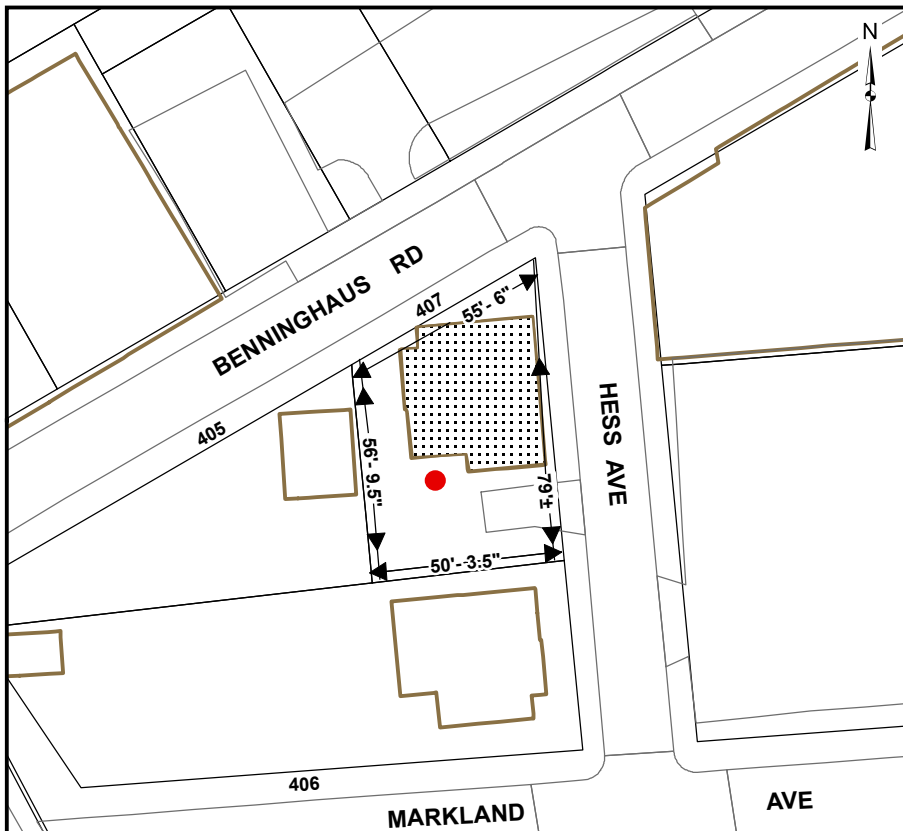

**SHEET NO. 6 OF THE ZONING MAP OF
THE ZONING CODE OF BALTIMORE CITY**

Scale: 1" = 200'

Scale: 1" = 50'

Note:

In Connection With The Property Known As No. 407 BENNINGHAUS ROAD. The Applicant Wishes To Request The Rezoning Of The Aforementioned Property From R-3 Zoning to OR-1 Zoning, As Outlined In Red Above.

WARD 27 SECTION 11

BLOCK 5014C LOT 4A

MAYOR

PRESIDENT CITY COUNCIL