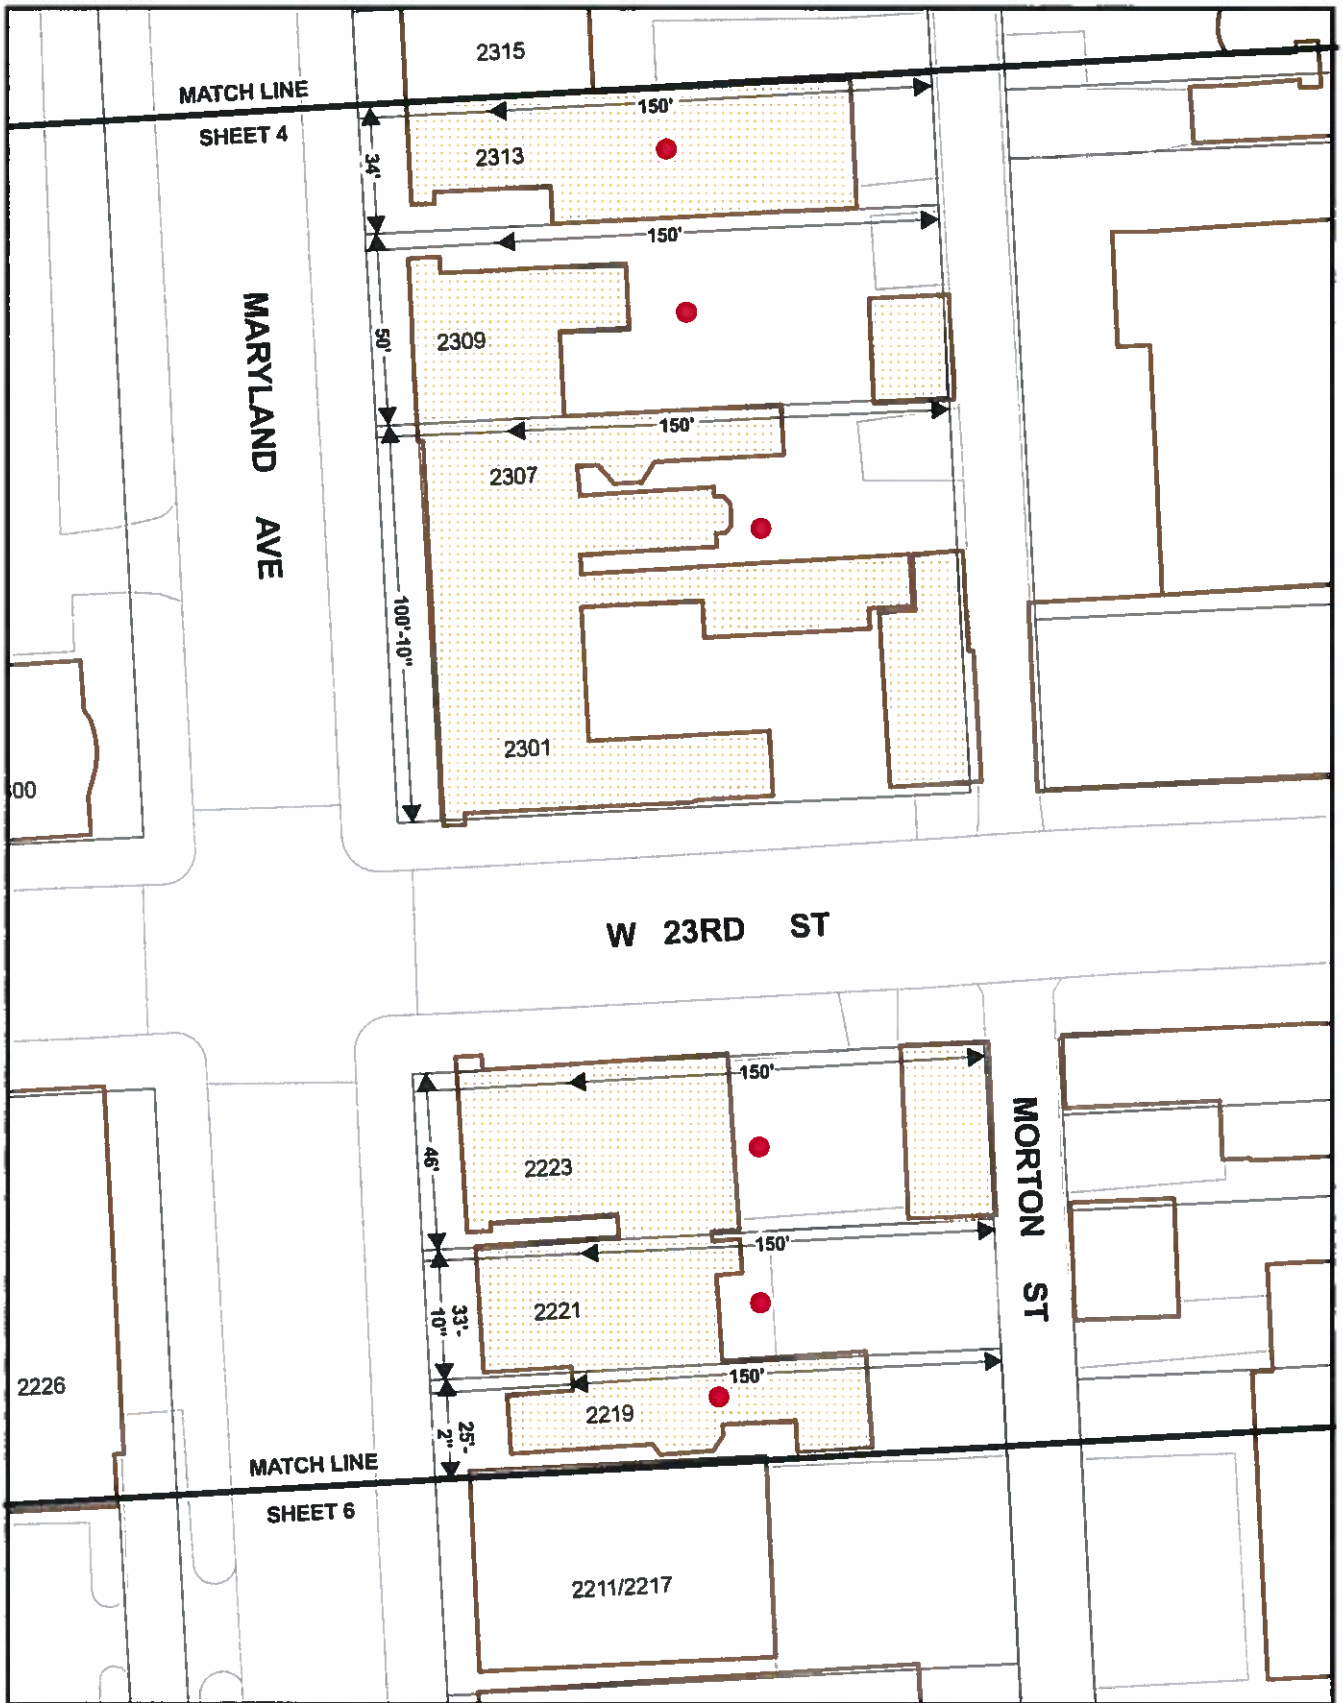

SHEET NO. 35 OF THE ZONING MAP OF  
THE ZONING CODE OF BALTIMORE CITY

Scale: 1" = 200'

\_\_\_\_\_  
MAYOR  
\_\_\_\_\_  
PRESIDENT CITY COUNCIL

7.55

**In Connection With The Following Properties, The Applicant Wishes To Request The Conditional Rezoning Of The Those Properties From OR-1 Zoning to C-1 Zoning, As Outlined In Red On The Forthcoming Maps.**

Scale: 1" = 50'

Sheet #3

Scale: 1" = 50'  
Sheet #4

Scale: 1" = 50'

Sheet #5

Scale: 1" = 50'

Sheet #6