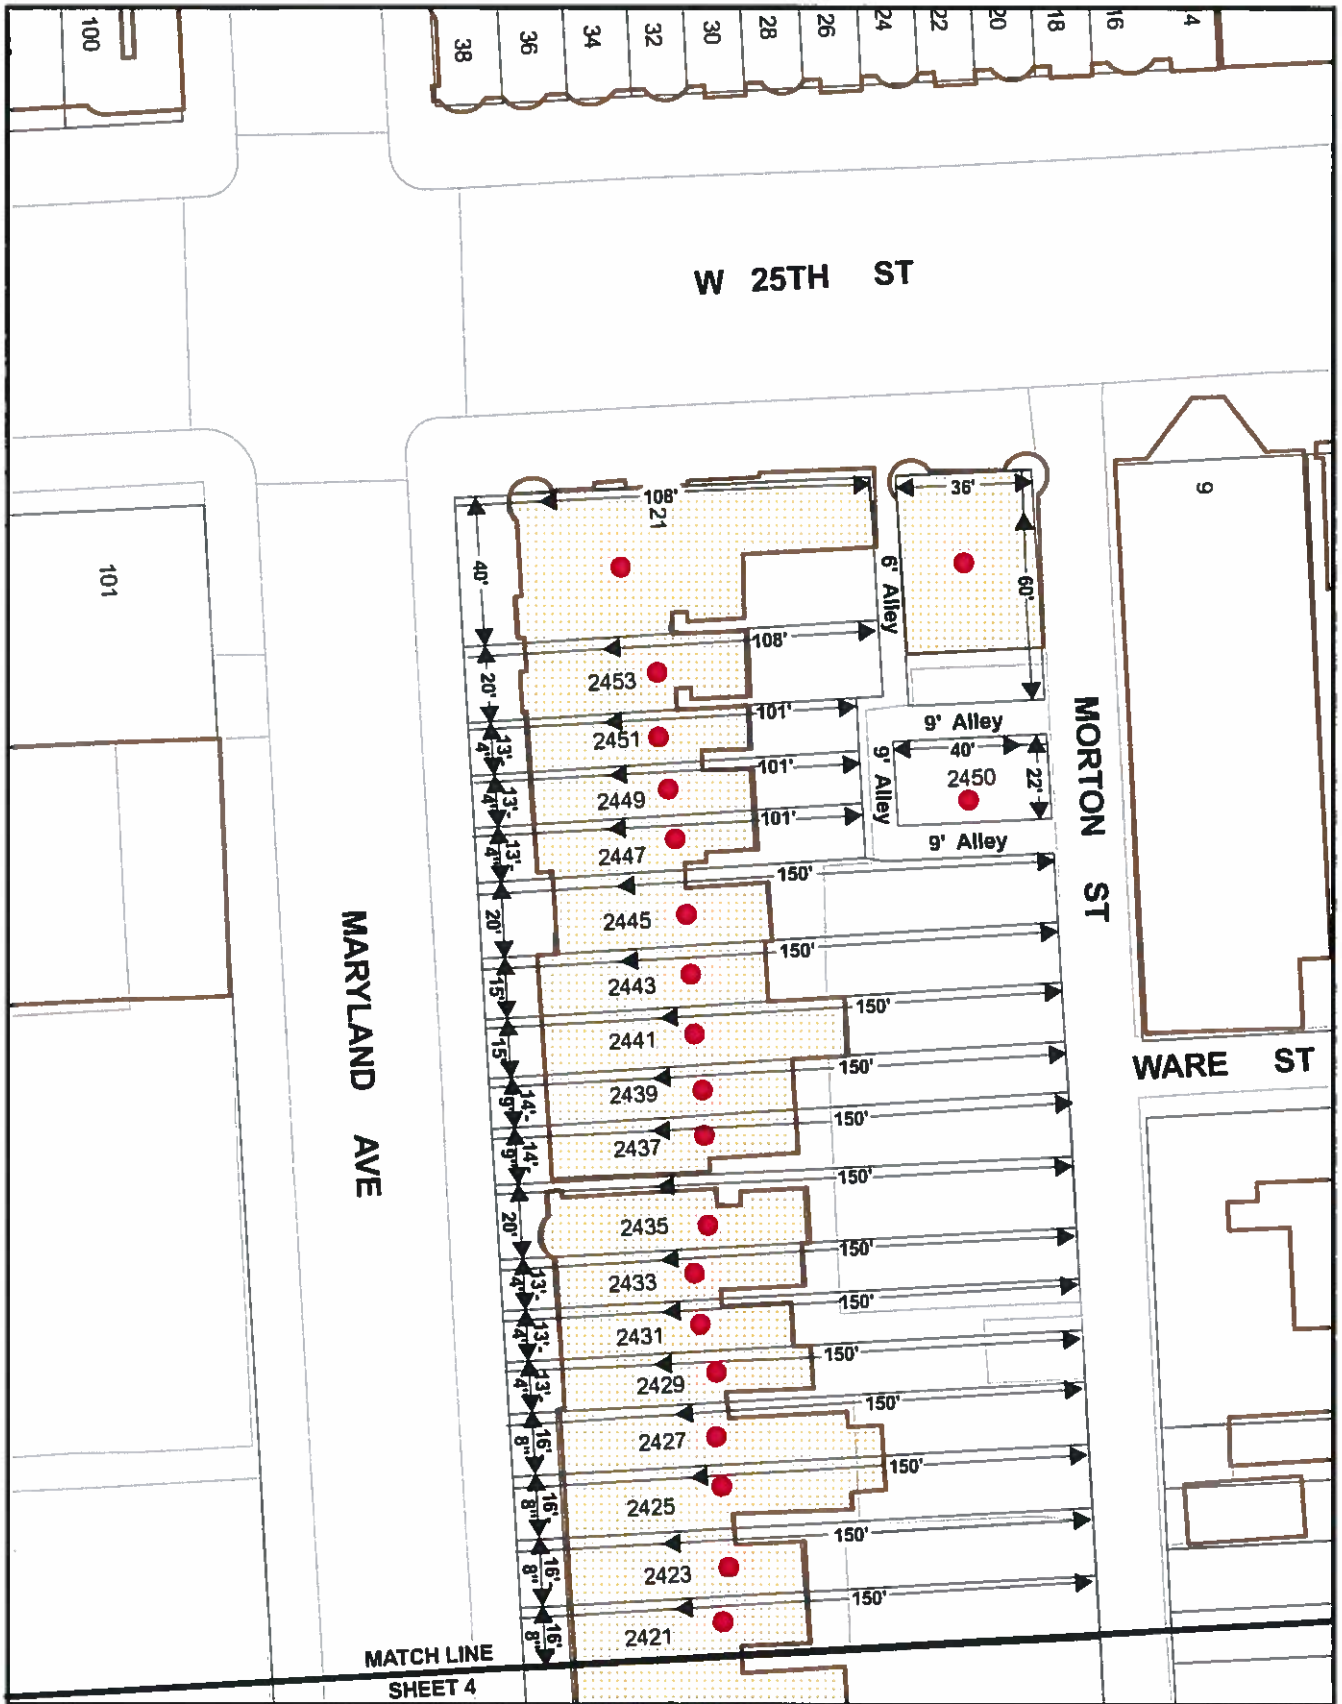

SHEET NO. 35 OF THE ZONING MAP OF  
THE ZONING CODE OF BALTIMORE CITY

Scale: 1" = 200'

\_\_\_\_\_  
MAYOR  
\_\_\_\_\_  
PRESIDENT CITY COUNCIL

7.55

**In Connection With The Following Properties, The Applicant Wishes To Request The Conditional Rezoning Of The Those Properties From OR-1 Zoning to C-1 Zoning, As Outlined In Red On The Forthcoming Maps.**

Scale: 1" = 50'

Sheet #3

Scale: 1" = 50'  
Sheet #4

Scale: 1" = 50'

Sheet #5

Scale: 1" = 50'

Sheet #6