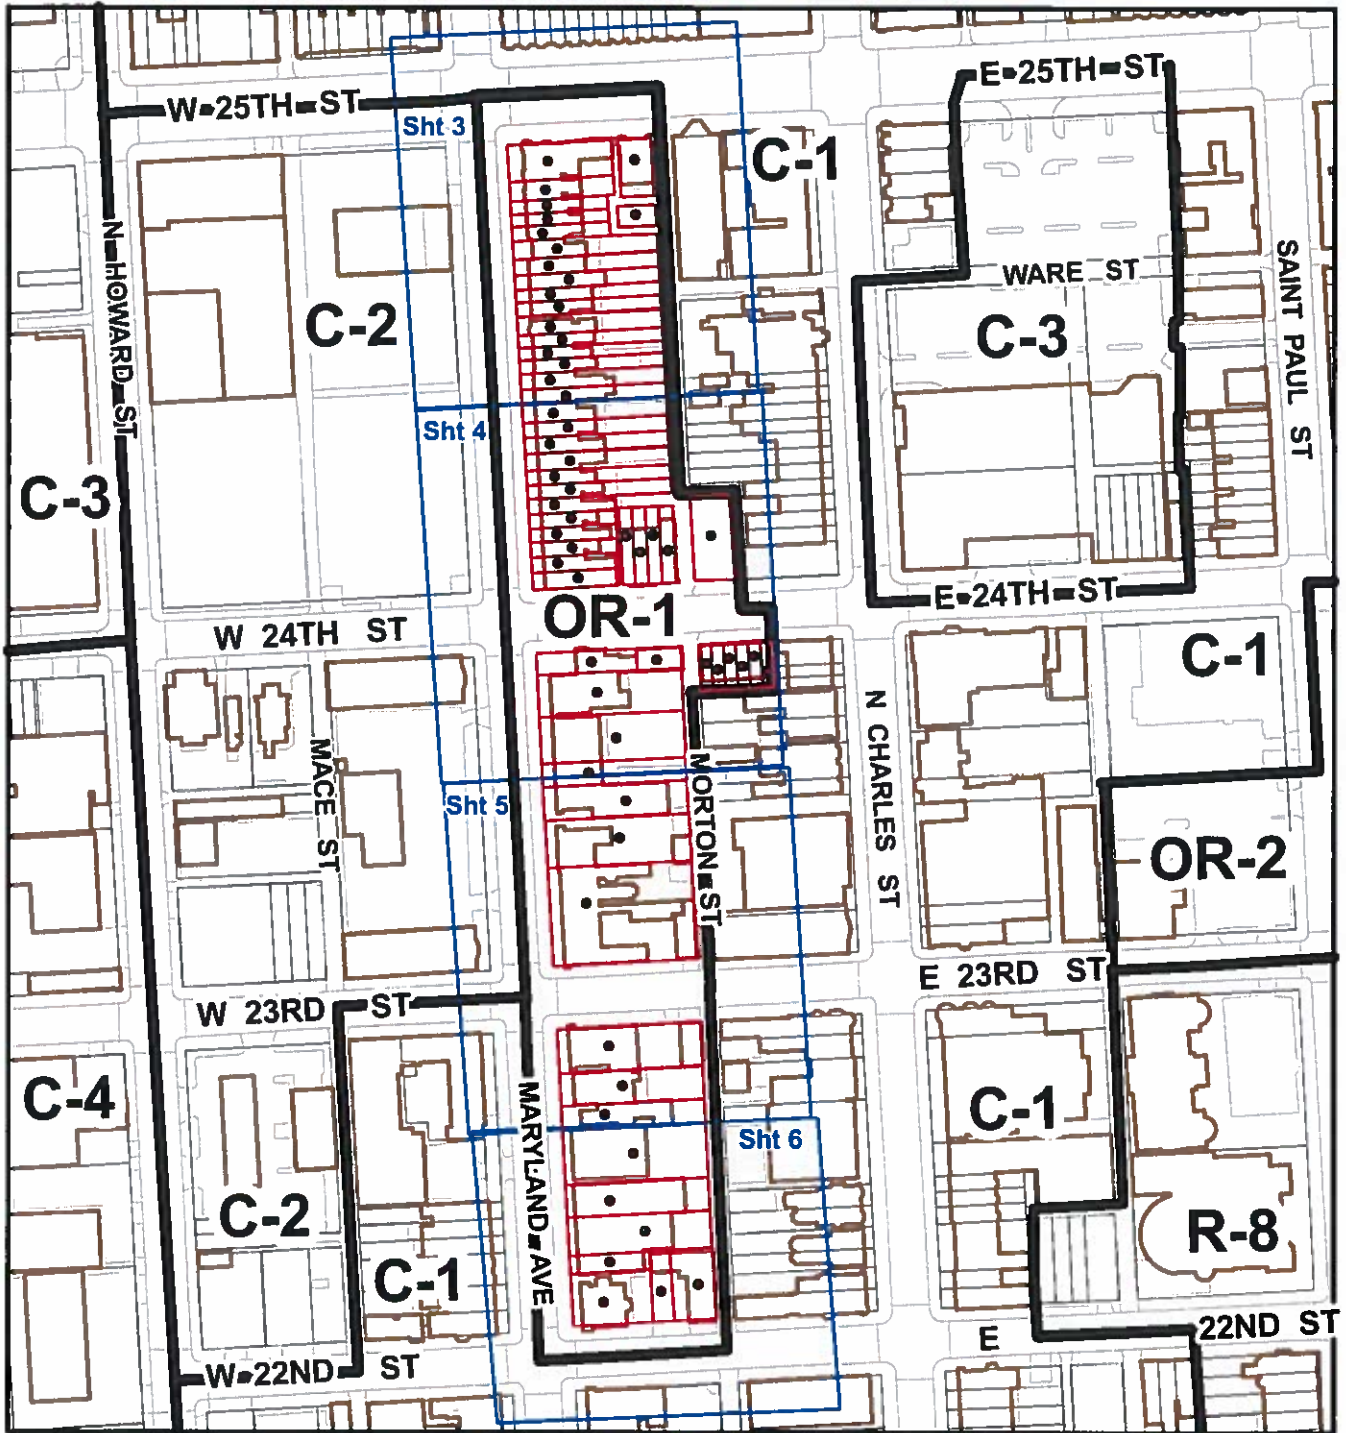

SHEET NO. 35 OF THE ZONING MAP OF  
THE ZONING CODE OF BALTIMORE CITY

Scale: 1" = 200'

\_\_\_\_\_  
MAYOR  
\_\_\_\_\_  
PRESIDENT CITY COUNCIL

7.55

**In Connection With The Following Properties, The Applicant Wishes To Request The Conditional Rezoning Of The Those Properties From OR-1 Zoning to C-1 Zoning, As Outlined In Red On The Forthcoming Maps.**

Scale: 1" = 50'

Sheet #3

Scale: 1" = 50'  
Sheet #4

Scale: 1" = 50'

Sheet #5

Scale: 1" = 50'

Sheet #6