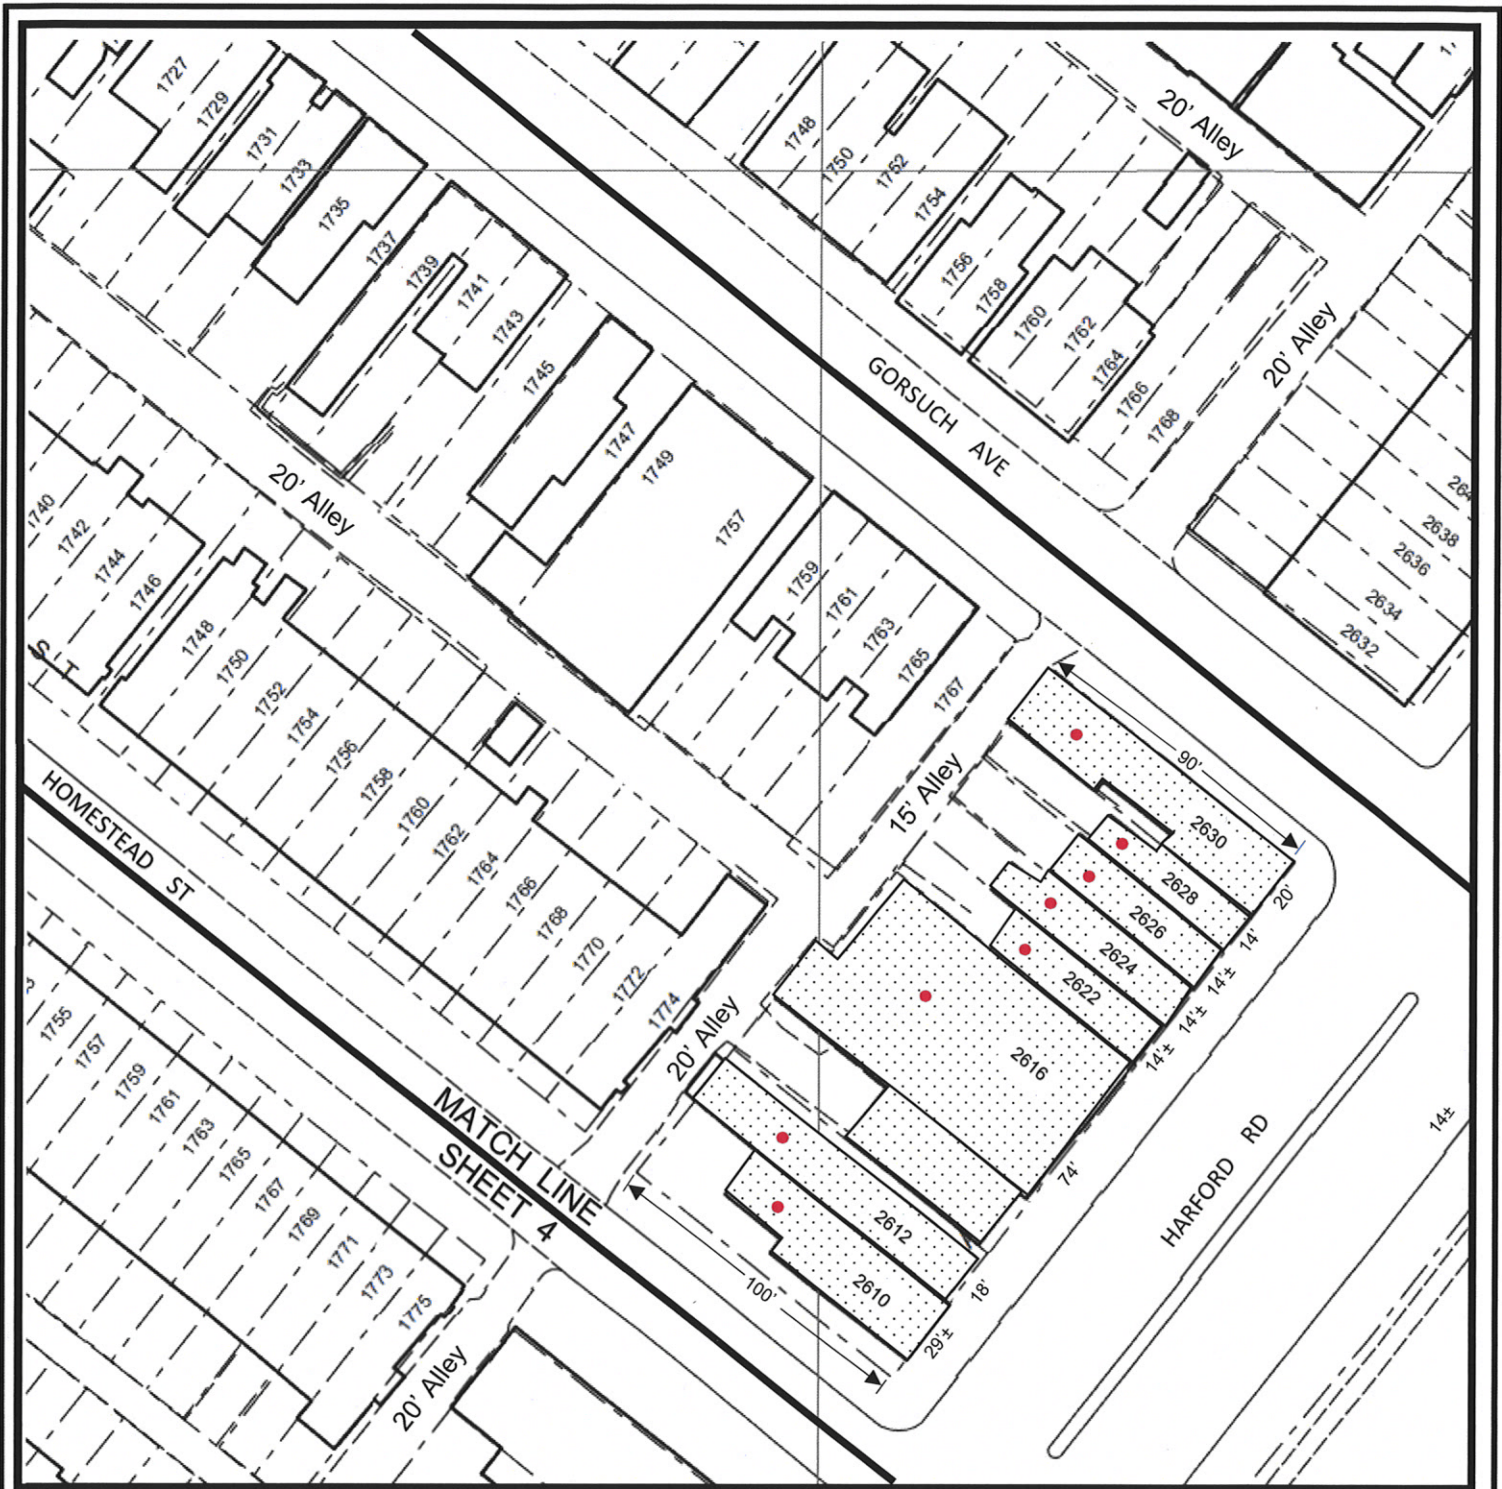

SHEET NO. 37 OF THE ZONING MAP OF
THE ZONING CODE OF BALTIMORE CITY

Scale: 1" = 200'

In Connection With The Following Properties, The Applicant Wishes To Request The Conditional Rezoning Of Those Properties From C-1 Zoning District to R-6 Zoning District, As Outlined In Red On The Forthcoming Maps.

Scale: 1" = 60'

Sheet #3

Scale: 1" = 60'

Sheet #4

Scale: 1" = 60'

Sheet #5

Scale: 1" = 60'

Sheet #6