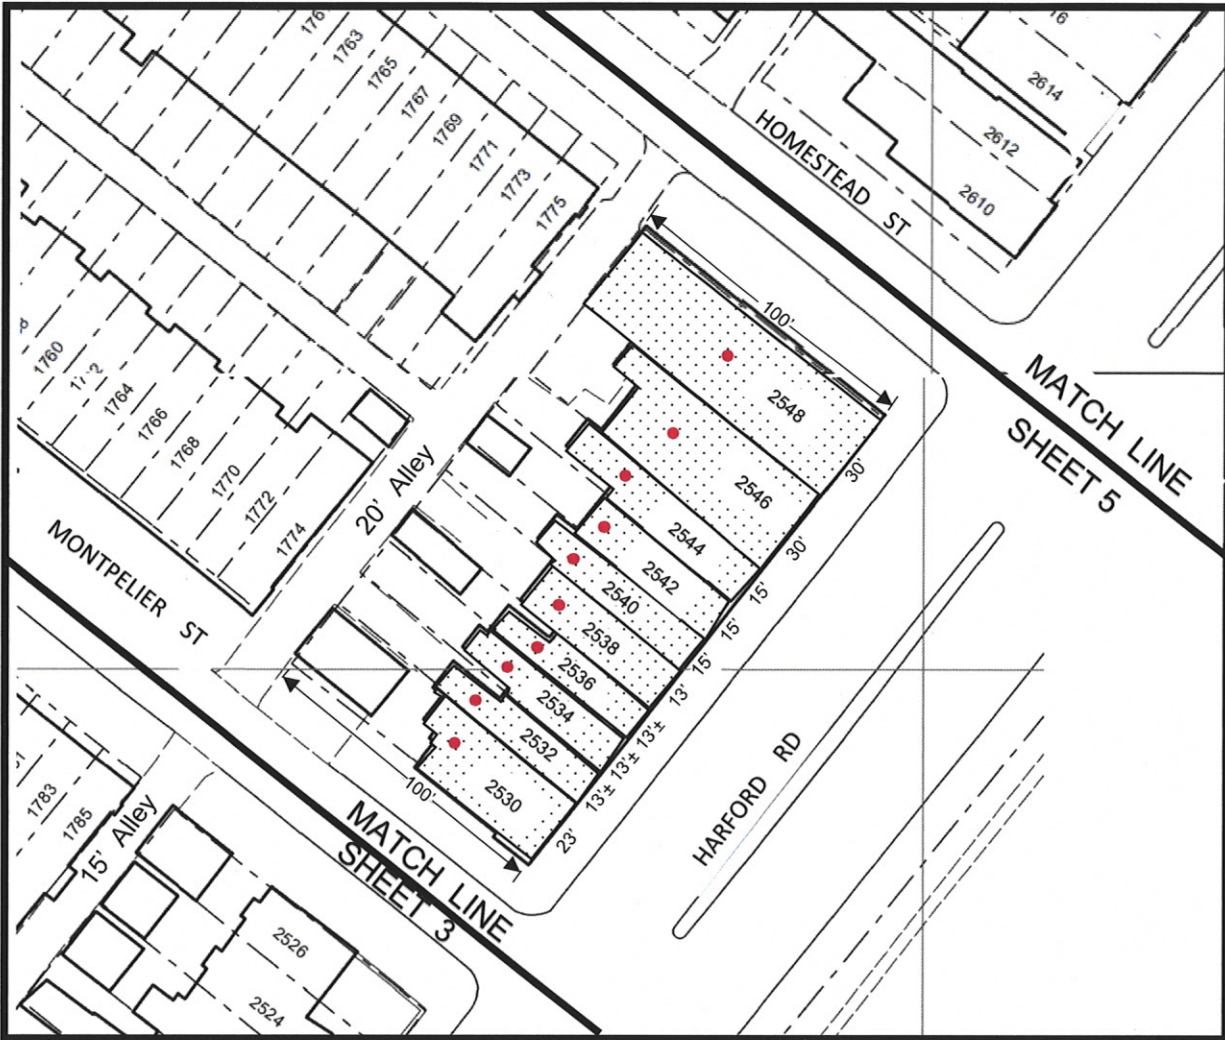

SHEET NO. 37 OF THE ZONING MAP OF
THE ZONING CODE OF BALTIMORE CITY

Scale: 1" = 200'

In Connection With The Following Properties, The Applicant Wishes To Request The Conditional Rezoning Of Those Properties From C-1 Zoning District to R-6 Zoning District, As Outlined In Red On The Forthcoming Maps.

Scale: 1" = 60'

Sheet #3

Scale: 1" = 60'

Sheet #4

Scale: 1" = 60'

Sheet #5

Scale: 1" = 60'

Sheet #6