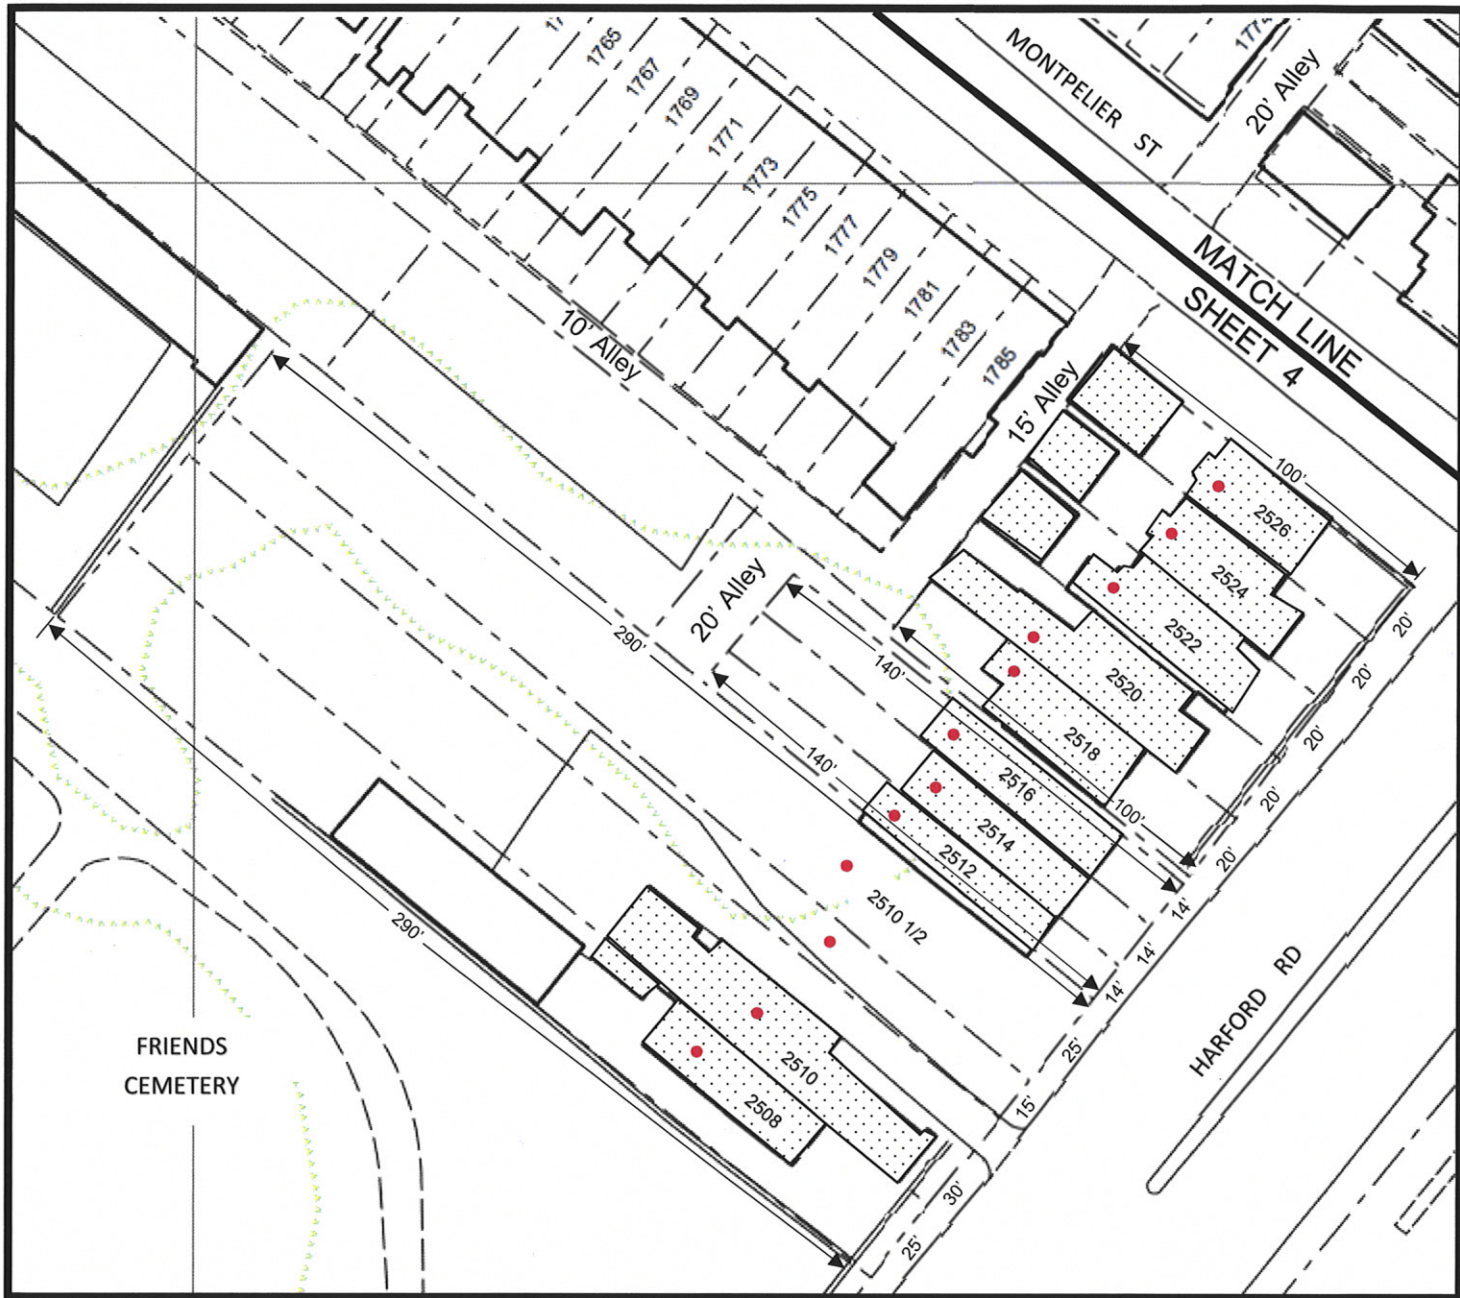

SHEET NO. 37 OF THE ZONING MAP OF
THE ZONING CODE OF BALTIMORE CITY

Scale: 1" = 200'

In Connection With The Following Properties, The Applicant Wishes To Request The Conditional Rezoning Of Those Properties From C-1 Zoning District to R-6 Zoning District, As Outlined In Red On The Forthcoming Maps.

Scale: 1" = 60'

Sheet #3

Scale: 1" = 60'

Sheet #4

Scale: 1" = 60'

Sheet #5

Scale: 1" = 60'

Sheet #6