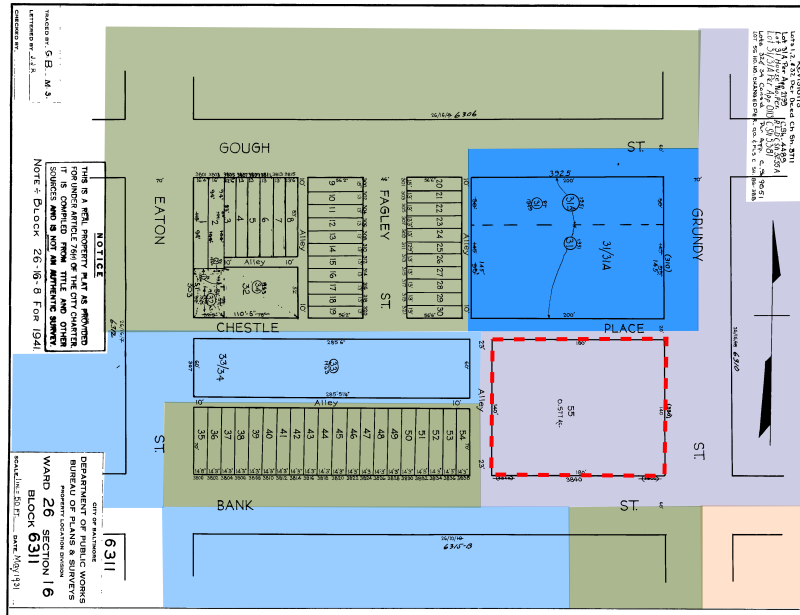

SHEET NO. 58 OF THE ZONING DISTRICT MAP OF THE BALTIMORE CITY ZONING CODE

APPLICANT:

REDEMPTION CITY CURCH

3301 Eastern Avenue

Baltimore, MD 21224

Attn: Bill Voelp, Executive Pastor

LEGEND

-  R-8
-  I-1
-  IMU-2
-  IMU-1
-  C-2

--- BOUNDARY LIMIT OF
REZONING REQUEST
TO BE REZONED FROM I-1
DISTRICT TO IMU-2 DISTRICT

MAYOR

CITY COUNCIL PRESIDENT

DATE	
04.29.2026	
DRAWN BY:	Kristen K. Gedeon
CHECKED BY:	Anthony J. Cortea, Jr.