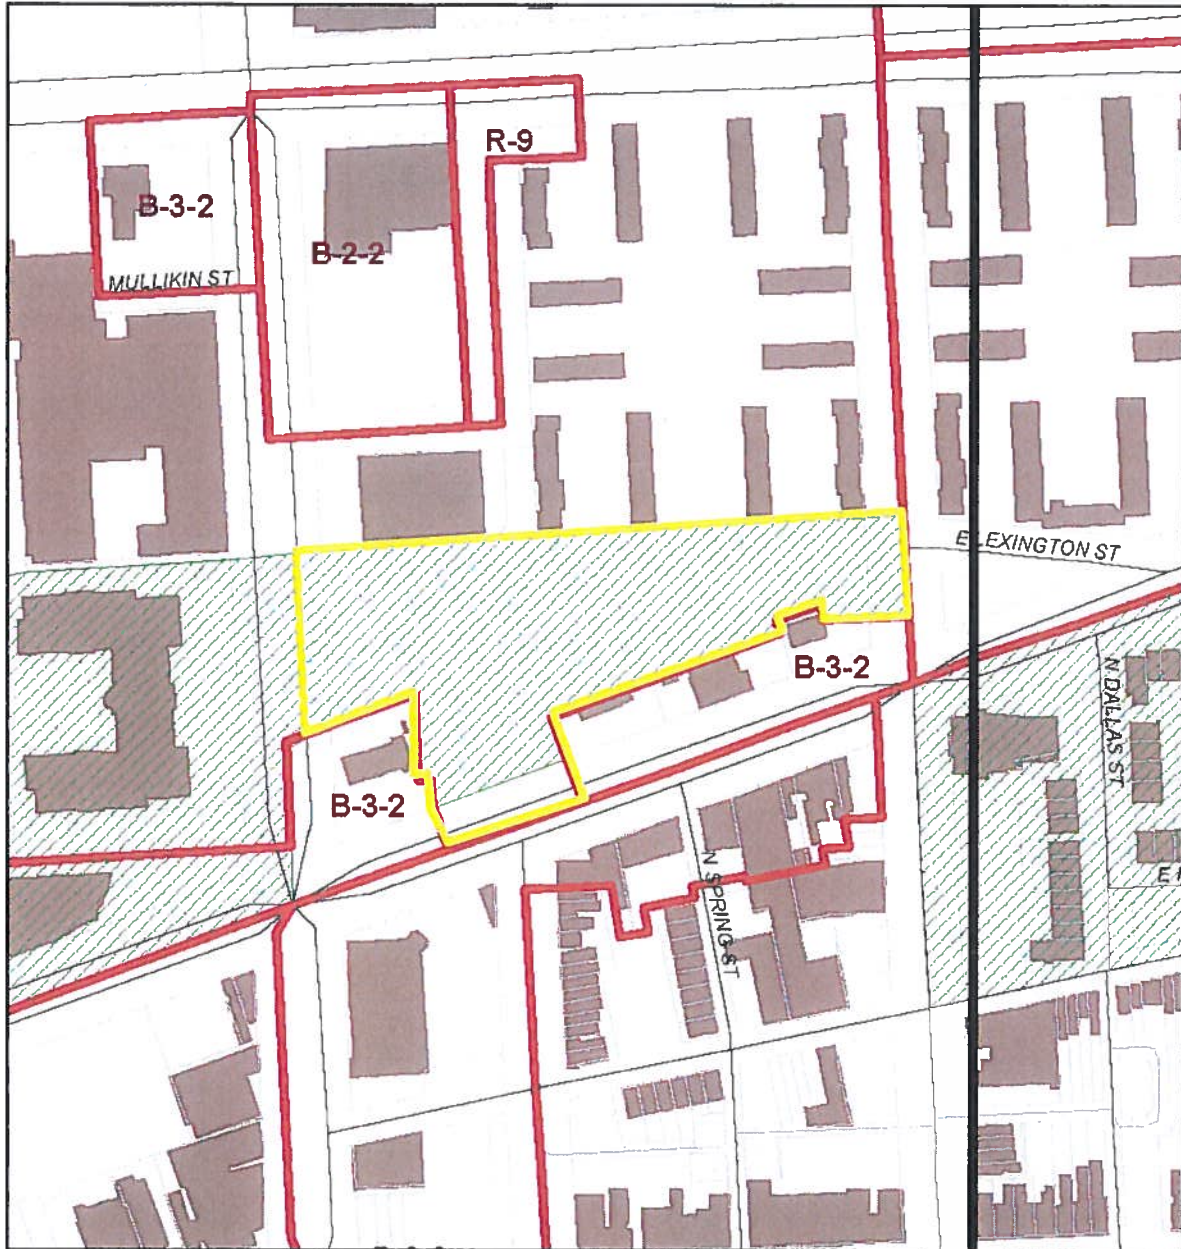

**SHEET NO. 56 OF THE ZONING DISTRICT MAP OF
THE BALTIMORE CITY ZONING CODE**

Scale: 1" = 200'

Note:

The Applicant wishes to request the Rezoning of the following parcel outlined in yellow:

Parcel 1322 002 (1314 E Fayette St.) from R-8 Zoning to B-2-4 Zoning.

WARD	5	SECTION	090
BLOCK	1322	LOT	002

MAYOR

PRESIDENT CITY COUNCIL