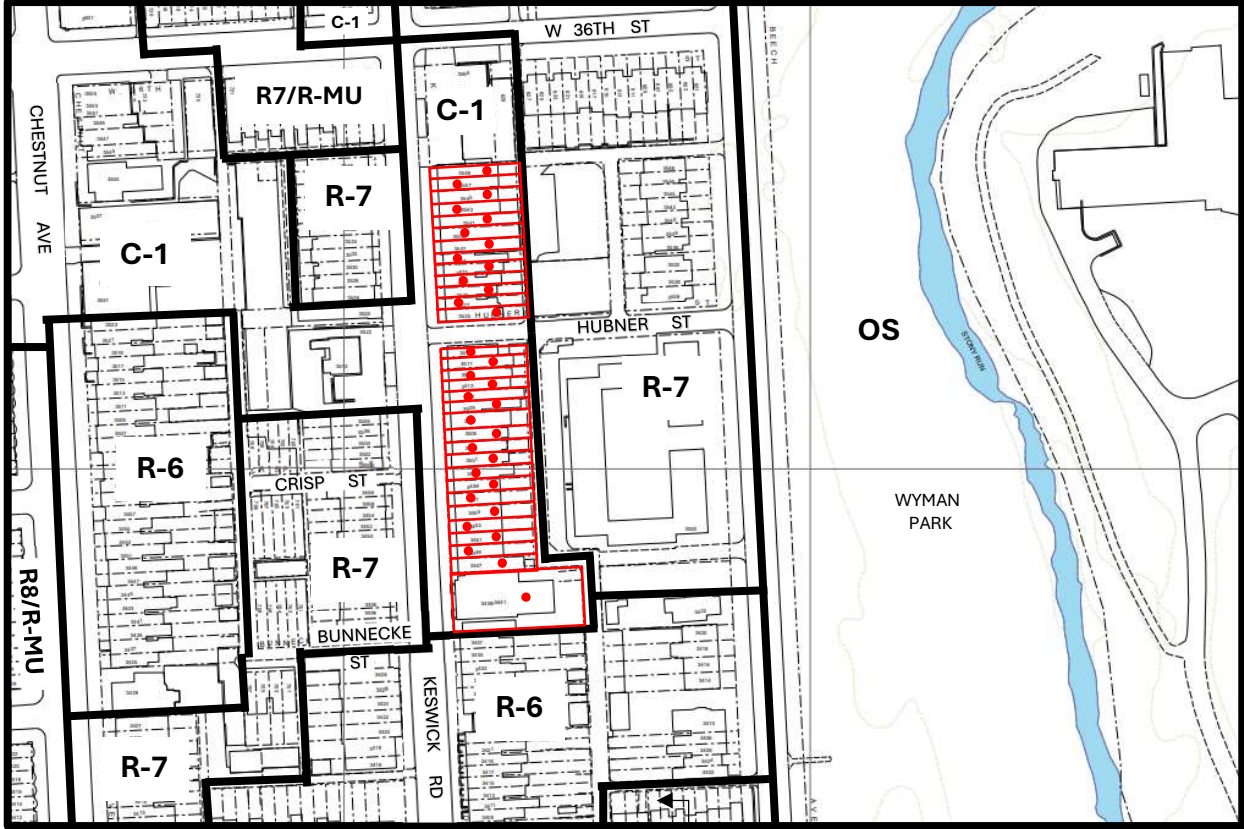

**SHEET NO. 25 OF THE ZONING MAP OF  
THE ZONING CODE OF BALTIMORE CITY**

R-7

Scale: 1" = 200'

MAYOR

PRESIDENT CITY COUNCIL