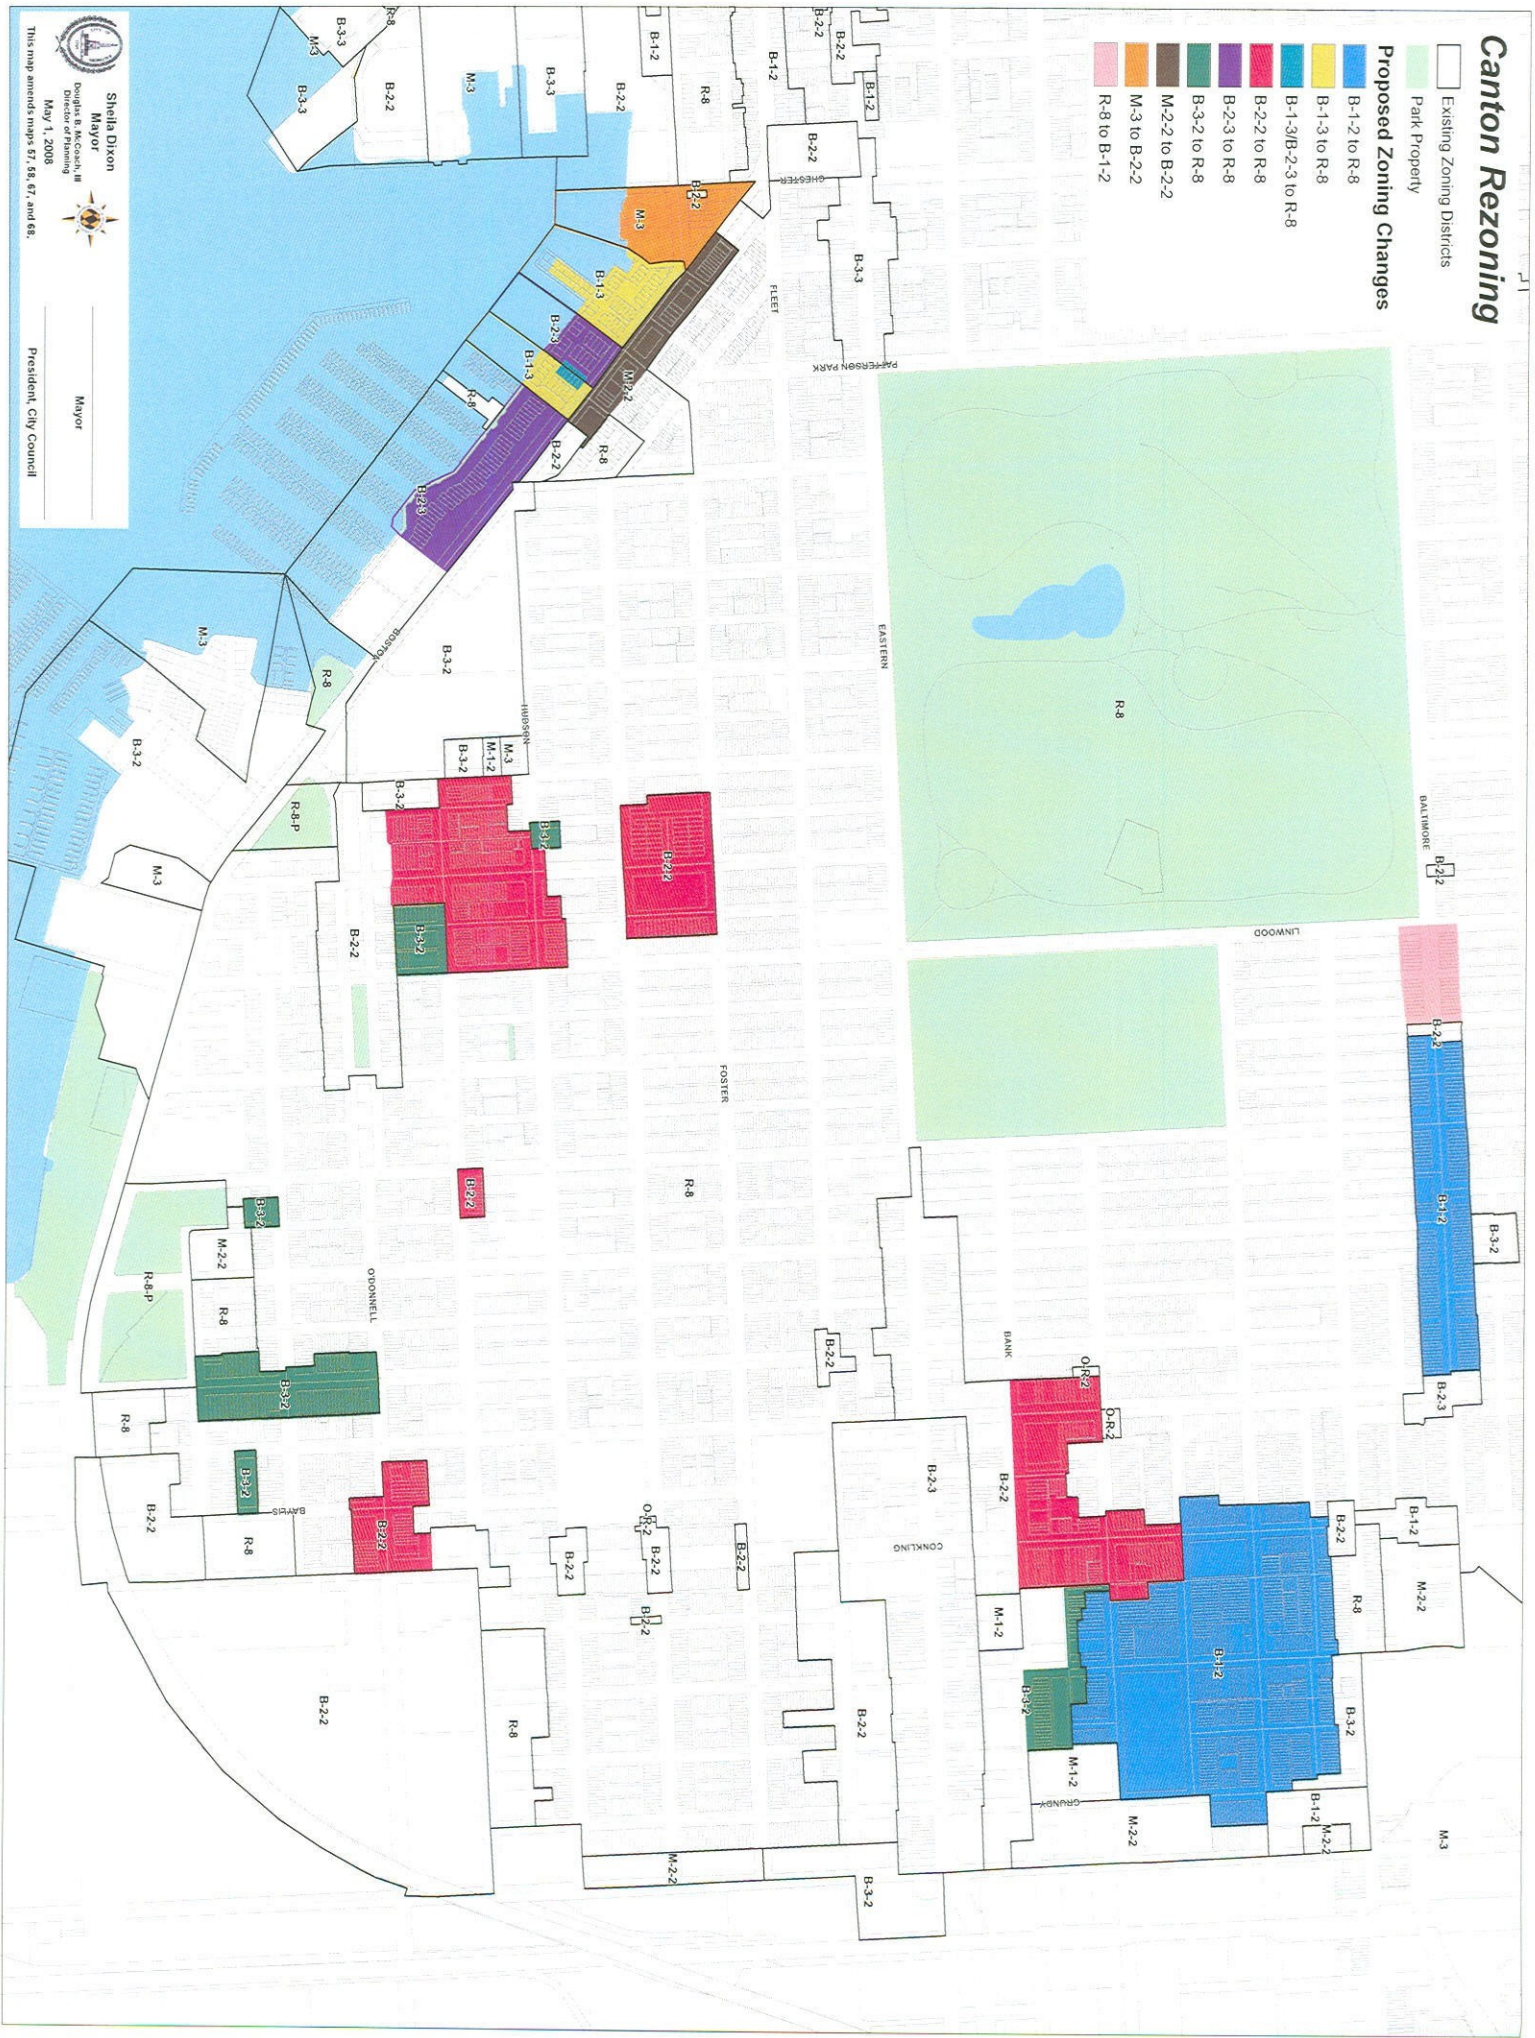

Canton Rezoning

- Existing Zoning Districts
 - Park Property
- ### Proposed Zoning Changes
- B-1-2 to R-8
 - B-1-3 to R-8
 - B-1-3/B-2-3 to R-8
 - B-2-2 to R-8
 - B-2-3 to R-8
 - B-3-2 to R-8
 - M-2-2 to B-2-2
 - M-3 to B-2-2
 - R-8 to B-1-2

Sheila Dixon
 Mayor
 Douglas B. McCoach III
 Director of Planning
 May 1, 2008

Mayor
 President, City Council

This map amends maps 57, 58, 67, and 68.