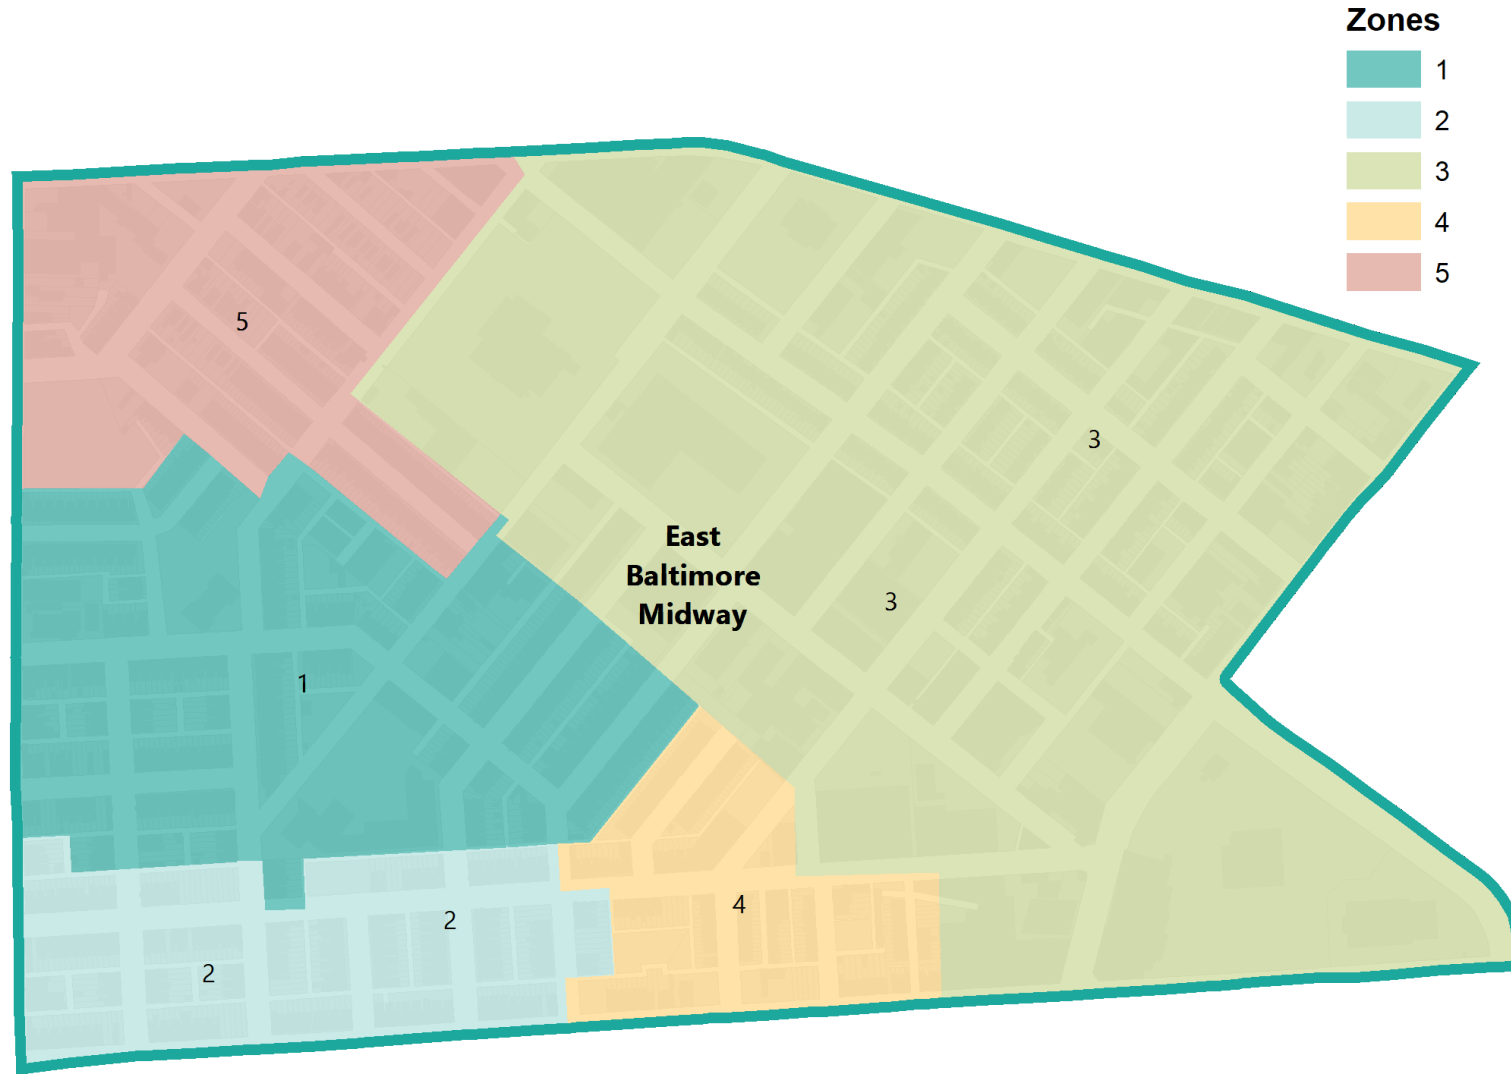

BALTIMORE CITY
DEPARTMENT OF HOUSING &
COMMUNITY DEVELOPMENT

DHCD II Maps

March 2023

Impact Investment Areas

Broadway East

Coldstream Homestead Montebello

East Baltimore Midway

Johnston Square

Park Heights

Zones

Southwest