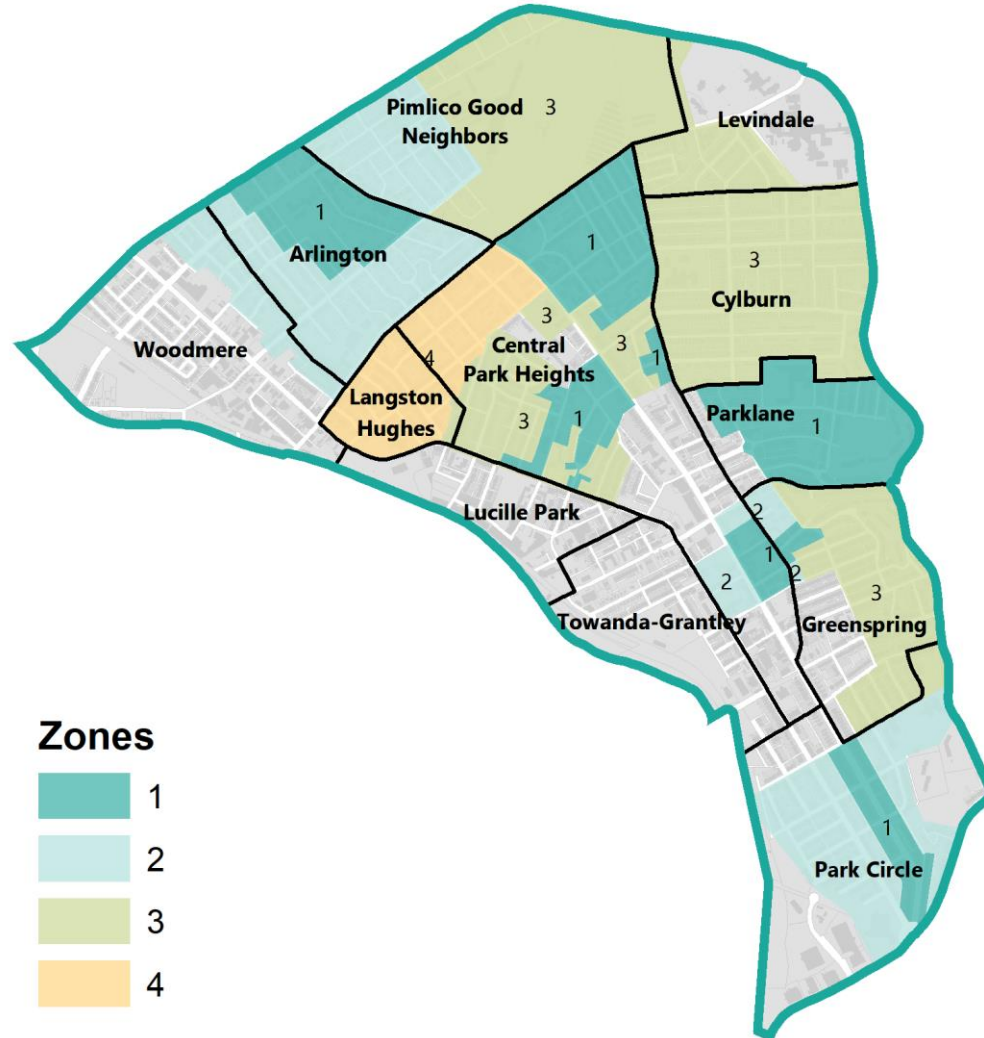

BALTIMORE CITY
DEPARTMENT OF HOUSING &
COMMUNITY DEVELOPMENT

DHCD II Maps

March 2023

Impact Investment Areas

Broadway East

Coldstream Homestead Montebello

East Baltimore Midway

Johnston Square

Park Heights

Zones

Southwest