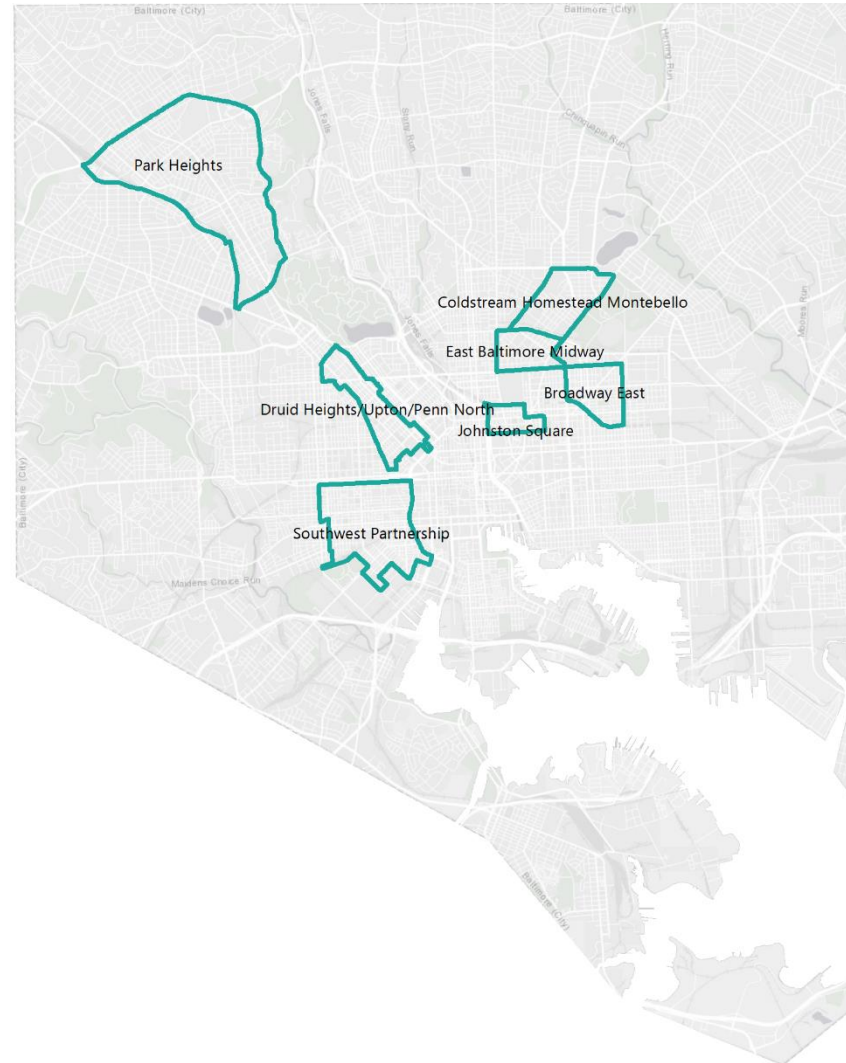

BALTIMORE CITY
DEPARTMENT OF HOUSING &
COMMUNITY DEVELOPMENT

DHCD II Maps

March 2023

Impact Investment Areas

Broadway East

Coldstream Homestead Montebello

East Baltimore Midway

Johnston Square

Park Heights

Zones

Southwest