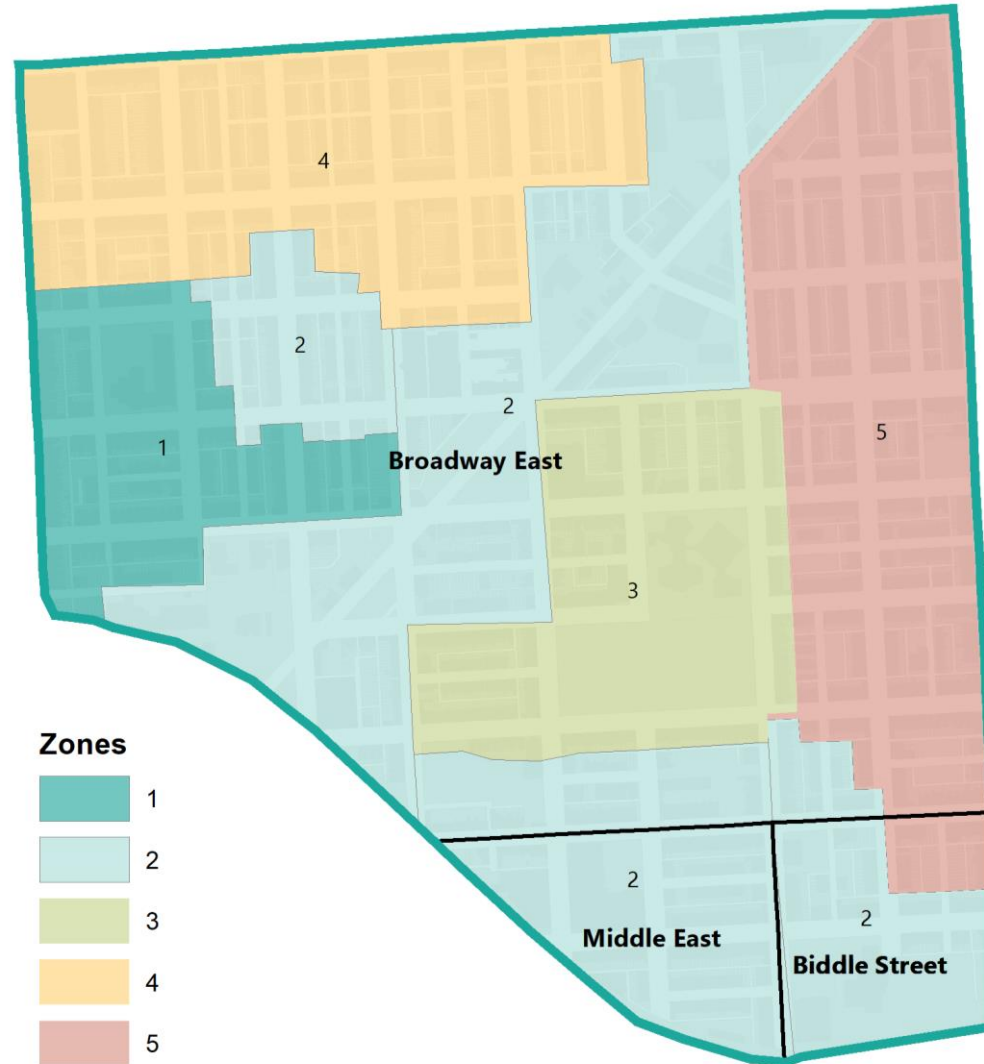

BALTIMORE CITY
DEPARTMENT OF HOUSING &
COMMUNITY DEVELOPMENT

DHCD II Maps

March 2023

Impact Investment Areas

Broadway East

Coldstream Homestead Montebello

East Baltimore Midway

Johnston Square

Park Heights

Zones

Southwest