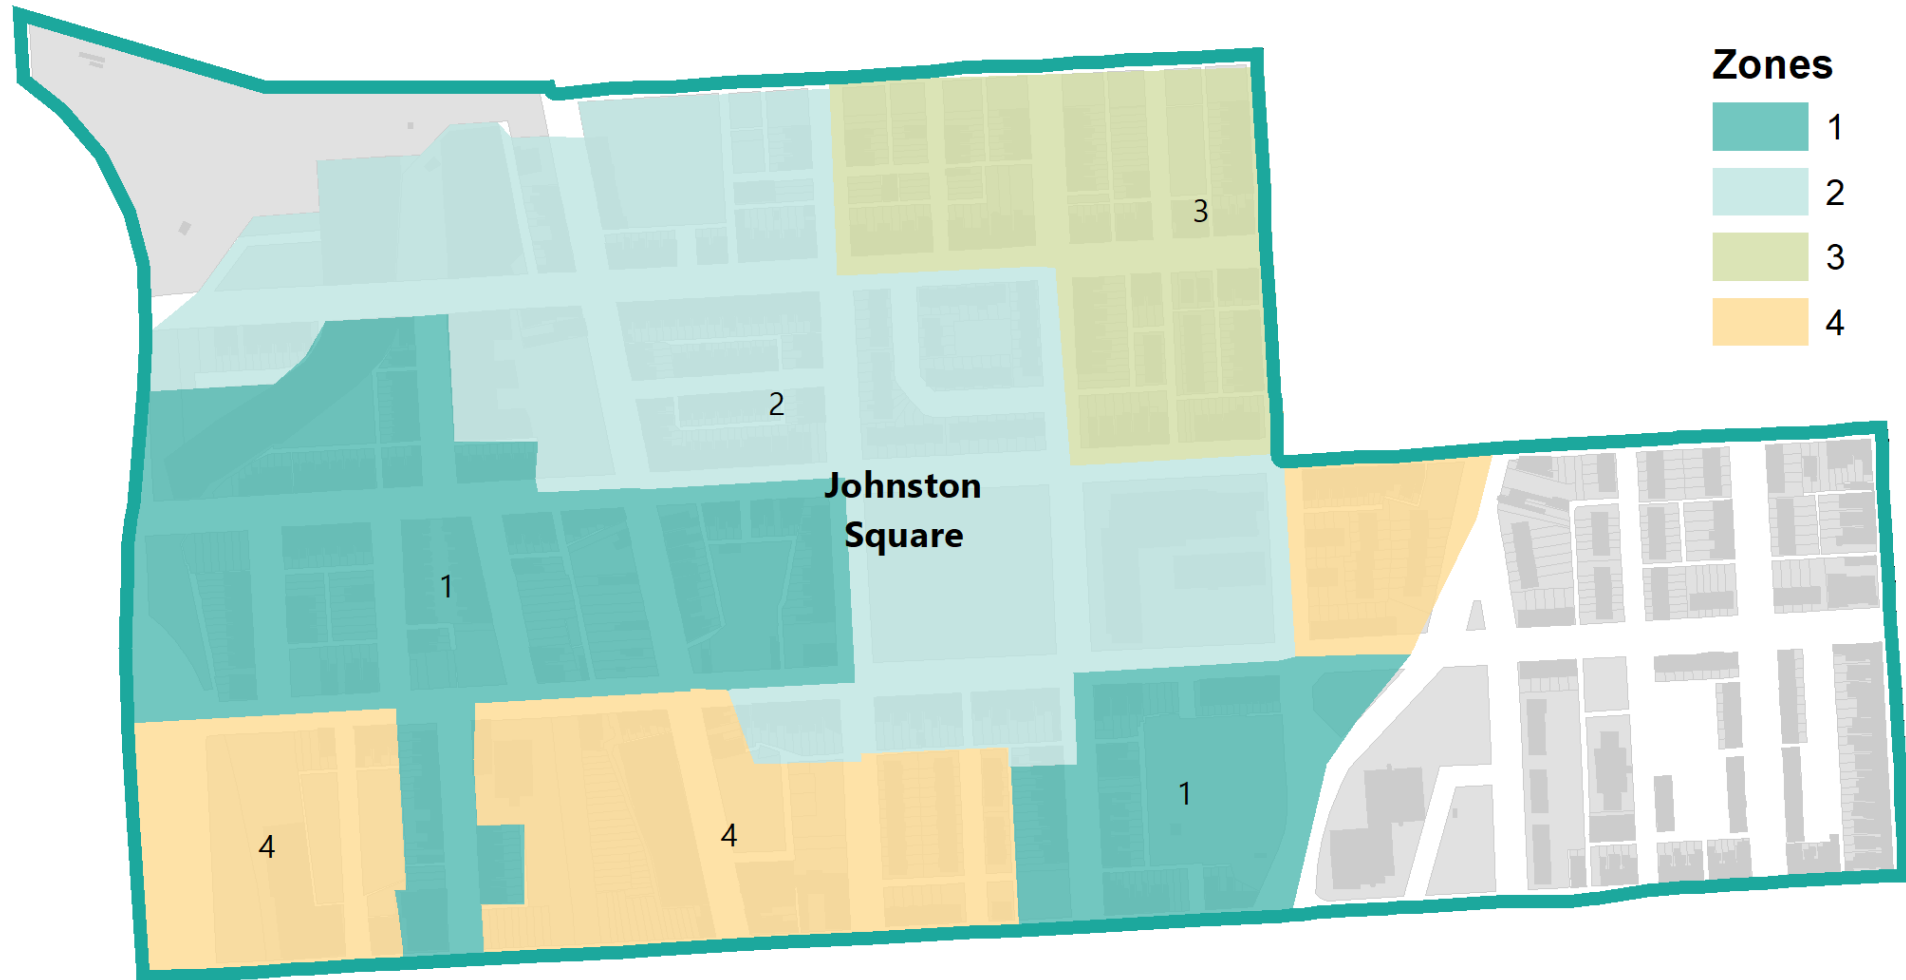

BALTIMORE CITY
DEPARTMENT OF HOUSING &
COMMUNITY DEVELOPMENT

DHCD II Maps

March 2023

Impact Investment Areas

Broadway East

Coldstream Homestead Montebello

East Baltimore Midway

Johnston Square

Park Heights

Zones

Southwest