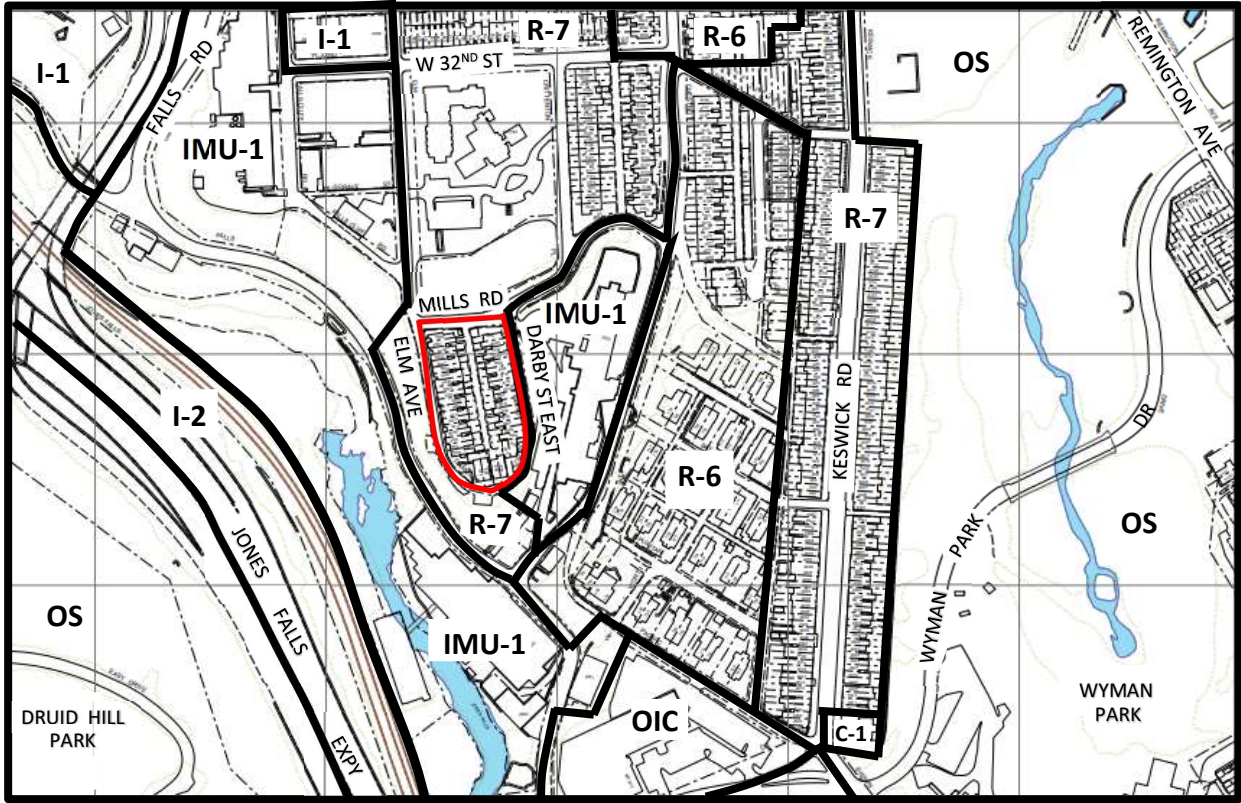

SHEET NO. 35 OF THE ZONING MAP OF THE ZONING CODE OF BALTIMORE CITY

Scale: 1" = 400'

MAYOR

PRESIDENT CITY COUNCIL

In Connection With The Following Properties, The Applicant Wishes To Request The Conditional Rezoning Of Those Properties From R-7 Zoning District to R-8 Zoning District, As Outlined In Red On Sheet 1.

Scale: 1" = 40'

3014-3030 DARBY STREET EAST
 3021-3039 ELM AVENUE

Sheet #3

Scale: 1" = 40'

800-810 DARBY STREET SOUTH
 NS DARBY STREET SOUTH ADJ 810 ON EAST
 3000-3012 DARBY STREET EAST
 3003-3019 ELM AVENUE