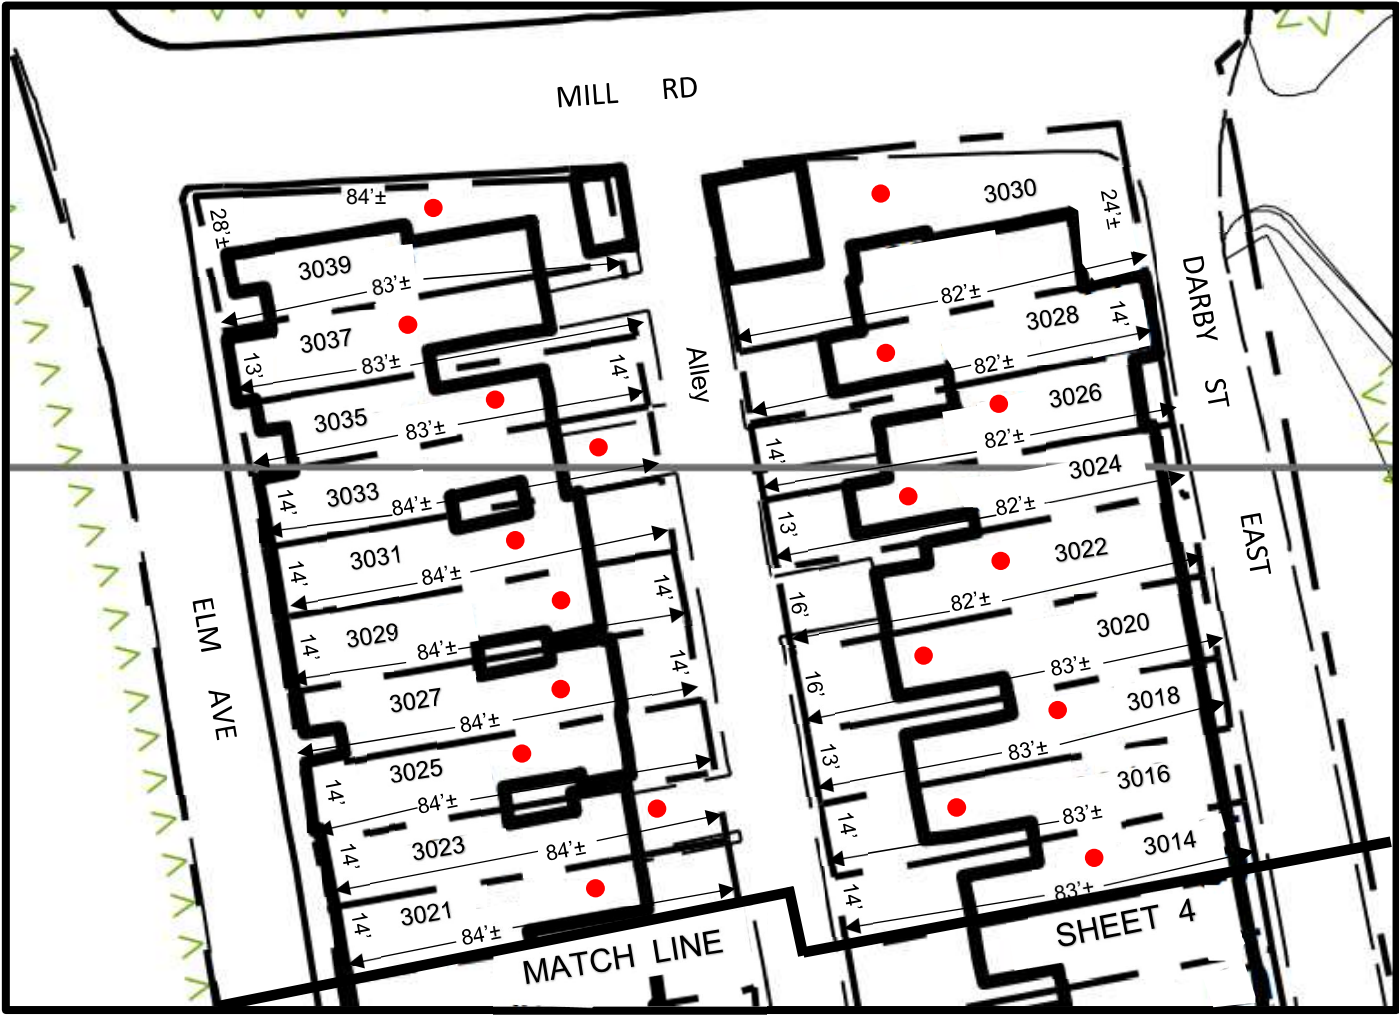

SHEET NO. 35 OF THE ZONING MAP OF THE ZONING CODE OF BALTIMORE CITY

Scale: 1" = 400'

MAYOR

PRESIDENT CITY COUNCIL

In Connection With The Following Properties, The Applicant Wishes To Request The Conditional Rezoning Of Those Properties From R-7 Zoning District to R-8 Zoning District, As Outlined In Red On Sheet 1.

Scale: 1" = 40'

3014-3030 DARBY STREET EAST
 3021-3039 ELM AVENUE

Sheet #3

Scale: 1" = 40'

800-810 DARBY STREET SOUTH
 NS DARBY STREET SOUTH ADJ 810 ON EAST
 3000-3012 DARBY STREET EAST
 3003-3019 ELM AVENUE