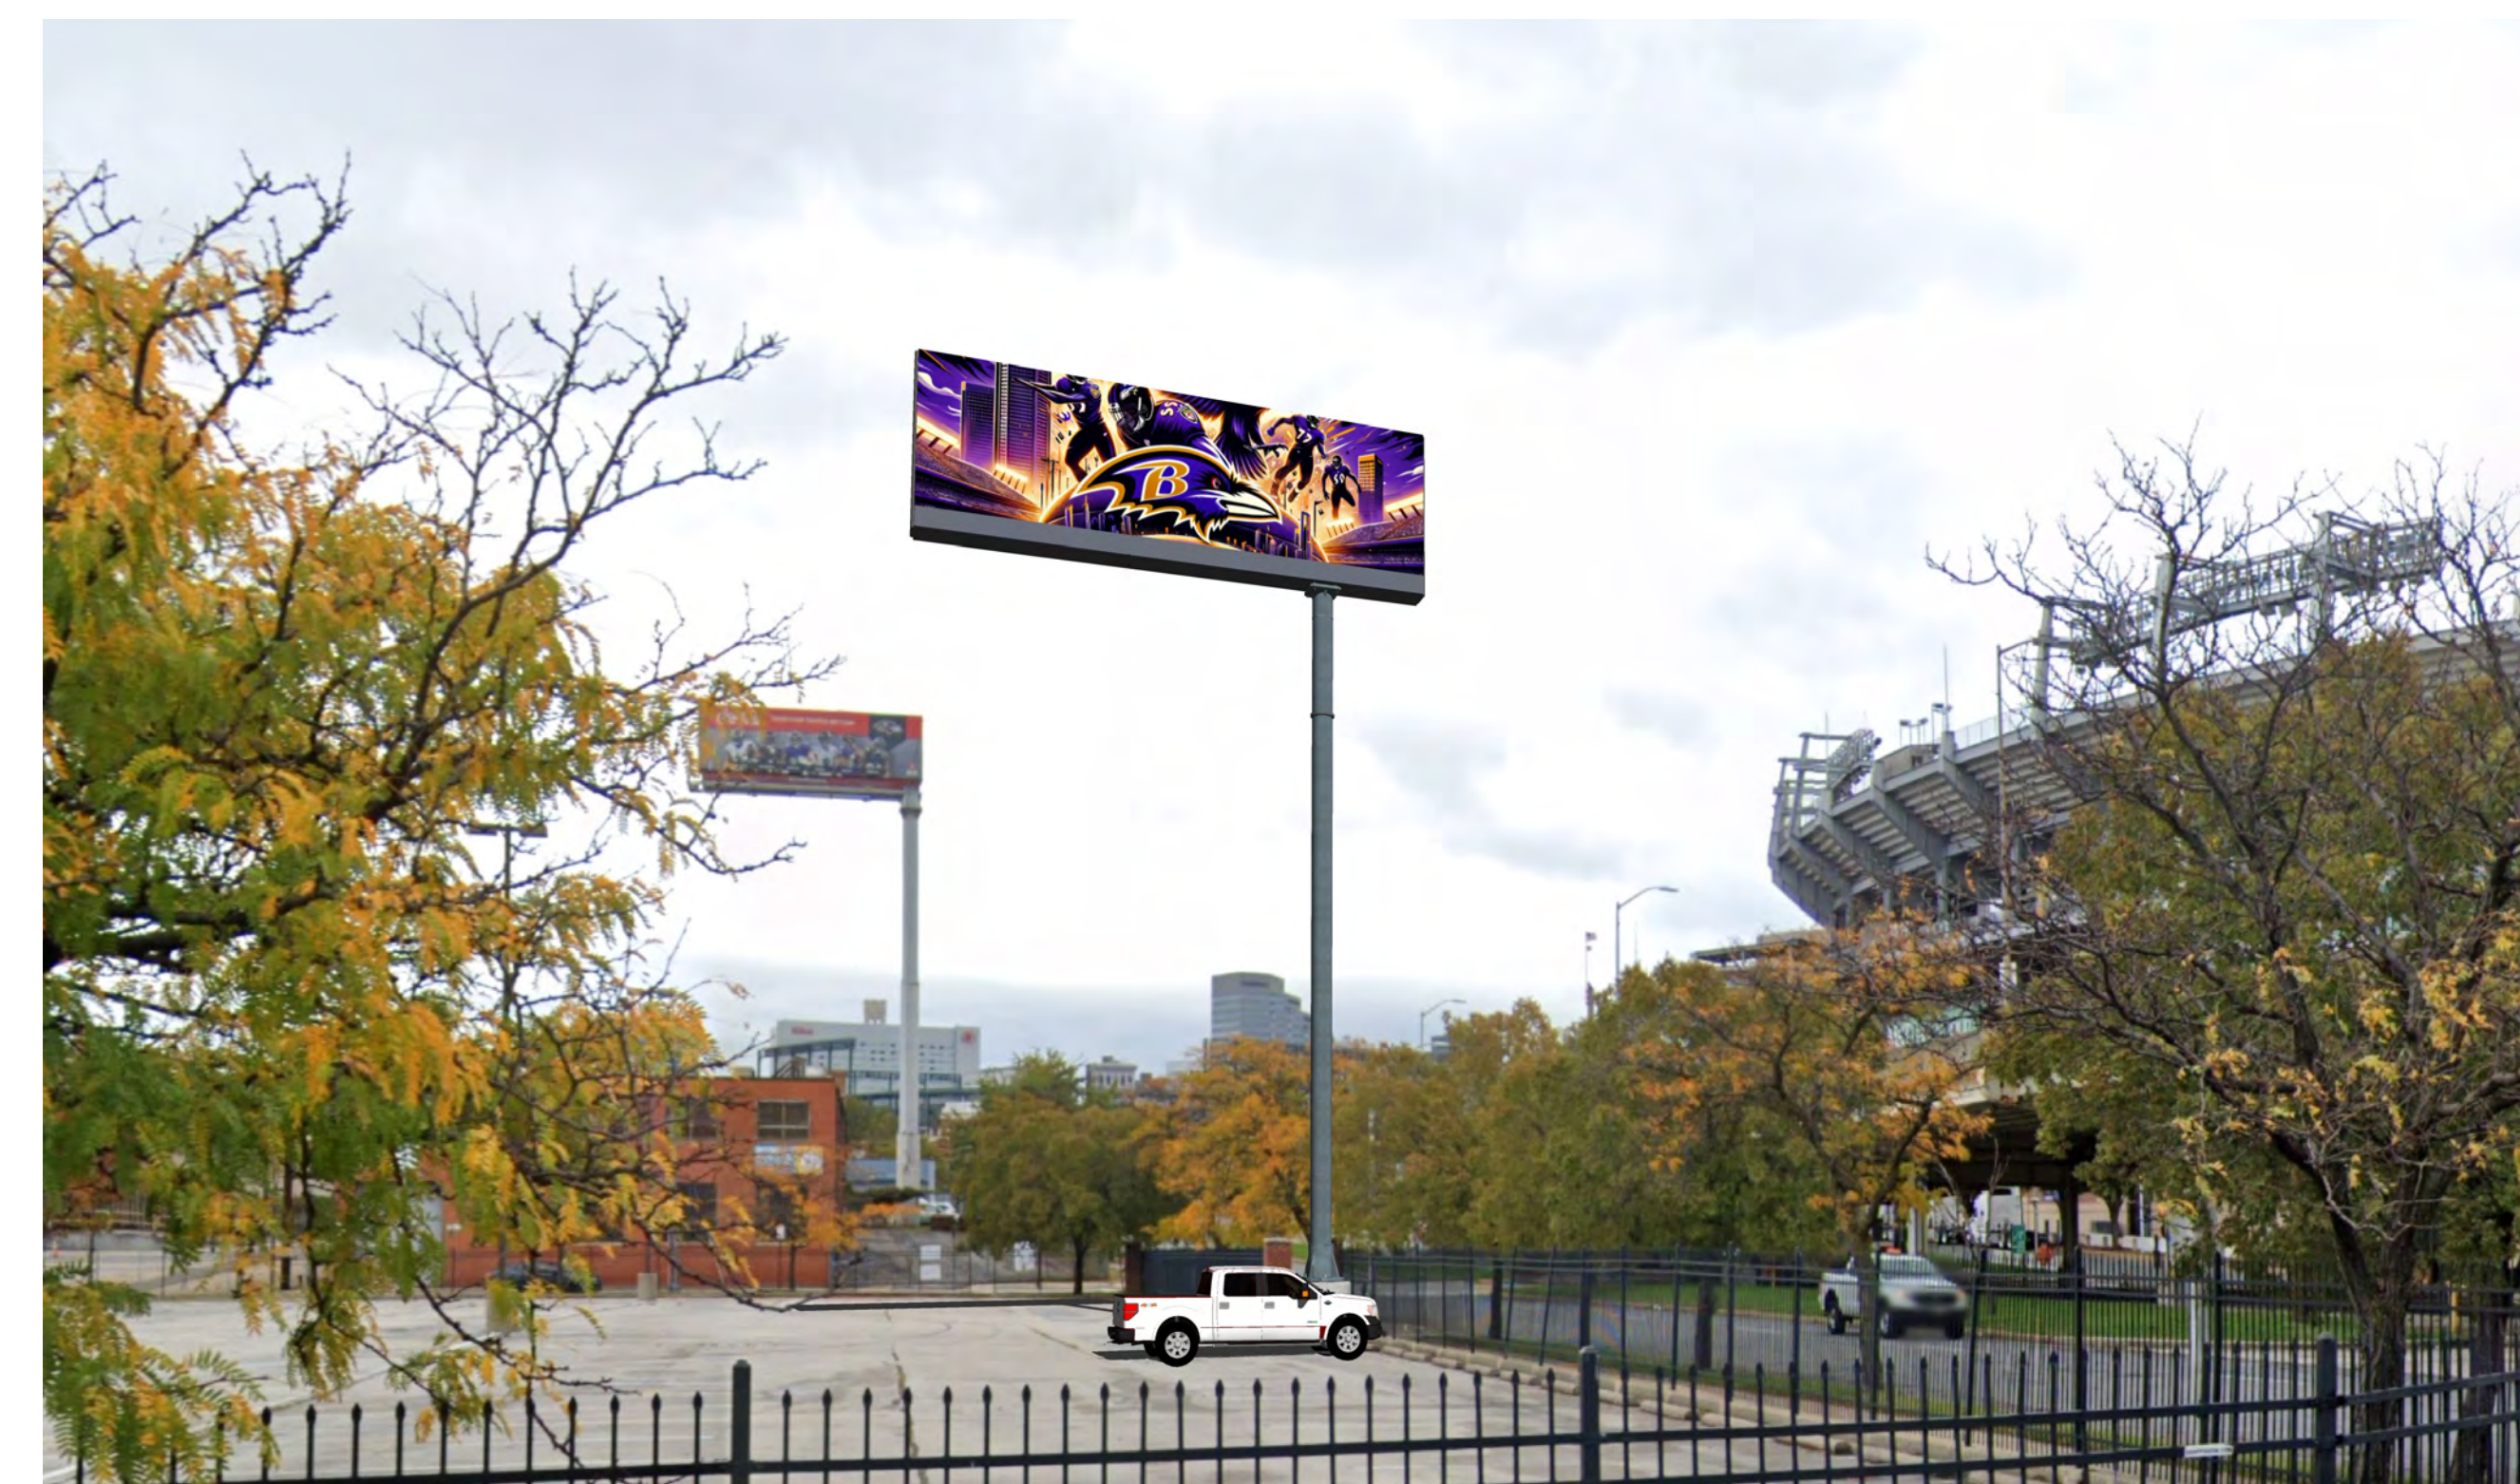

PLACEMENT OF DISPLAY / SATELLITE IMAGE

RENDERING OF DISPLAY FROM OSTEND STREET

RENDERING OF DISPLAY FROM OSTEND STREET

BALTIMORE RAVENS DIGITAL BILLBOARD STUDY

REVISION	DESCRIPTION	DATE	NUMBER

PROJECT # 23208