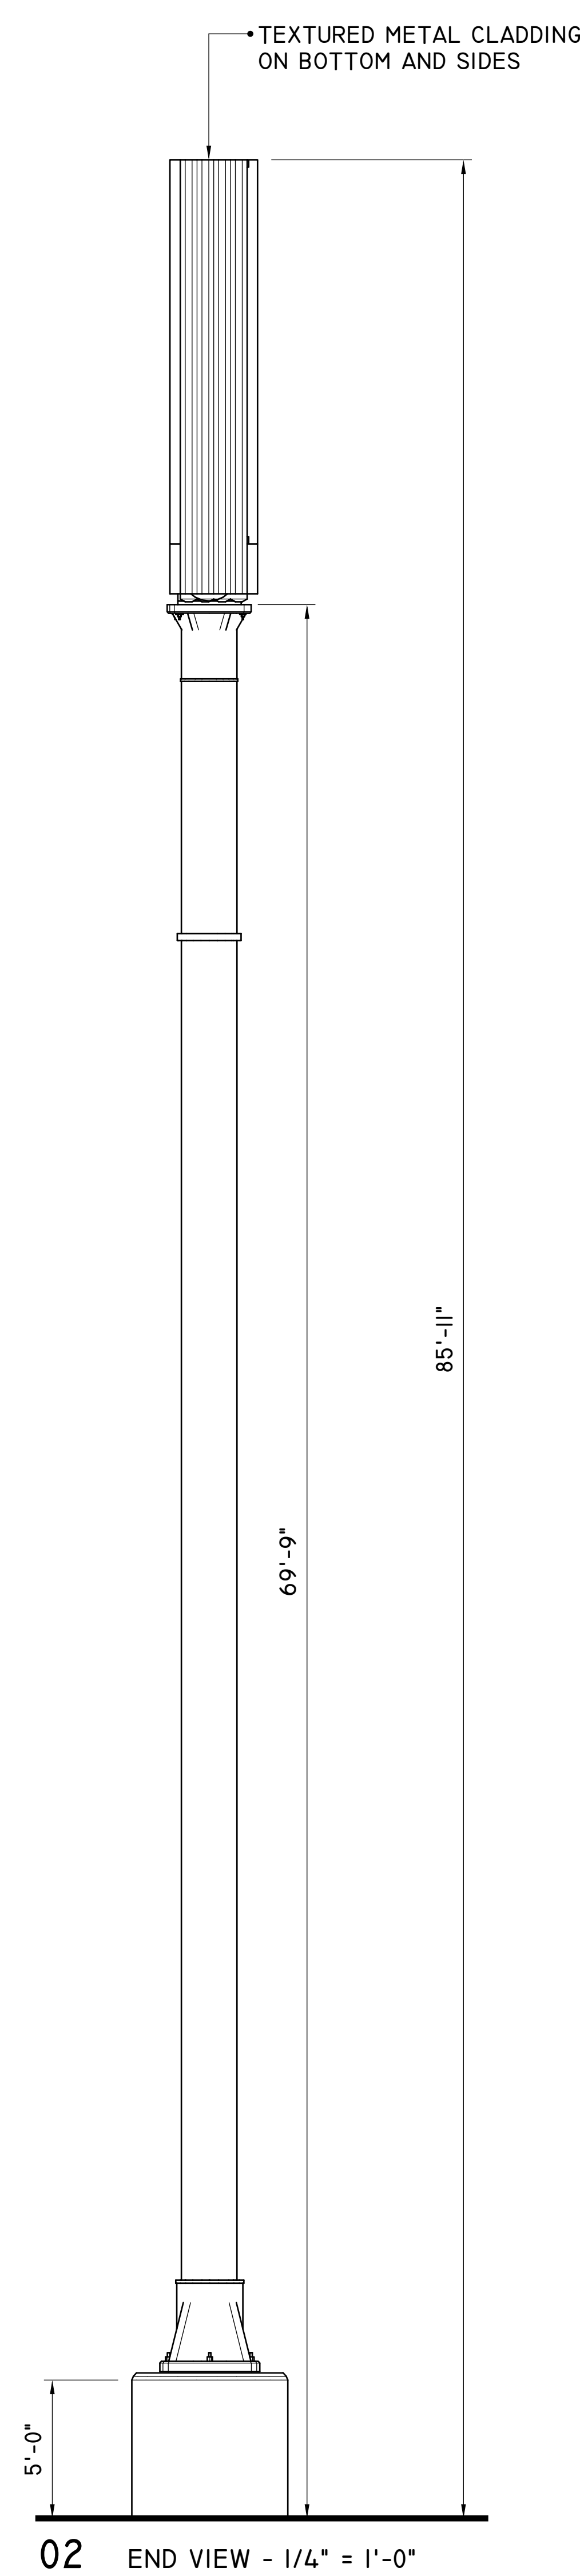

PLACEMENT OF DISPLAY / SATELLITE IMAGE

RENDERING OF DISPLAY FROM OSTEND STREET

RENDERING OF DISPLAY FROM OSTEND STREET

BALTIMORE RAVENS DIGITAL BILLBOARD STUDY

REVISION	DESCRIPTION	DATE	NUMBER

PROJECT # 23208

ISSUE DATE 8/14/2024

SHEET NUMBER **1**