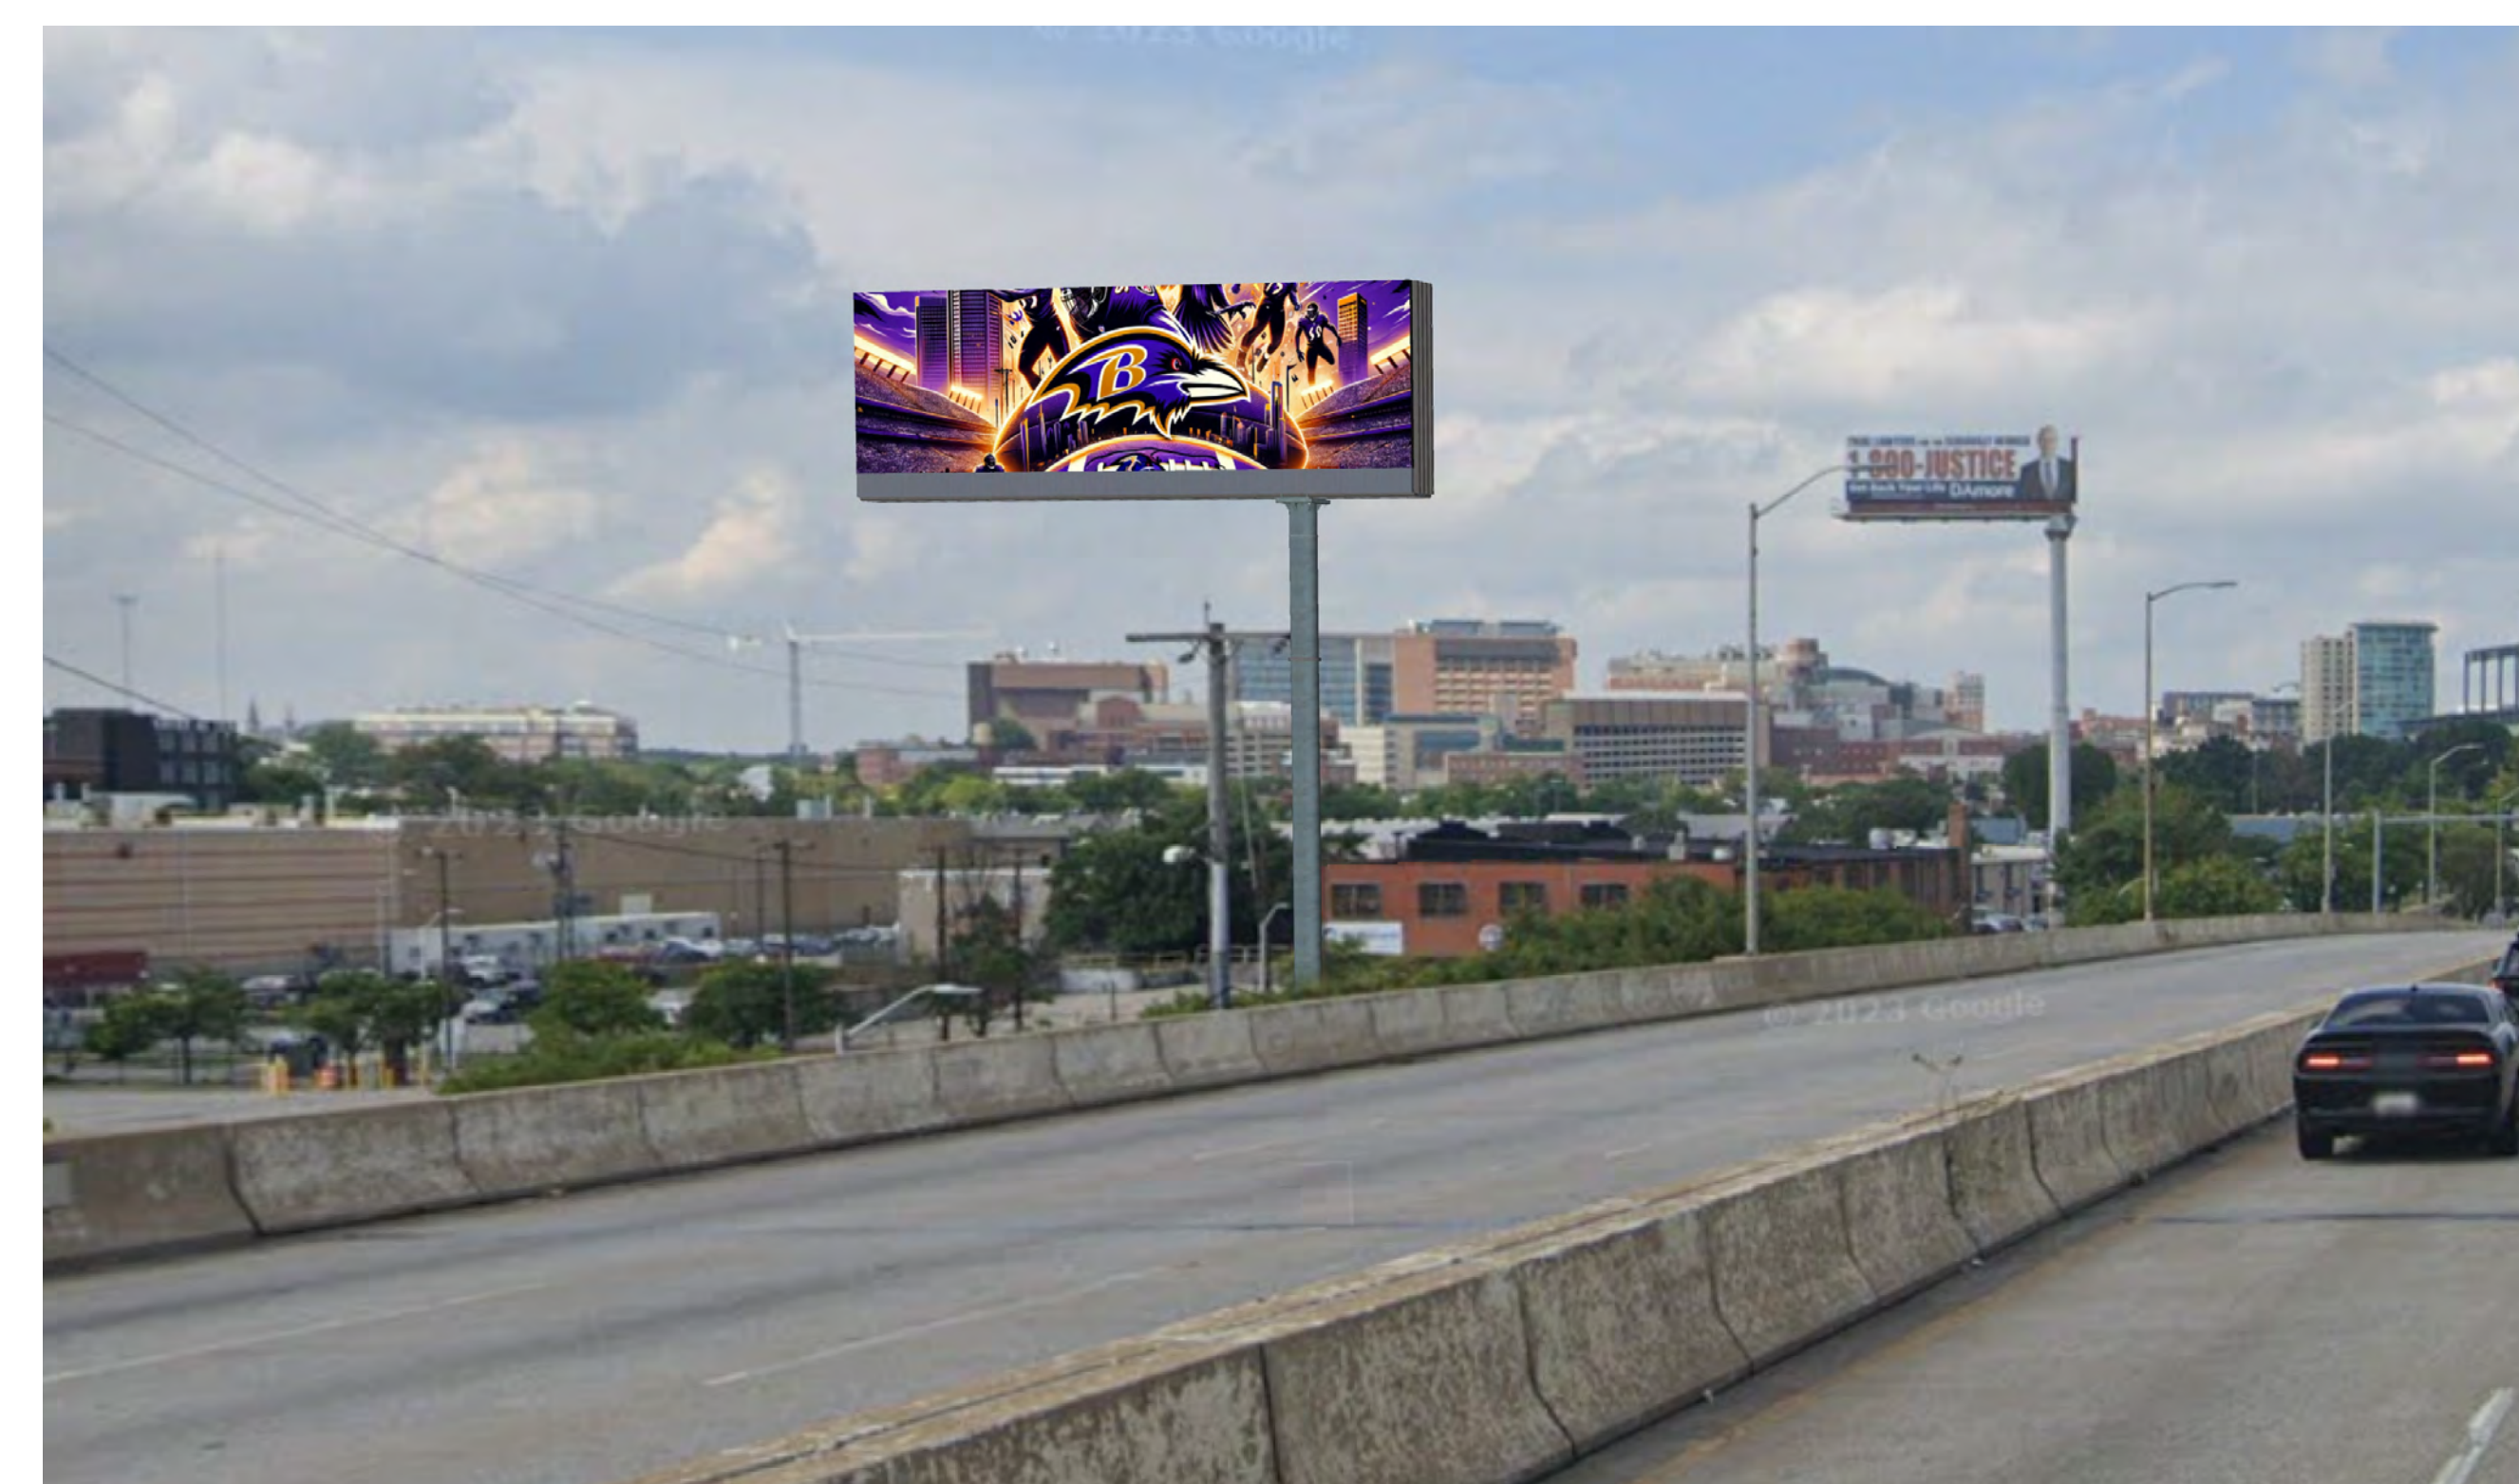

PLACEMENT OF DISPLAY / SATELLITE IMAGE

RENDERING OF DISPLAY FROM OSTEND STREET

RENDERING OF DISPLAY FROM OSTEND STREET

BALTIMORE RAVENS DIGITAL BILLBOARD STUDY

REVISION	DESCRIPTION	DATE	NUMBER

PROJECT # 23208