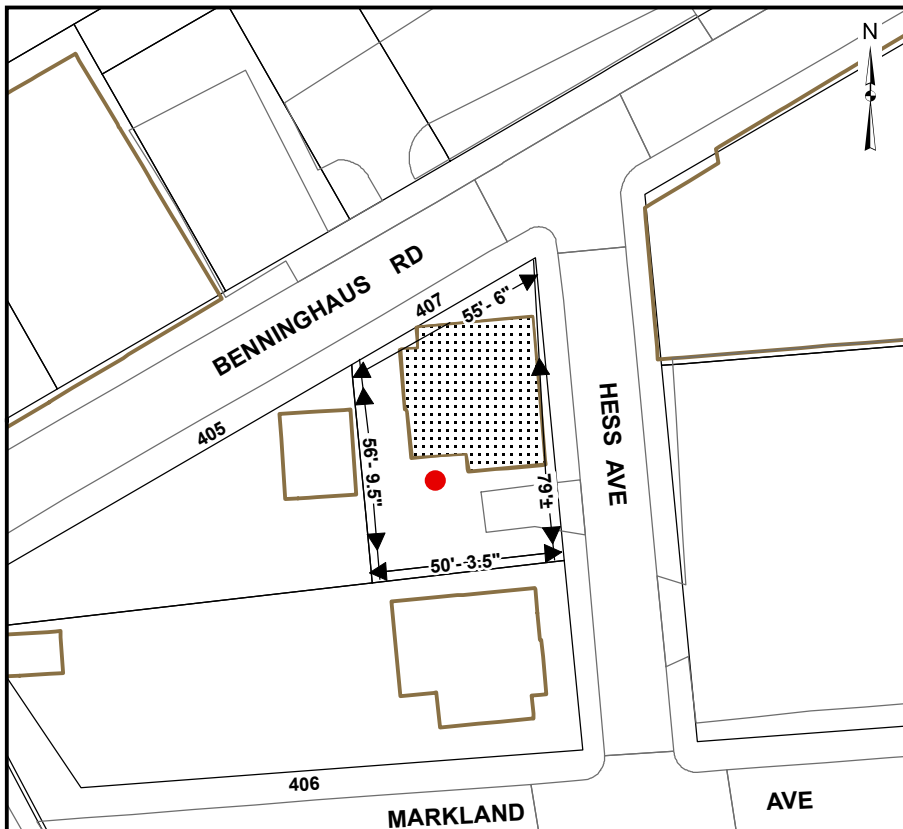

**SHEET NO. 6 OF THE ZONING MAP OF
THE ZONING CODE OF BALTIMORE CITY**

Scale: 1" = 200'

Scale: 1" = 50'

Note:

In Connection With The Property Known As No. 407 BENNINGHAUS ROAD. The Applicant Wishes To Request The Rezoning Of The Aforementioned Property From R-3 Zoning to OR-1 Zoning, As Outlined In Red Above.

WARD 27 SECTION 11

BLOCK 5014C LOT 4A

MAYOR

PRESIDENT CITY COUNCIL