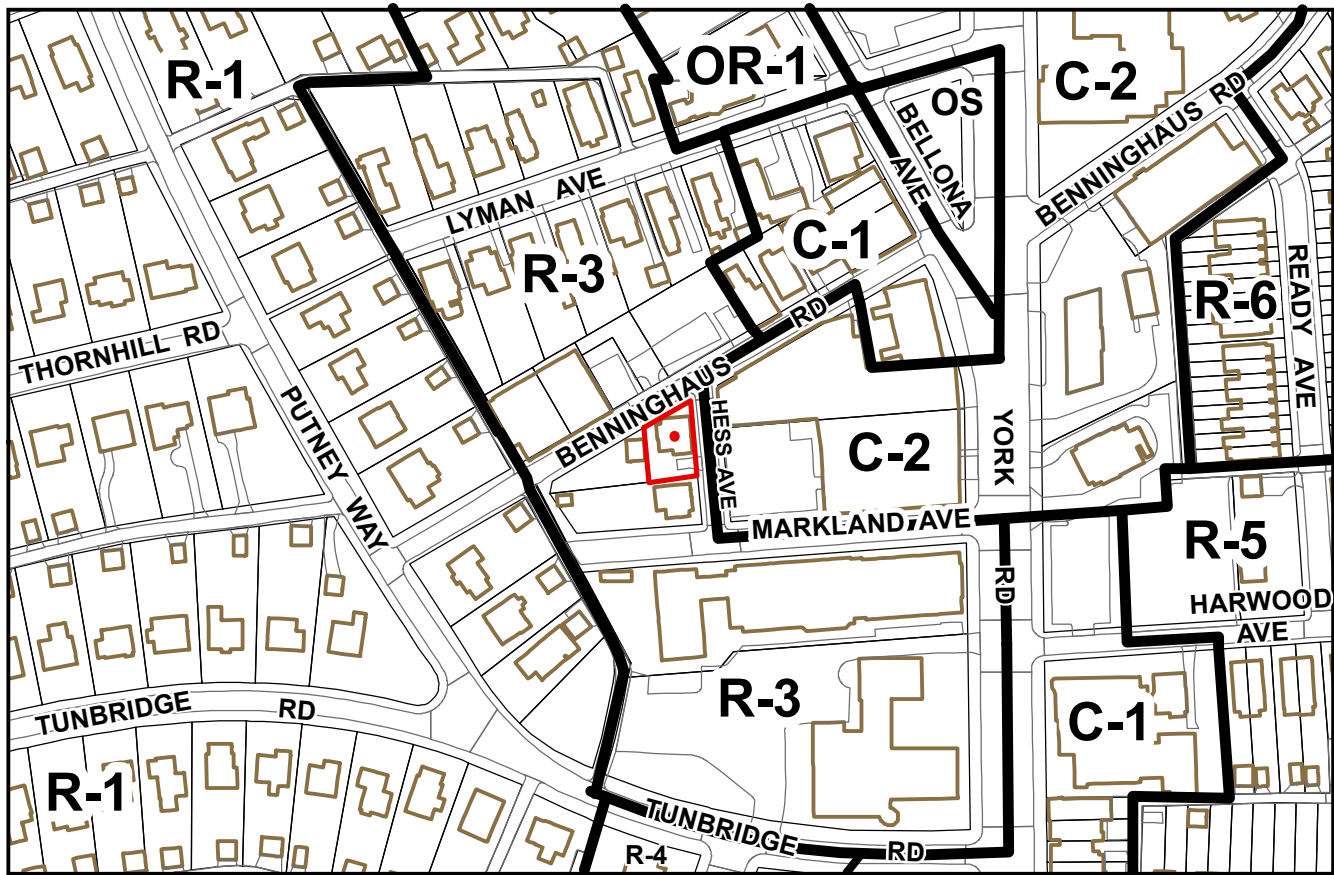

**SHEET NO. 6 OF THE ZONING MAP OF
THE ZONING CODE OF BALTIMORE CITY**

Scale: 1" = 200'

Scale: 1" = 50'

Note:

In Connection With The Property Known As No. 407 BENNINGHAUS ROAD. The Applicant Wishes To Request The Rezoning Of The Aforementioned Property From R-3 Zoning to OR-1 Zoning, As Outlined In Red Above.

WARD 27 SECTION 11

BLOCK 5014C LOT 4A

MAYOR

PRESIDENT CITY COUNCIL