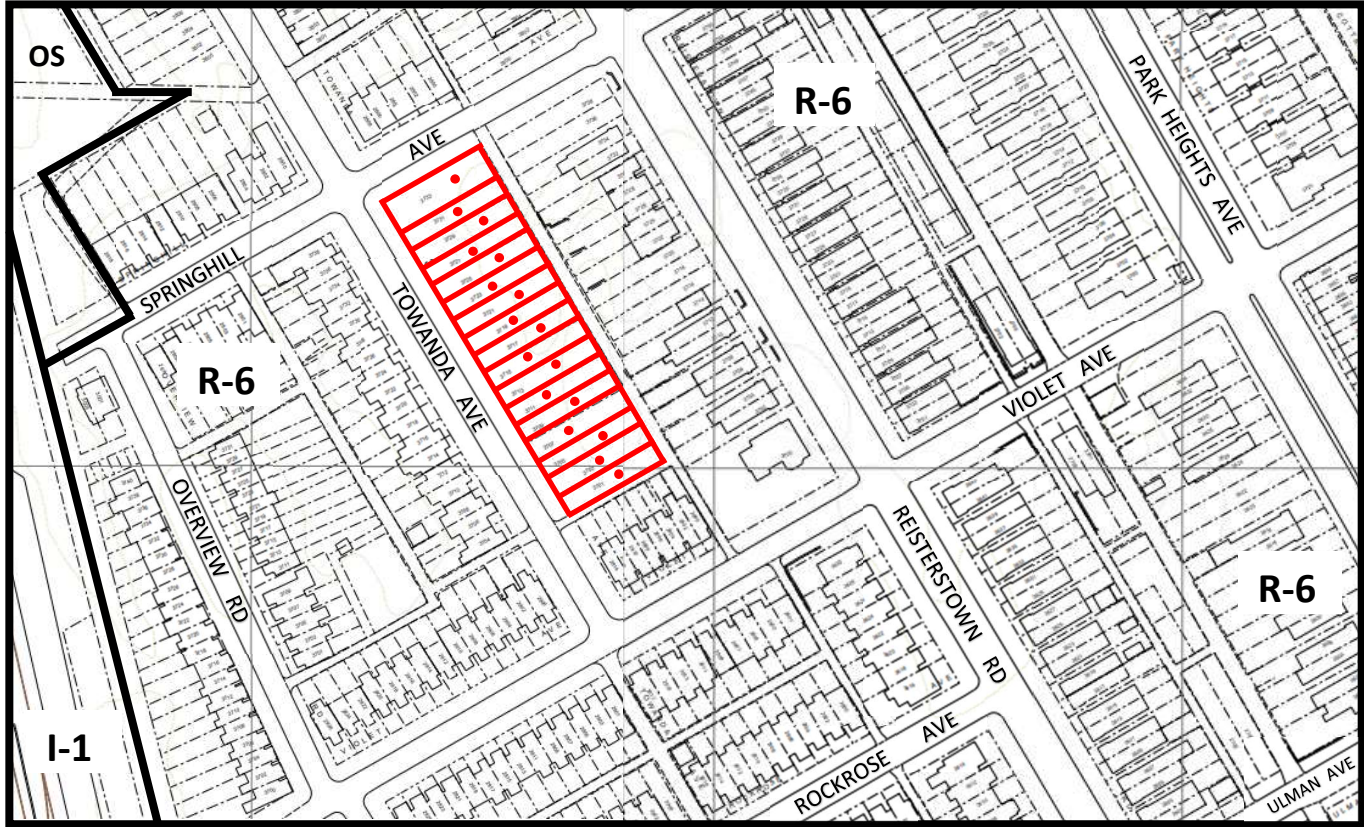

**SHEET NO. 23 OF THE ZONING MAP OF  
THE ZONING CODE OF BALTIMORE CITY**

Scale: 1" = 200'

\_\_\_\_\_  
MAYOR

\_\_\_\_\_  
PRESIDENT CITY COUNCIL

Scale: 1" = 60'

3701-3733 TOWANDA AVENUE

Sheet #3

**In Connection With The Following Properties, The Applicant Wishes To Request The Conditional Rezoning Of Those Properties From R-6 Zoning District to C-1 Zoning District, As Outlined In Red On Sheet 1.**

**3701 Towanda Avenue Ward 15 Section 31 Block 3176 Lot 29  
3703 Towanda Avenue Ward 15 Section 31 Block 3176 Lot 30  
3705 Towanda Avenue Ward 15 Section 31 Block 3176 Lot 31  
3707 Towanda Avenue Ward 15 Section 31 Block 3176 Lot 32  
3709 Towanda Avenue Ward 15 Section 31 Block 3176 Lot 33  
3711 Towanda Avenue Ward 15 Section 31 Block 3176 Lot 34  
3713 Towanda Avenue Ward 15 Section 31 Block 3176 Lot 35  
3715 Towanda Avenue Ward 15 Section 31 Block 3176 Lot 36  
3717 Towanda Avenue Ward 15 Section 31 Block 3176 Lot 37  
3719 Towanda Avenue Ward 15 Section 31 Block 3176 Lot 38  
3721 Towanda Avenue Ward 15 Section 31 Block 3176 Lot 39  
3723 Towanda Avenue Ward 15 Section 31 Block 3176 Lot 40  
3725 Towanda Avenue Ward 15 Section 31 Block 3176 Lot 41  
3727 Towanda Avenue Ward 15 Section 31 Block 3176 Lot 42  
3729 Towanda Avenue Ward 15 Section 31 Block 3176 Lot 43  
3731 Towanda Avenue Ward 15 Section 31 Block 3176 Lot 44  
3733 Towanda Avenue Ward 15 Section 31 Block 3176 Lot 45**