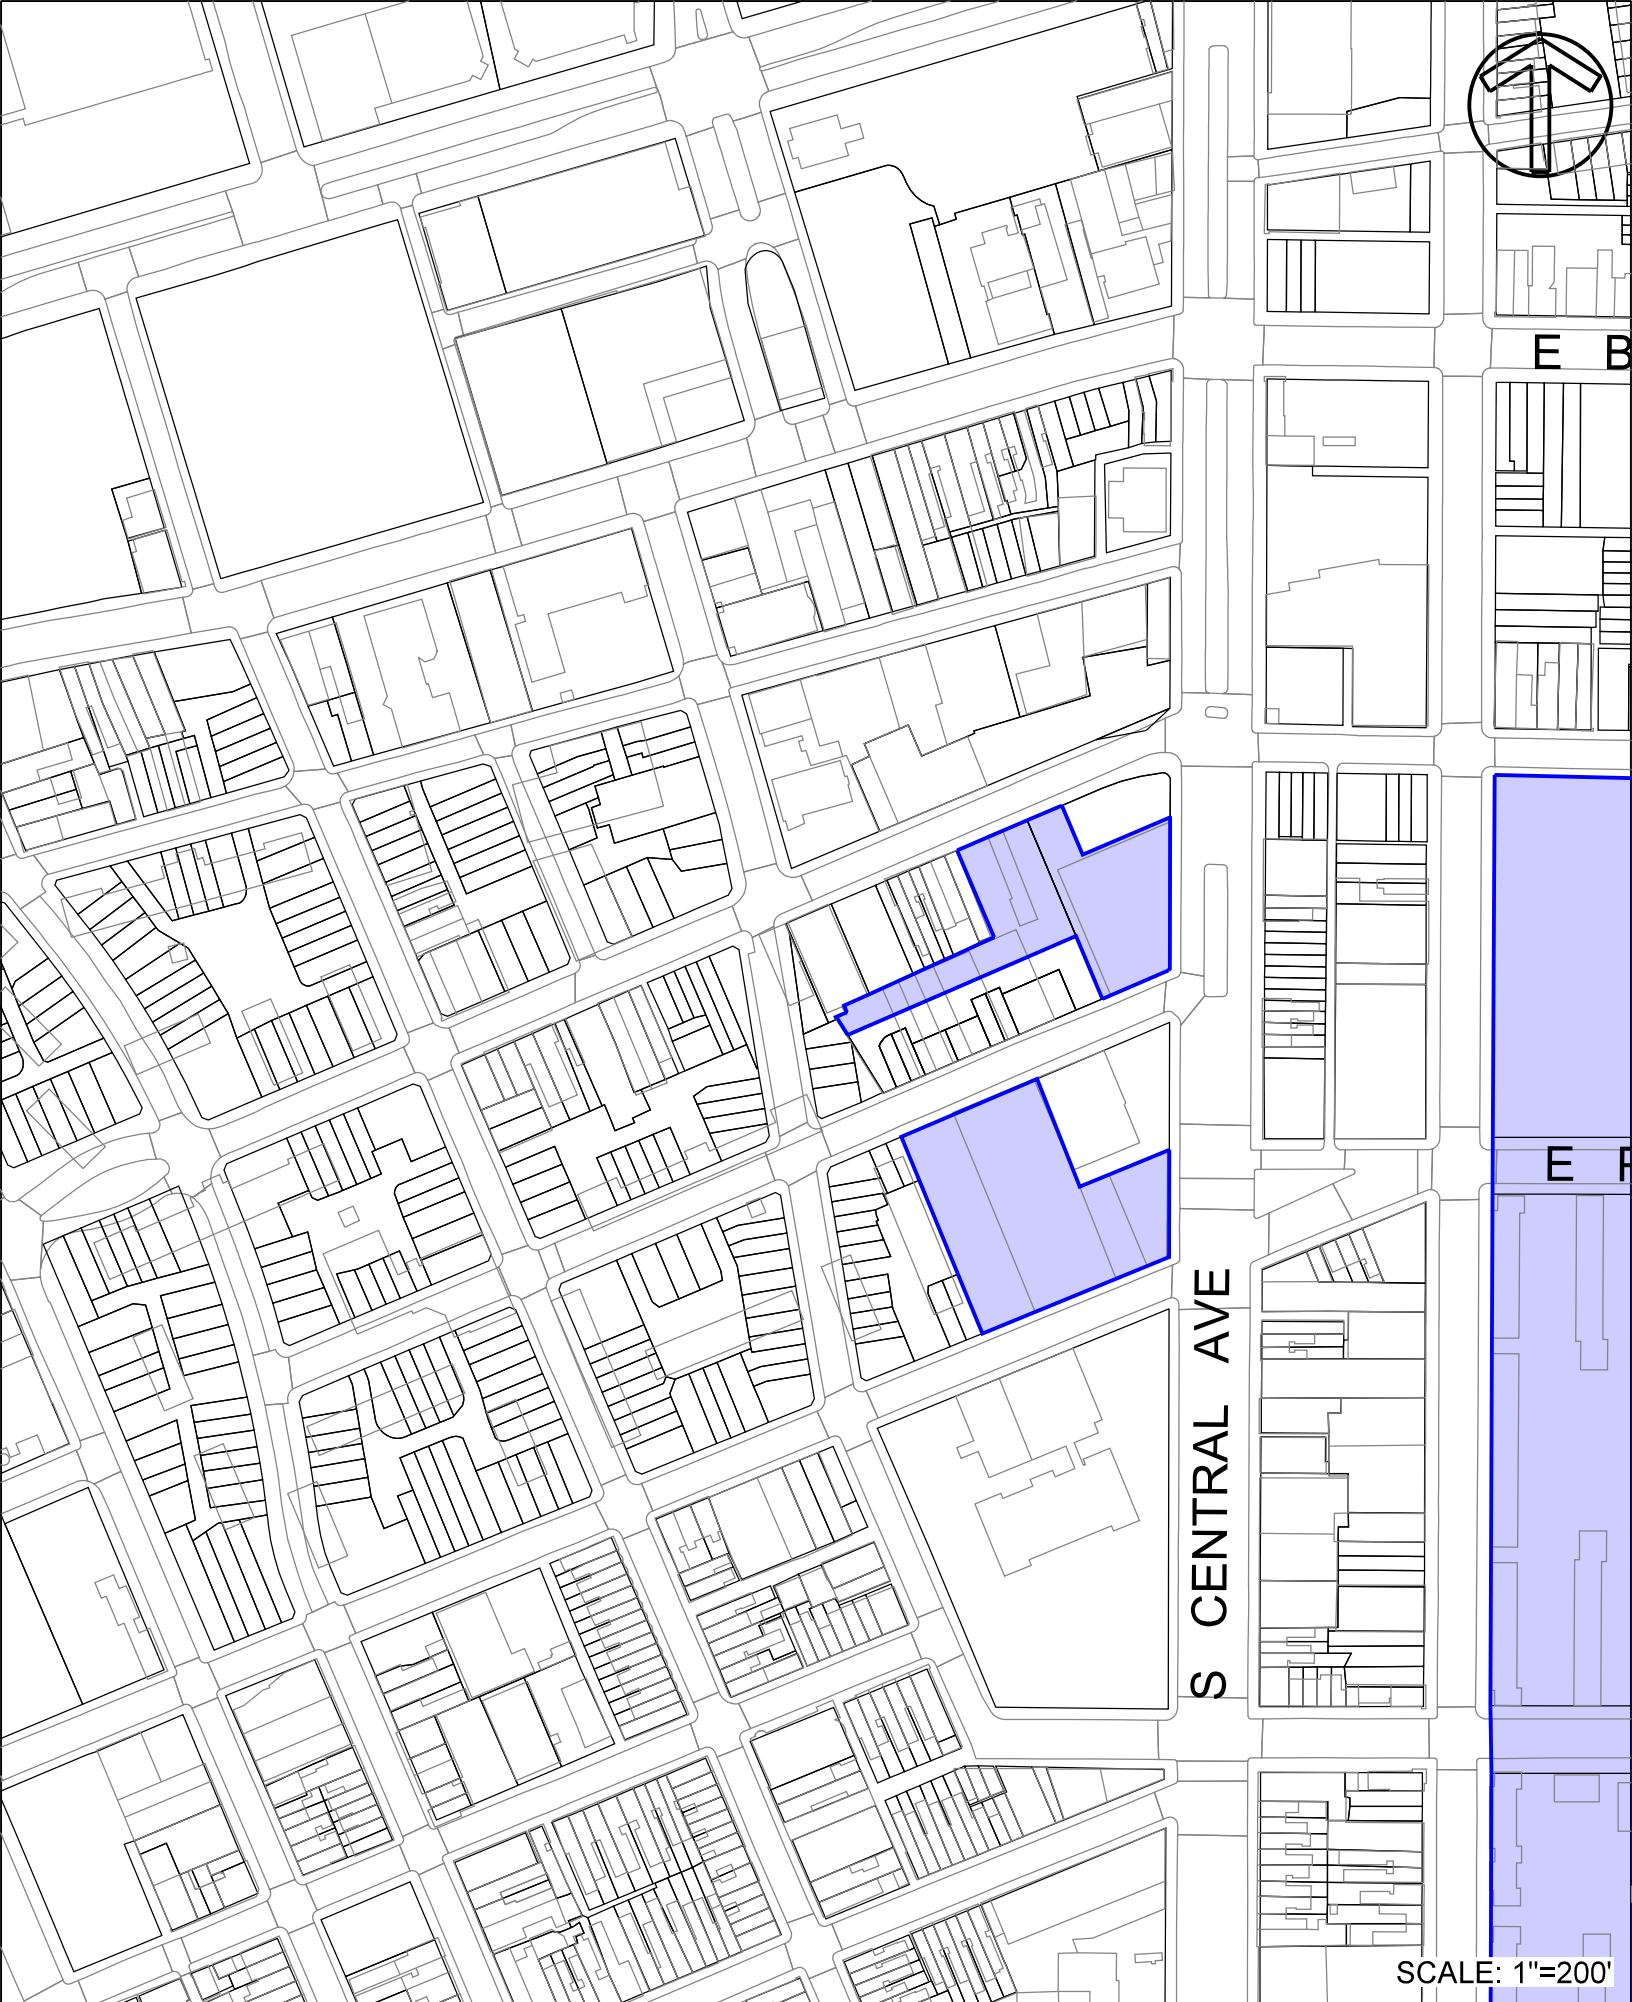

E MONUMENT ST

HILLEN ST

ENSOR ST

ORLEANS ST

SCALE: 1"=200'

E MONUMENT ST

N CAROLINE ST

ORLEANS ST

N AISQUITH ST

N CENTRAL AVE

E FAYETTE ST

SCALE: 1"=200'

S CENTRAL AVE

SCALE: 1"=200'

E BALTIMORE ST

E LOMBARD ST

E PRATT ST

S CENTRAL AVE

S CAROLINE ST

GOUGH ST

E BANK ST

ST

SCALE: 1"=200'