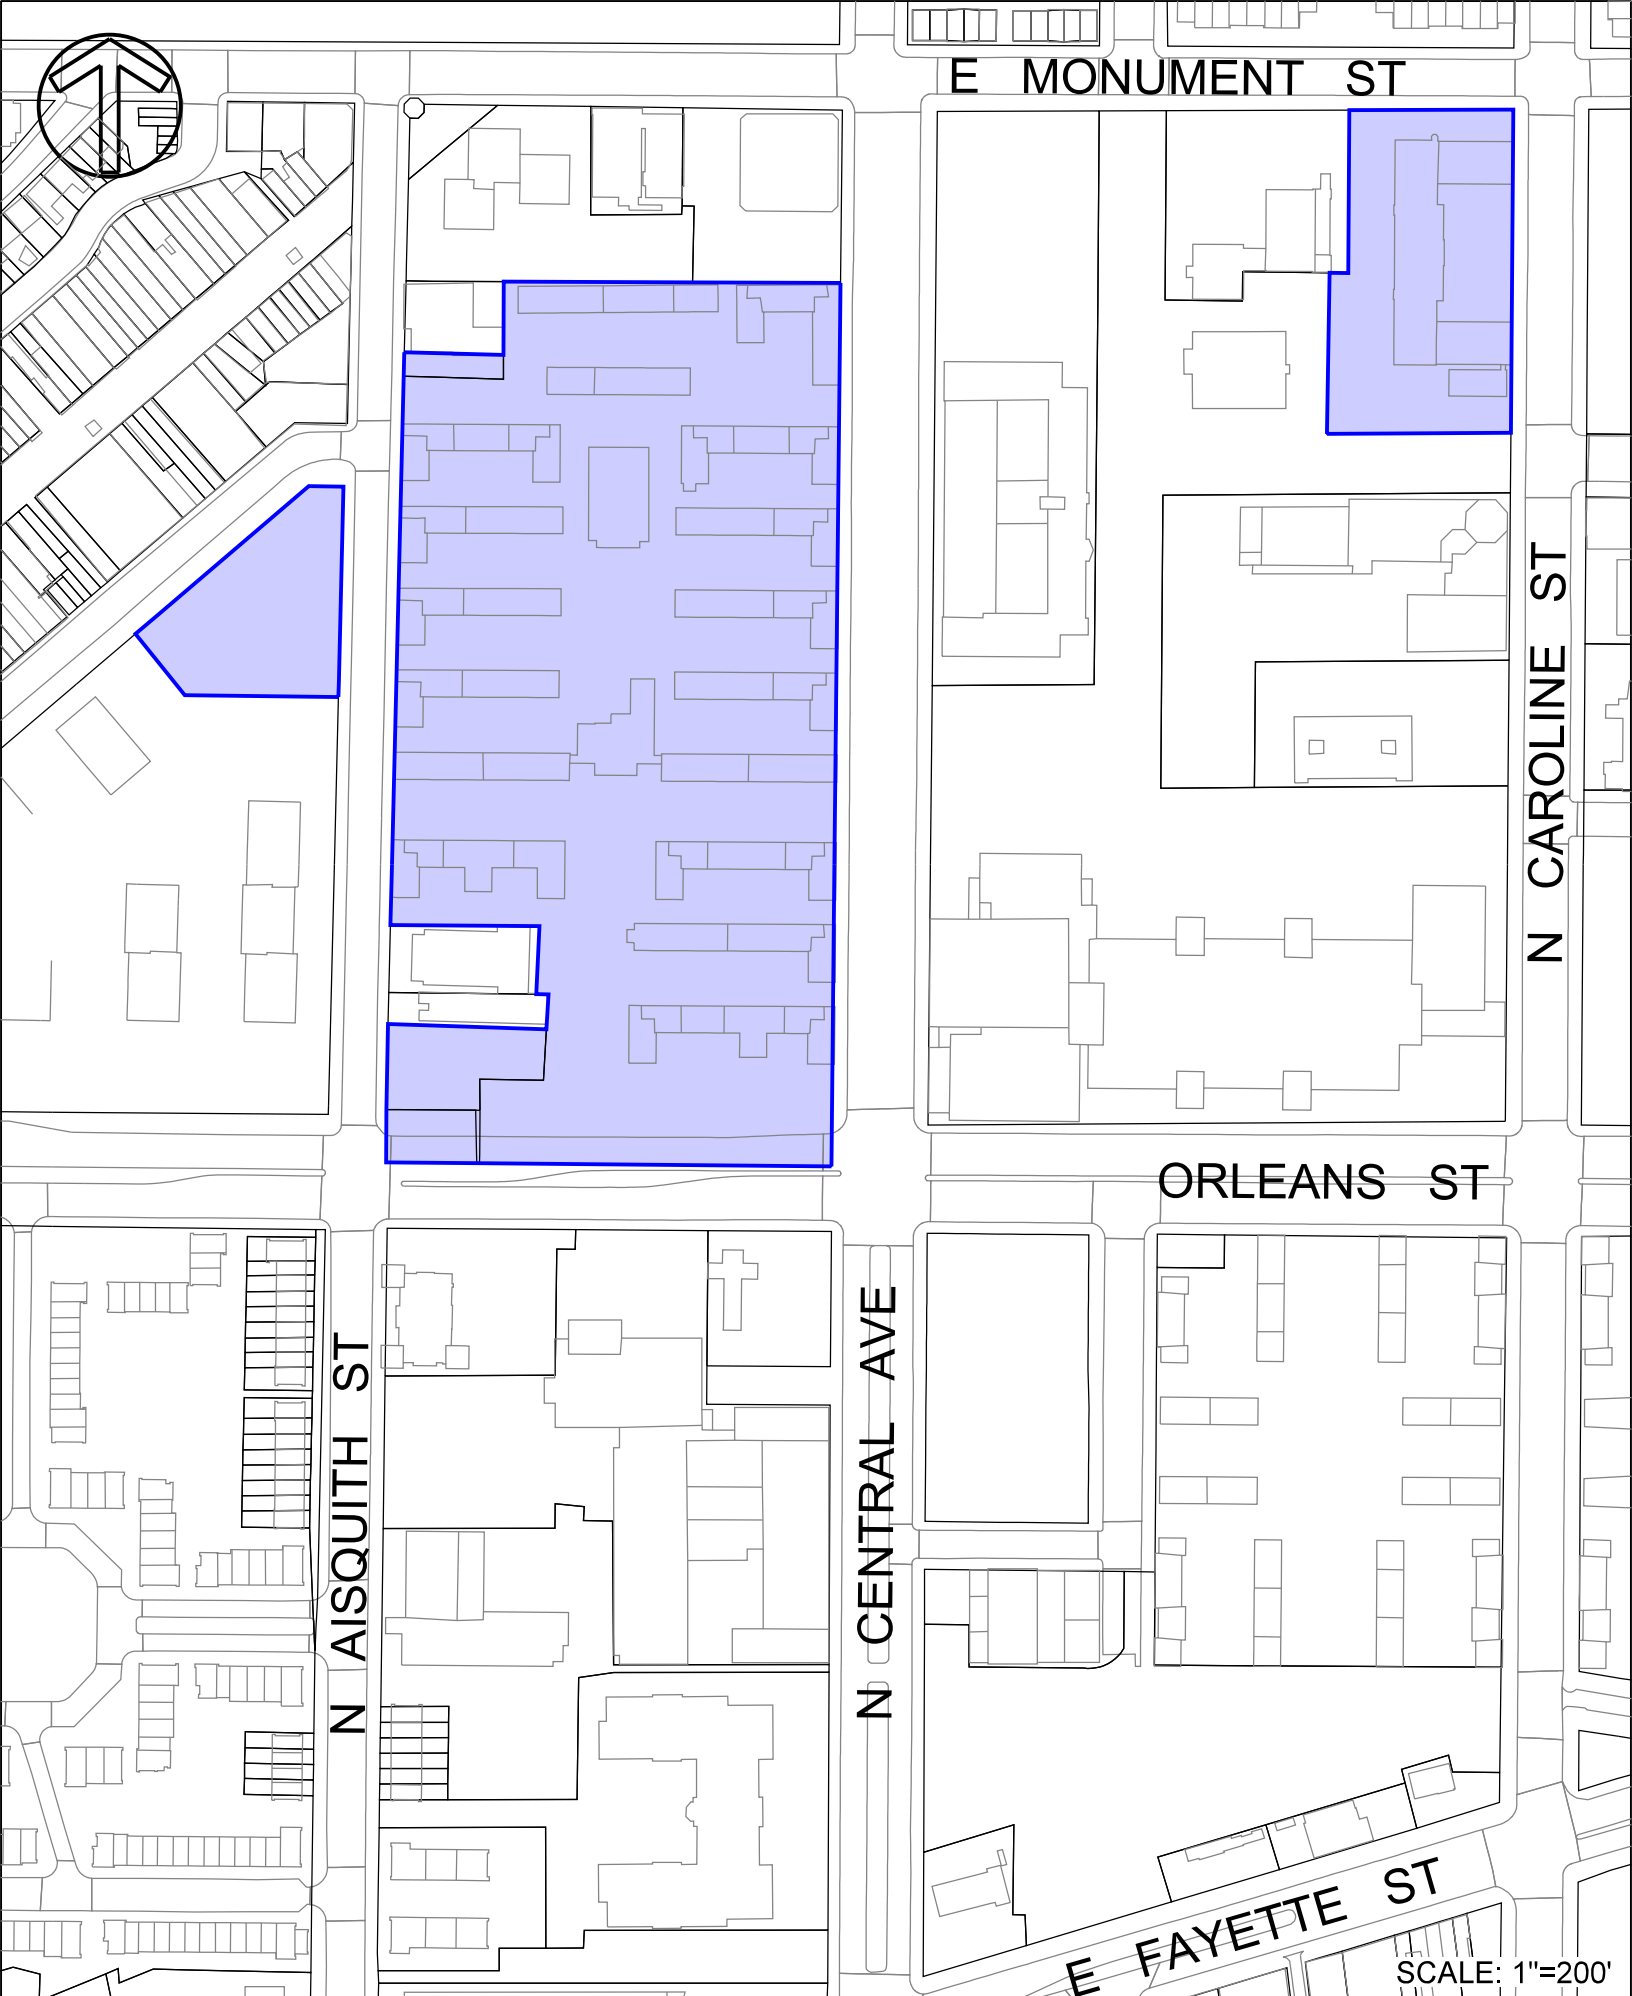

E MONUMENT ST

HILLEN ST

ENSOR ST

ORLEANS ST

SCALE: 1"=200'

E MONUMENT ST

N CAROLINE ST

ORLEANS ST

N AISQUITH ST

N CENTRAL AVE

E FAYETTE ST

SCALE: 1"=200'

S CENTRAL AVE

SCALE: 1"=200'

E BALTIMORE ST

E LOMBARD ST

E PRATT ST

S CENTRAL AVE

S CAROLINE ST

GOUGH ST

E BANK ST

ST

SCALE: 1"=200'