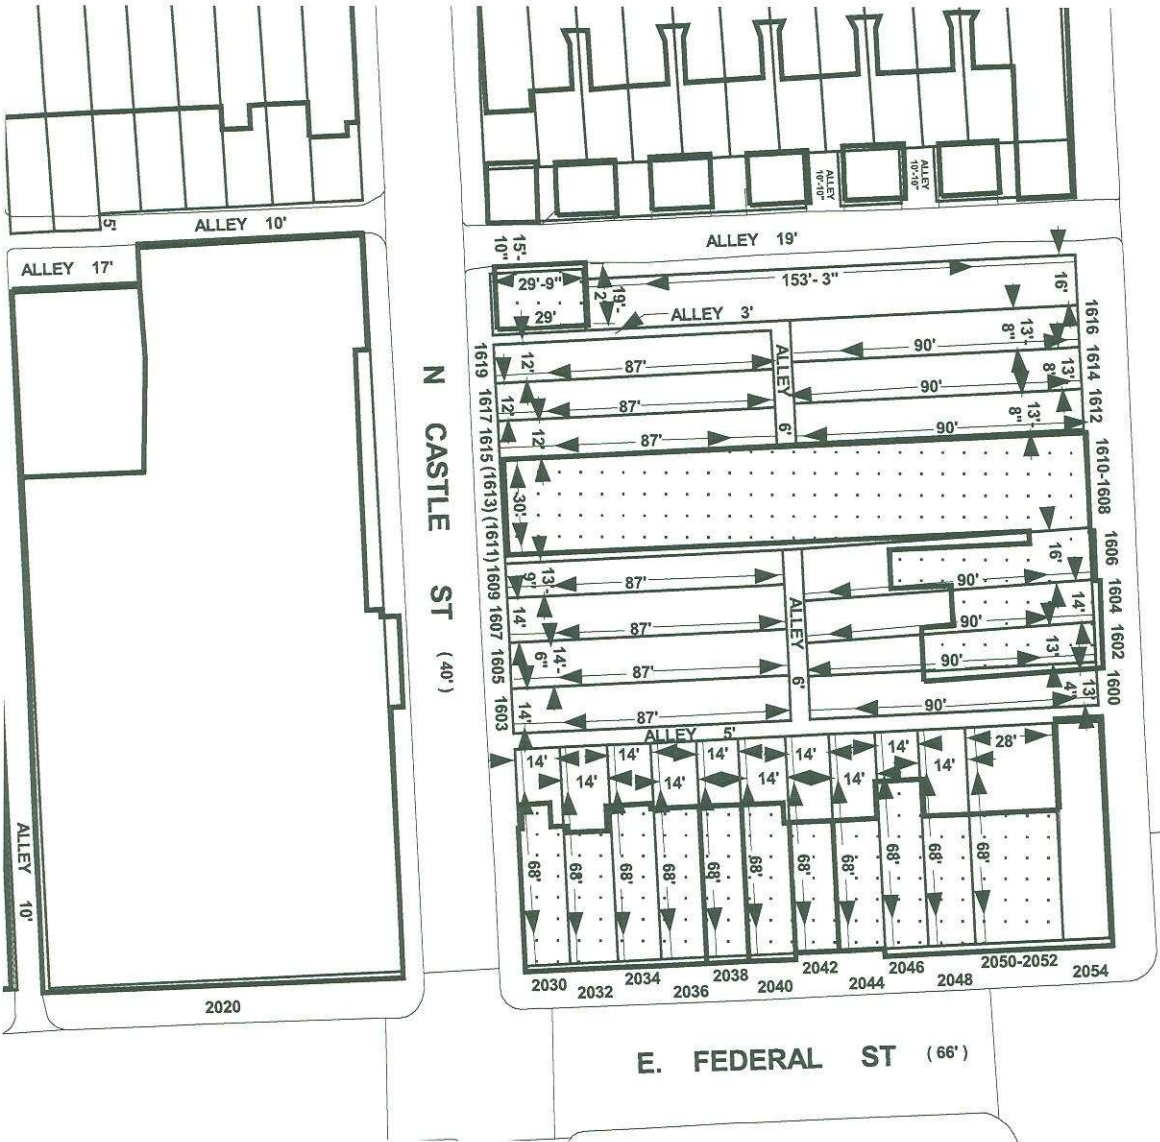

SHEET NO. 47 OF THE ZONING DISTRICT MAP OF THE BALTIMORE CITY ZONING CODE.

1" = 200'

Note:

In Connection With The Following Properties Known As Nos.

- 2030 E Federal St, 2032 E Federal St, 2034 E Federal St
- 2036 E Federal St, 2038 E Federal St, 2040 E Federal St
- 2042 E Federal St, 2044 E Federal St, 2046 E Federal St
- 2048 E Federal St, 2050 E Federal St, 1600 N Chester St
- 1602 N Chester St, 1604 N Chester St, 1606 N Chester St
- 1608 N Chester St, 1612 N Chester St, 1614 N Chester St
- 1616 N Chester St, 1603 N Castle St, 1605 N Castle St
- 1607 N Castle St, 1609 N Castle St, 1615 N Castle St
- 1617 N Castle St, 1619 N Castle St
- WS N Chester St 104 Ft S Lanvale St
- ES N Castle St 100-10 Ft S Lanvale St

The Applicant Wishes To Request The Conditional Use Of The Aforementioned Properties As Housing For The Elderly, As Outlined In Red Above.

WARD - 8 SECTION - 18 BLOCK - 1469
 LOTS - 11, 12, 13, 14, 15, 16, 17, 18, 19, 20, 21,
 24, 25, 26, 27, 28, 29, 30, 31, 31A, 67, 68, 69, 70,
 72, 73, 74, 75

MAYOR

PRESIDENT CITY COUNCIL

1" = 60'

- | | | |
|-------------------|------------------------|-------------------|
| 2030 E Federal St | 2032 E Federal St | 2034 E Federal St |
| 2036 E Federal St | 2038 E Federal St | 2040 E Federal St |
| 2042 E Federal St | 2044 E Federal St | 2046 E Federal St |
| 2048 E Federal St | 2050 E Federal St | 1600 N Chester St |
| 1602 N Chester S | 1604 N Chester St | 1606 N Chester St |
| 1608 N Chester St | 1612 N Chester St | 1614 N Chester St |
| 1616 N Chester St | 1603 N Castle St | 1605 N Castle St |
| 1607 N Castle St | 1609 N Castle St | 1615 N Castle St |
| 1617 N Castle St | 1619 N Castle St | |
| WS N Chester St | 104 Ft S Lanvale St | |
| ES N Castle St | 100-10 Ft S Lanvale St | |