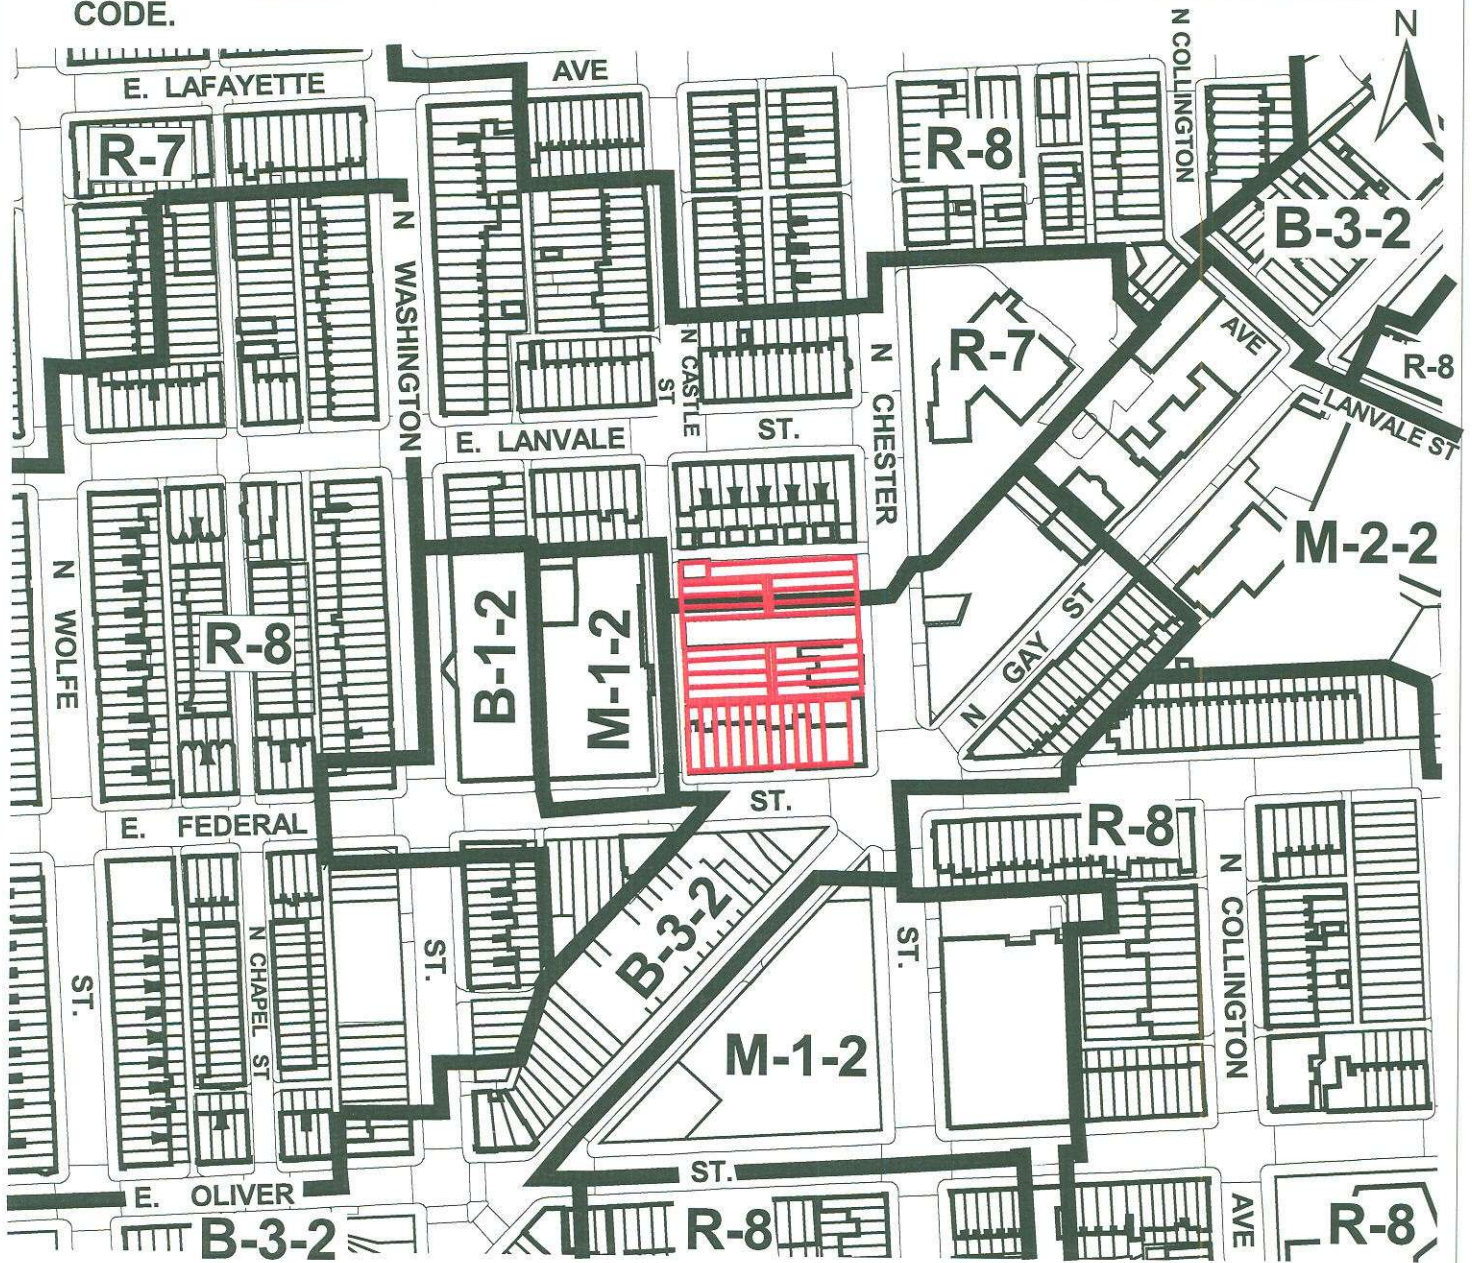

SHEET NO. 47 OF THE ZONING DISTRICT MAP OF THE BALTIMORE CITY ZONING CODE.

1" = 200'

Note:

In Connection With The Following Properties Known As Nos.

- 2030 E Federal St, 2032 E Federal St, 2034 E Federal St
- 2036 E Federal St, 2038 E Federal St, 2040 E Federal St
- 2042 E Federal St, 2044 E Federal St, 2046 E Federal St
- 2048 E Federal St, 2050 E Federal St, 1600 N Chester St
- 1602 N Chester St, 1604 N Chester St, 1606 N Chester St
- 1608 N Chester St, 1612 N Chester St, 1614 N Chester St
- 1616 N Chester St, 1603 N Castle St, 1605 N Castle St
- 1607 N Castle St, 1609 N Castle St, 1615 N Castle St
- 1617 N Castle St, 1619 N Castle St
- WS N Chester St 104 Ft S Lanvale St
- ES N Castle St 100-10 Ft S Lanvale St

The Applicant Wishes To Request The Conditional Use Of The Aforementioned Properties As Housing For The Elderly, As Outlined In Red Above.

WARD - 8 SECTION - 18 BLOCK - 1469
 LOTS - 11, 12, 13, 14, 15, 16, 17, 18, 19, 20, 21,
 24, 25, 26, 27, 28, 29, 30, 31, 31A, 67, 68, 69, 70,
 72, 73, 74, 75

MAYOR

PRESIDENT CITY COUNCIL

1" = 60'

- | | | |
|-------------------|------------------------|-------------------|
| 2030 E Federal St | 2032 E Federal St | 2034 E Federal St |
| 2036 E Federal St | 2038 E Federal St | 2040 E Federal St |
| 2042 E Federal St | 2044 E Federal St | 2046 E Federal St |
| 2048 E Federal St | 2050 E Federal St | 1600 N Chester St |
| 1602 N Chester S | 1604 N Chester St | 1606 N Chester St |
| 1608 N Chester St | 1612 N Chester St | 1614 N Chester St |
| 1616 N Chester St | 1603 N Castle St | 1605 N Castle St |
| 1607 N Castle St | 1609 N Castle St | 1615 N Castle St |
| 1617 N Castle St | 1619 N Castle St | |
| WS N Chester St | 104 Ft S Lanvale St | |
| ES N Castle St | 100-10 Ft S Lanvale St | |