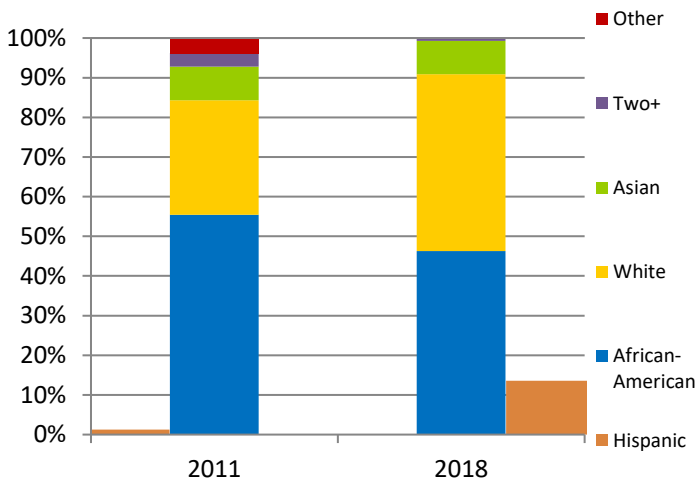

Old Goucher

Population Change

American Community Survey data is by 'block group.' It is allocated to the orange area above based on how census 'block' population is distributed within each 'block group'.

Racial Demographics

Age Pyramid 2018

Age Breakdown 2018

Percent Change in Age, 2011 to 2018

Source: American Community Survey - 5 Year Estimates. "2011" includes 2007-2011, and "2018" includes 2014-2018. Data allocated to exact geography of area using estimates derived from Census block group proportions