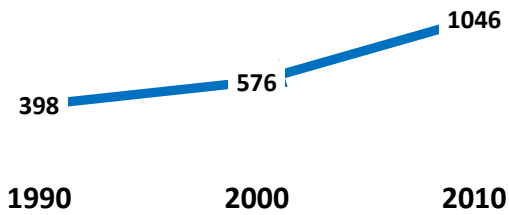

Old Goucher

Population Change

American Community Survey data is by 'block group.' It is allocated to the orange area above based on how census 'block' population is distributed within each 'block group'.

Racial Demographics

Age Pyramid 2018

Age Breakdown 2018

Percent Change in Age, 2011 to 2018

Source: American Community Survey - 5 Year Estimates. "2011" includes 2007-2011, and "2018" includes 2014-2018. Data allocated to exact geography of area using estimates derived from Census block group proportions