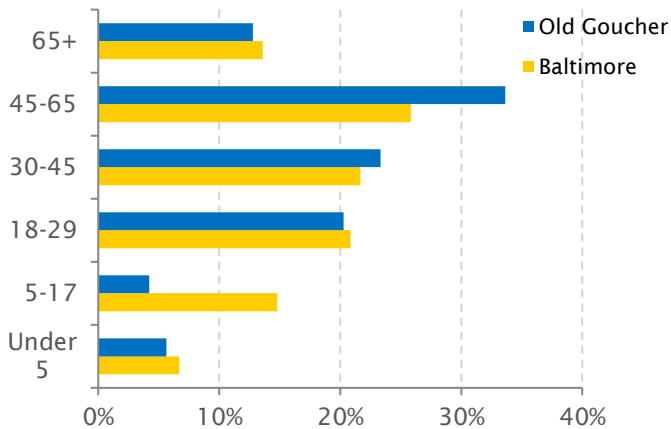

Old Goucher

Population Change

American Community Survey data is by 'block group.' It is allocated to the orange area above based on how census 'block' population is distributed within each 'block group'.

Racial Demographics

Age Pyramid 2018

Age Breakdown 2018

Percent Change in Age, 2011 to 2018

Source: American Community Survey - 5 Year Estimates. "2011" includes 2007-2011, and "2018" includes 2014-2018. Data allocated to exact geography of area using estimates derived from Census block group proportions