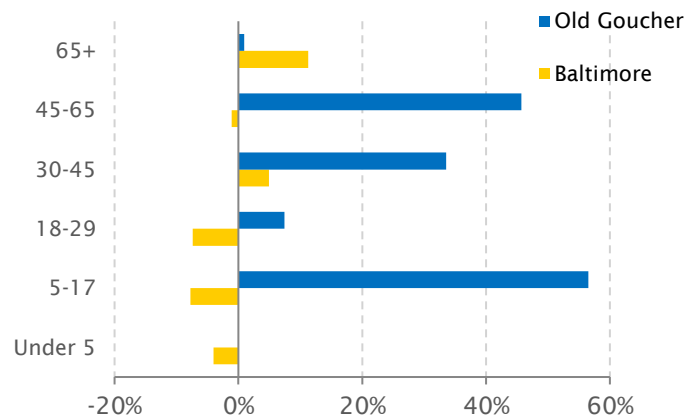

Racial Demographics

Age Pyramid 2018

Age Breakdown 2018

Percent Change in Age, 2011 to 2018

Source: American Community Survey - 5 Year Estimates. "2011" includes 2007-2011, and "2018" includes 2014-2018. Data allocated to exact geography of area using estimates derived from Census block group proportions