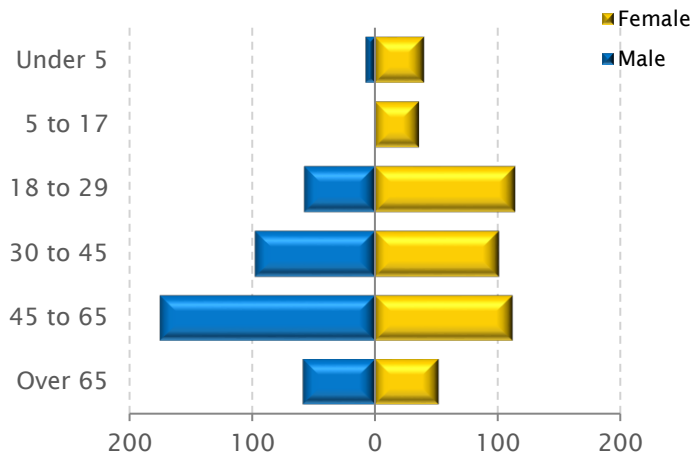

Old Goucher

Population Change

American Community Survey data is by 'block group.' It is allocated to the orange area above based on how census 'block' population is distributed within each 'block group'.

Racial Demographics

Age Pyramid 2018

Age Breakdown 2018

Percent Change in Age, 2011 to 2018

Source: American Community Survey - 5 Year Estimates. "2011" includes 2007-2011, and "2018" includes 2014-2018. Data allocated to exact geography of area using estimates derived from Census block group proportions