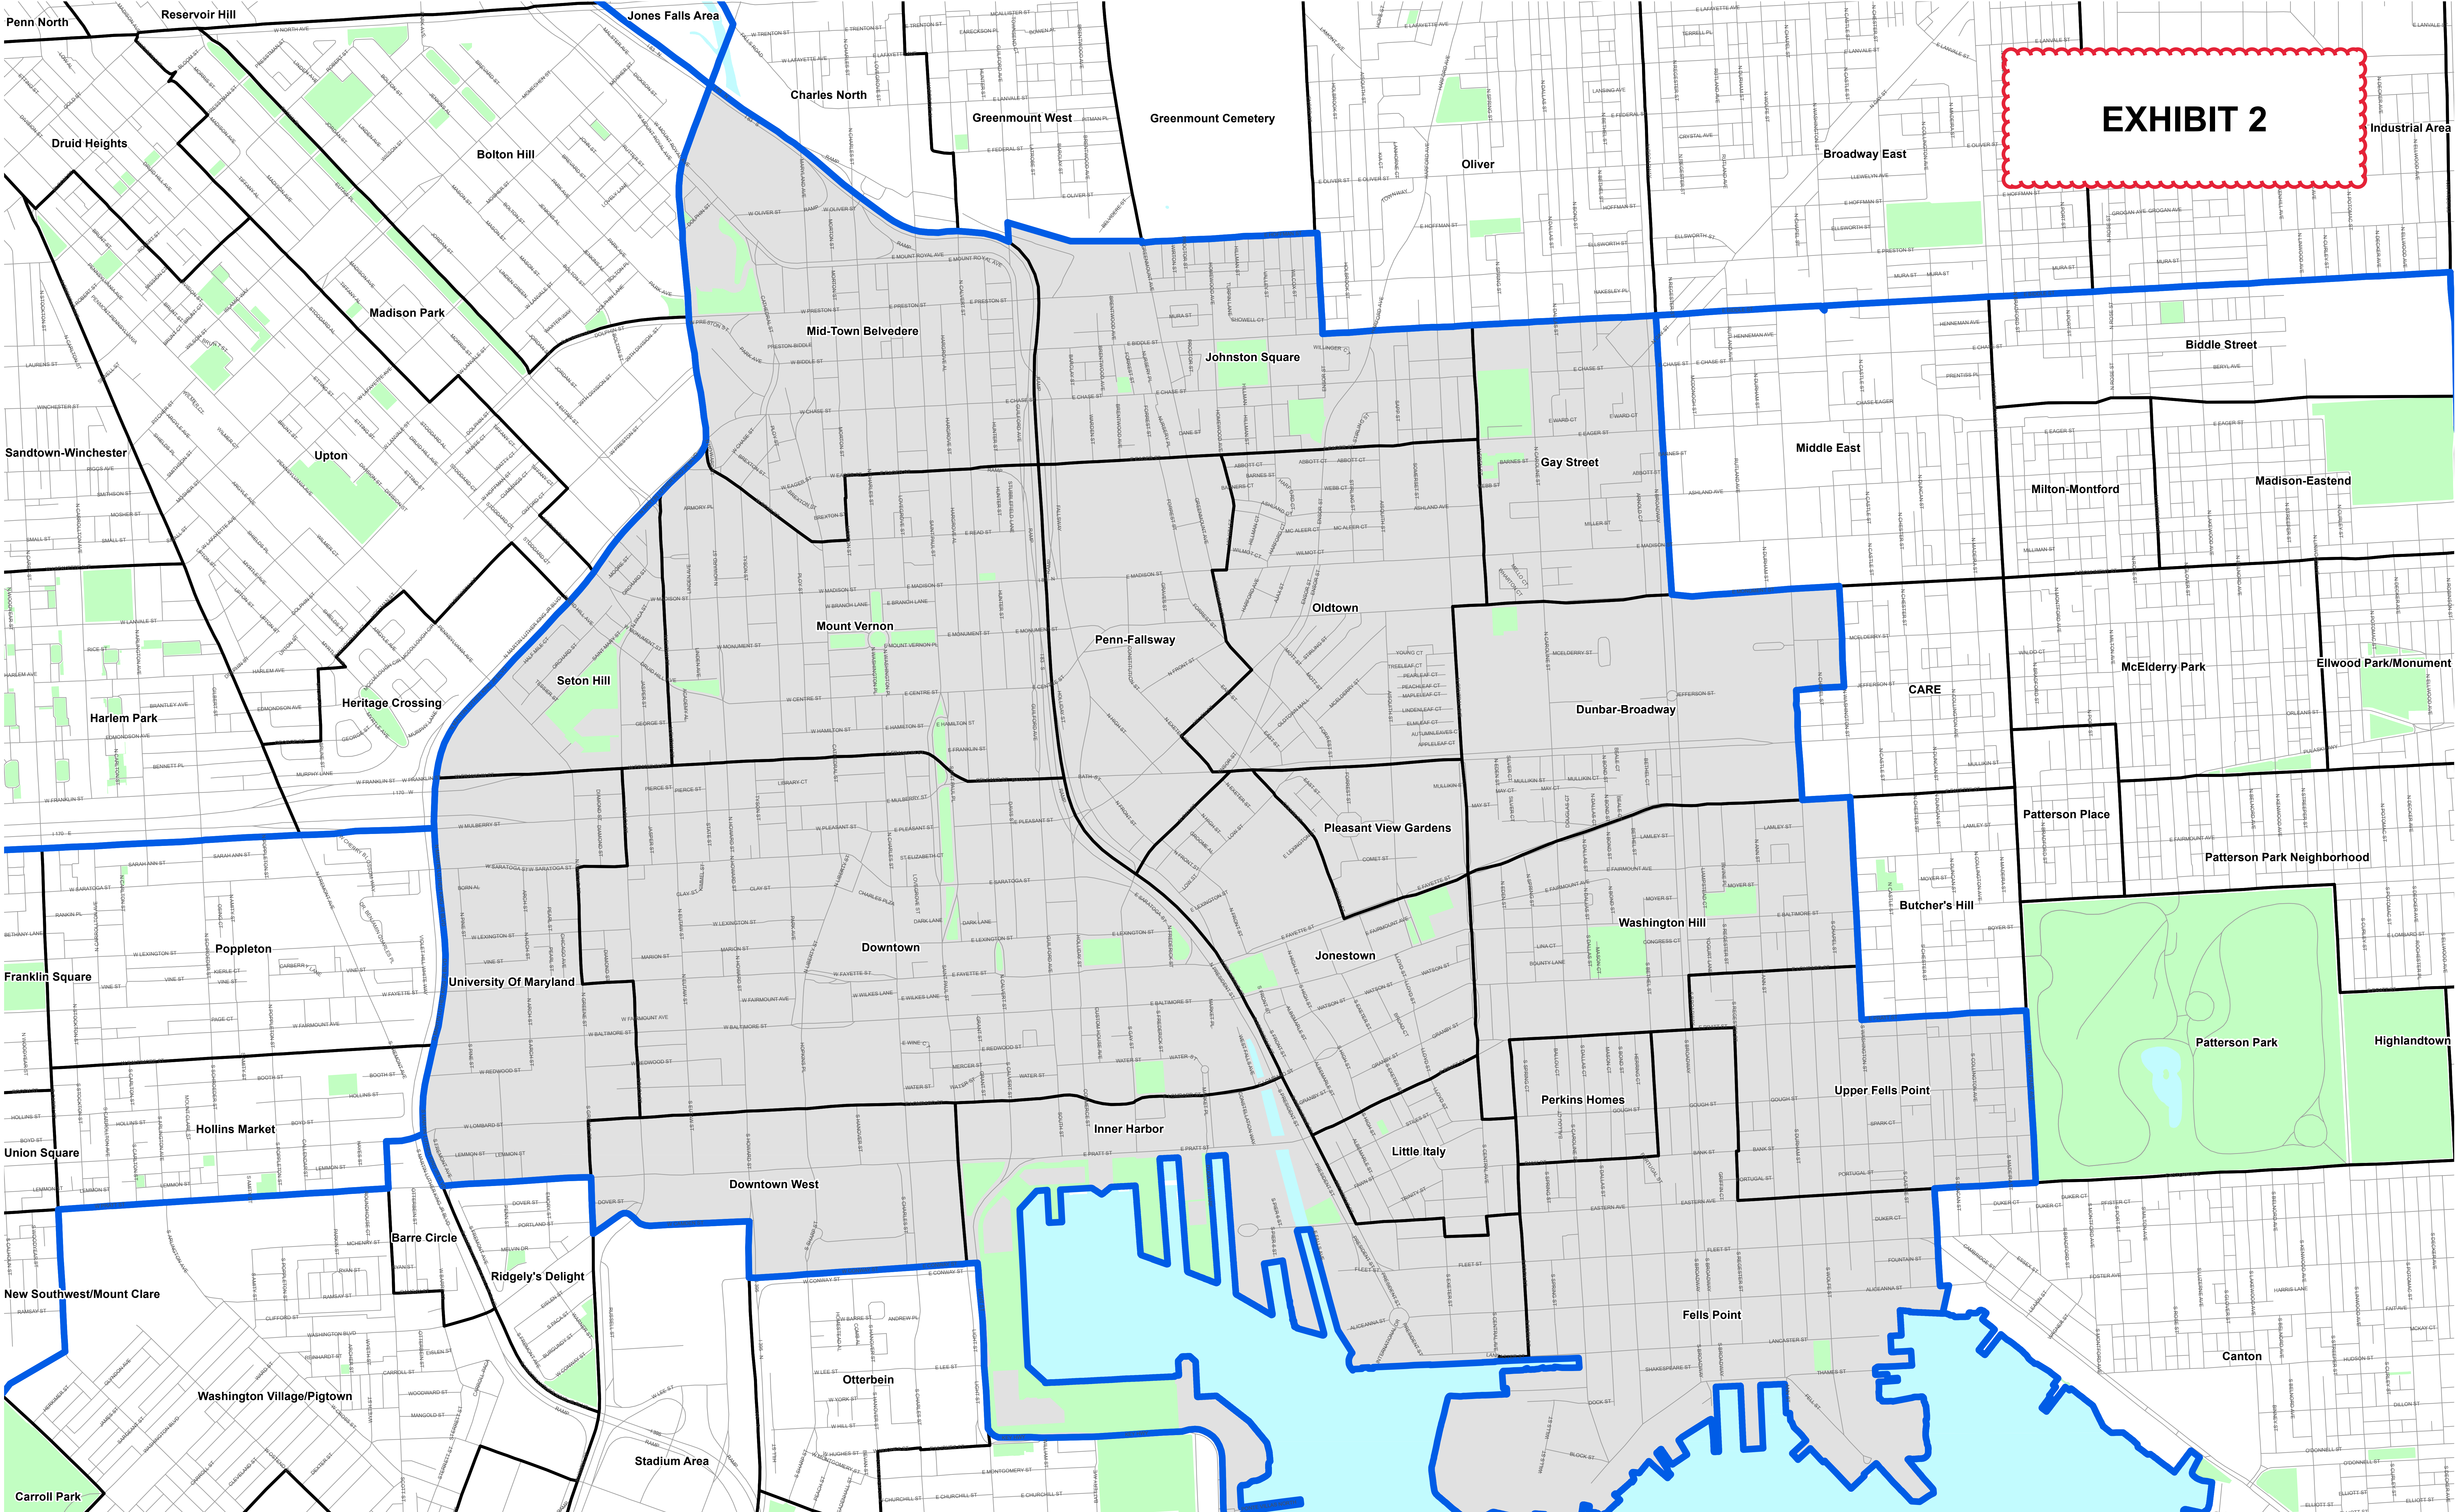

Policy & Data  
Analysis Division

**Chris Ryer**  
Director  
Dept of Planning

**EXHIBIT 1**

**2022**

**EXHIBIT 2**