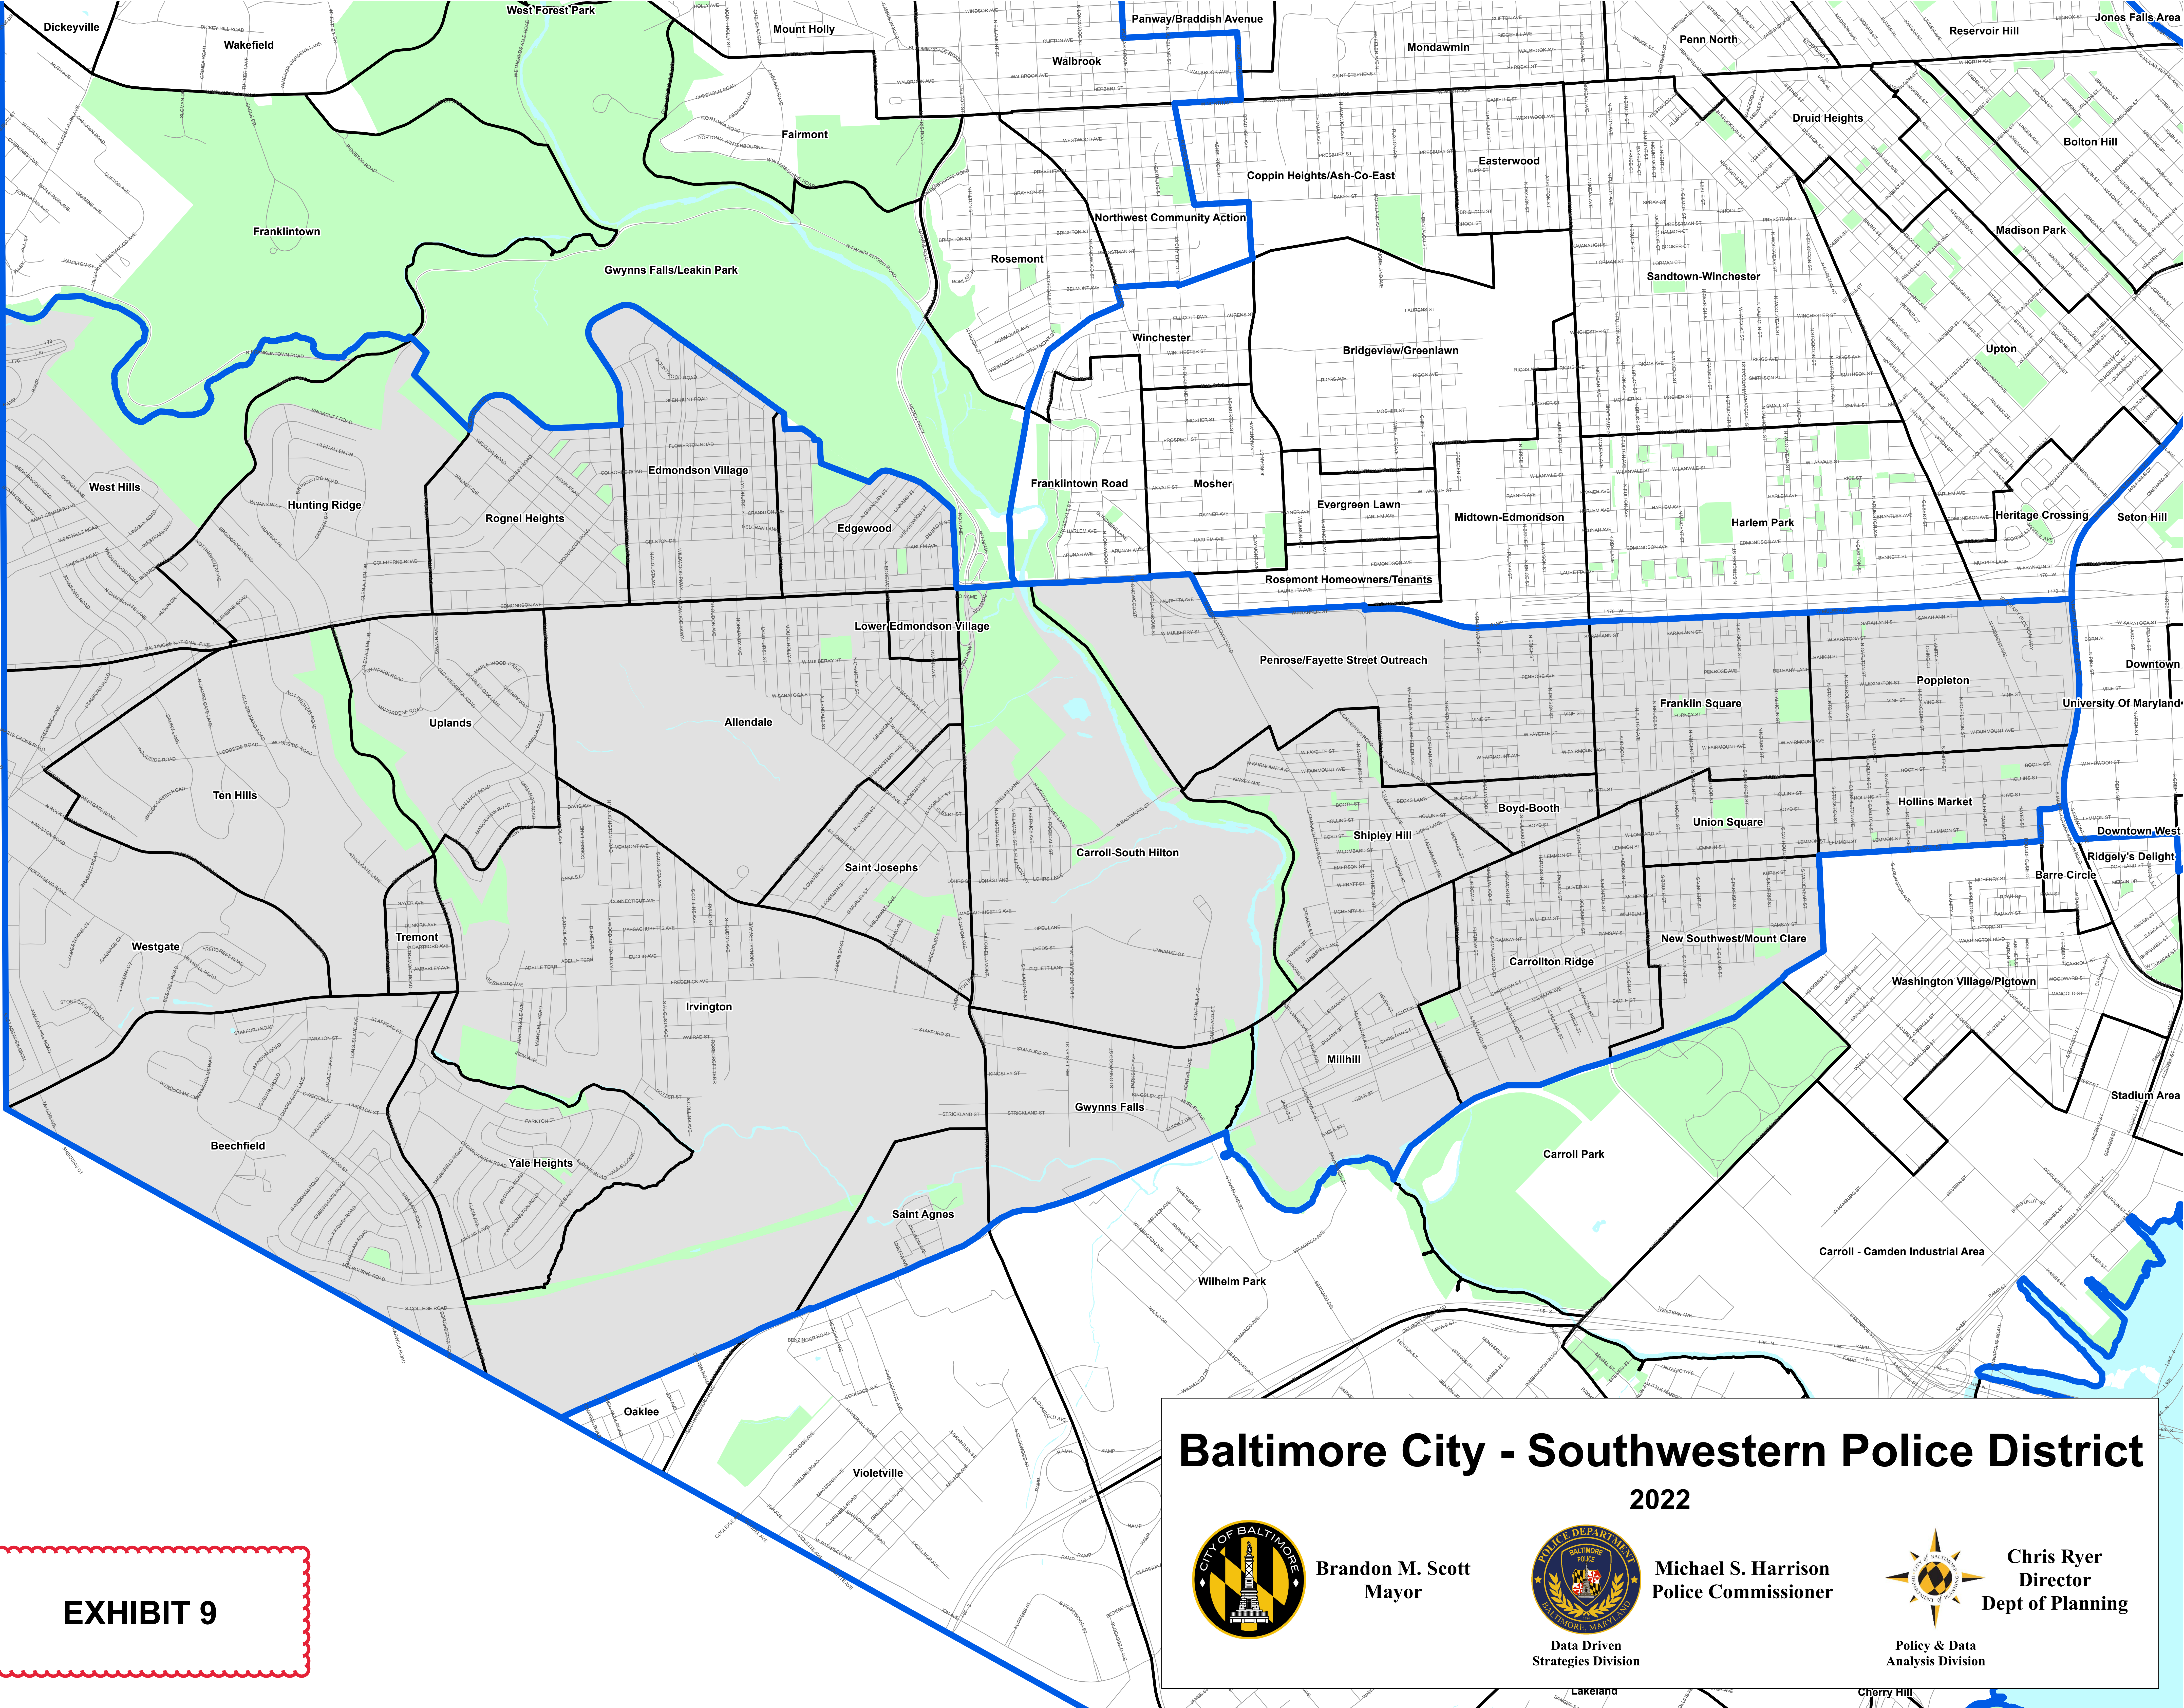

EXHIBIT 9

Baltimore City - Southwestern Police District
2022

Brandon M. Scott
Mayor

Michael S. Harrison
Police Commissioner

Data Driven
Strategies Division

Chris Ryer
Director
Dept of Planning

Policy & Data
Analysis Division

Lakeland

Cherry Hill