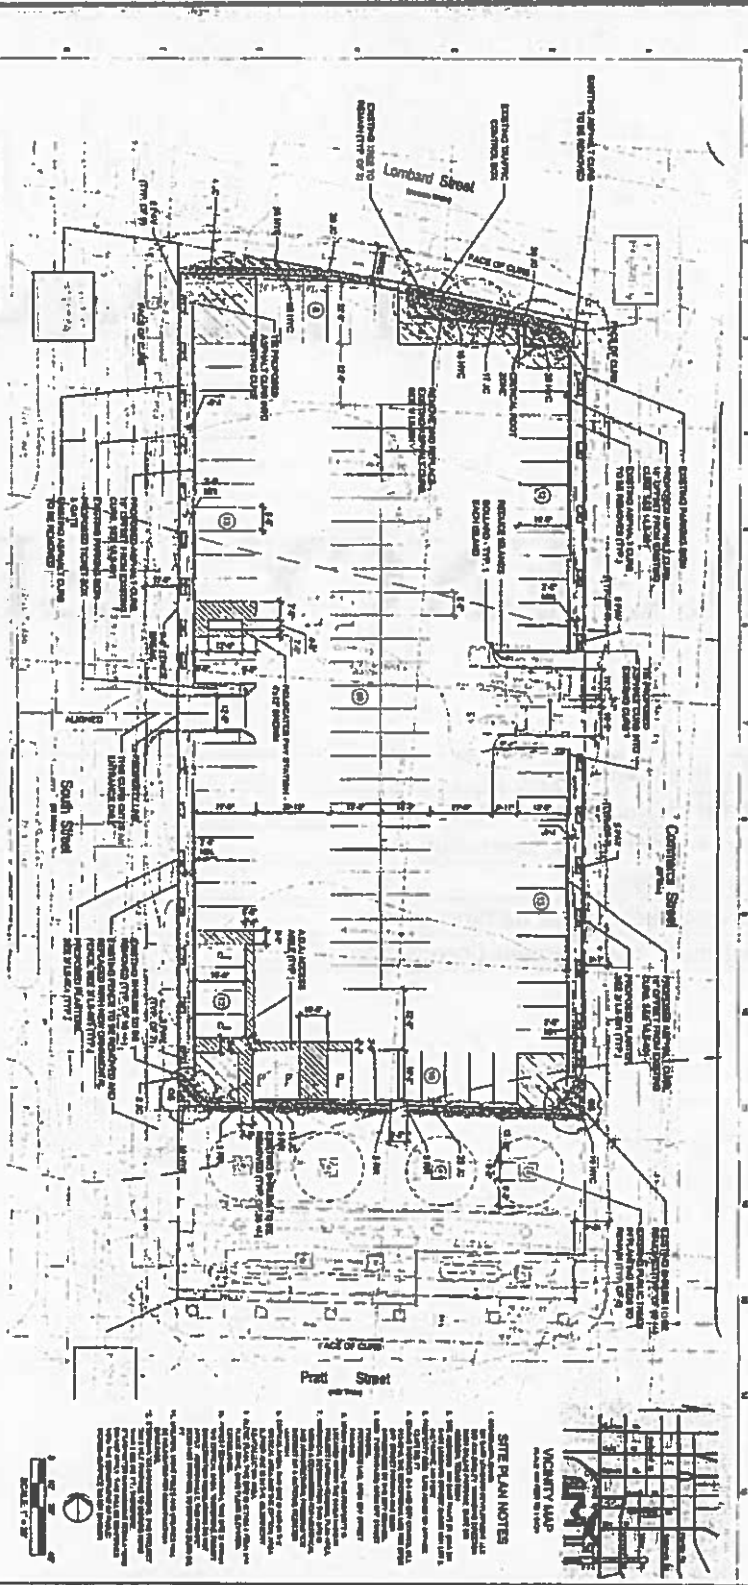

**300 East Pratt**  
Baltimore, MD

**PROPOSED PLANT LIST**

QTY	REV	NOTES/COMMON NAME	SIZE	ROOT	COMMENTS
2	02	SHADE TREES Cedars	12' CA	SHL	Along Canal Lanes
11	02	SHADE TREES Cedars	12' CA	SHL	Along Canal Lanes
11	02	SHADE TREES Cedars	12' CA	SHL	Along Canal Lanes
11	02	SHADE TREES Cedars	12' CA	SHL	Along Canal Lanes
11	02	SHADE TREES Cedars	12' CA	SHL	Along Canal Lanes
11	02	SHADE TREES Cedars	12' CA	SHL	Along Canal Lanes
11	02	SHADE TREES Cedars	12' CA	SHL	Along Canal Lanes
11	02	SHADE TREES Cedars	12' CA	SHL	Along Canal Lanes
11	02	SHADE TREES Cedars	12' CA	SHL	Along Canal Lanes
11	02	SHADE TREES Cedars	12' CA	SHL	Along Canal Lanes

**SCIENTIFIC TREE INVENTORY**

Tree No.	Tree Name	Tree Size	Tree Health	Tree Location
1	Cedar	12' CA	Good	Along Canal Lanes
2	Cedar	12' CA	Good	Along Canal Lanes
3	Cedar	12' CA	Good	Along Canal Lanes
4	Cedar	12' CA	Good	Along Canal Lanes
5	Cedar	12' CA	Good	Along Canal Lanes
6	Cedar	12' CA	Good	Along Canal Lanes
7	Cedar	12' CA	Good	Along Canal Lanes
8	Cedar	12' CA	Good	Along Canal Lanes
9	Cedar	12' CA	Good	Along Canal Lanes
10	Cedar	12' CA	Good	Along Canal Lanes
11	Cedar	12' CA	Good	Along Canal Lanes

**PARKING COUNTS**

Category	Count
Existing	12
Proposed	12
Total	24

400  
[Signature]  
Site & Landscape  
Plan