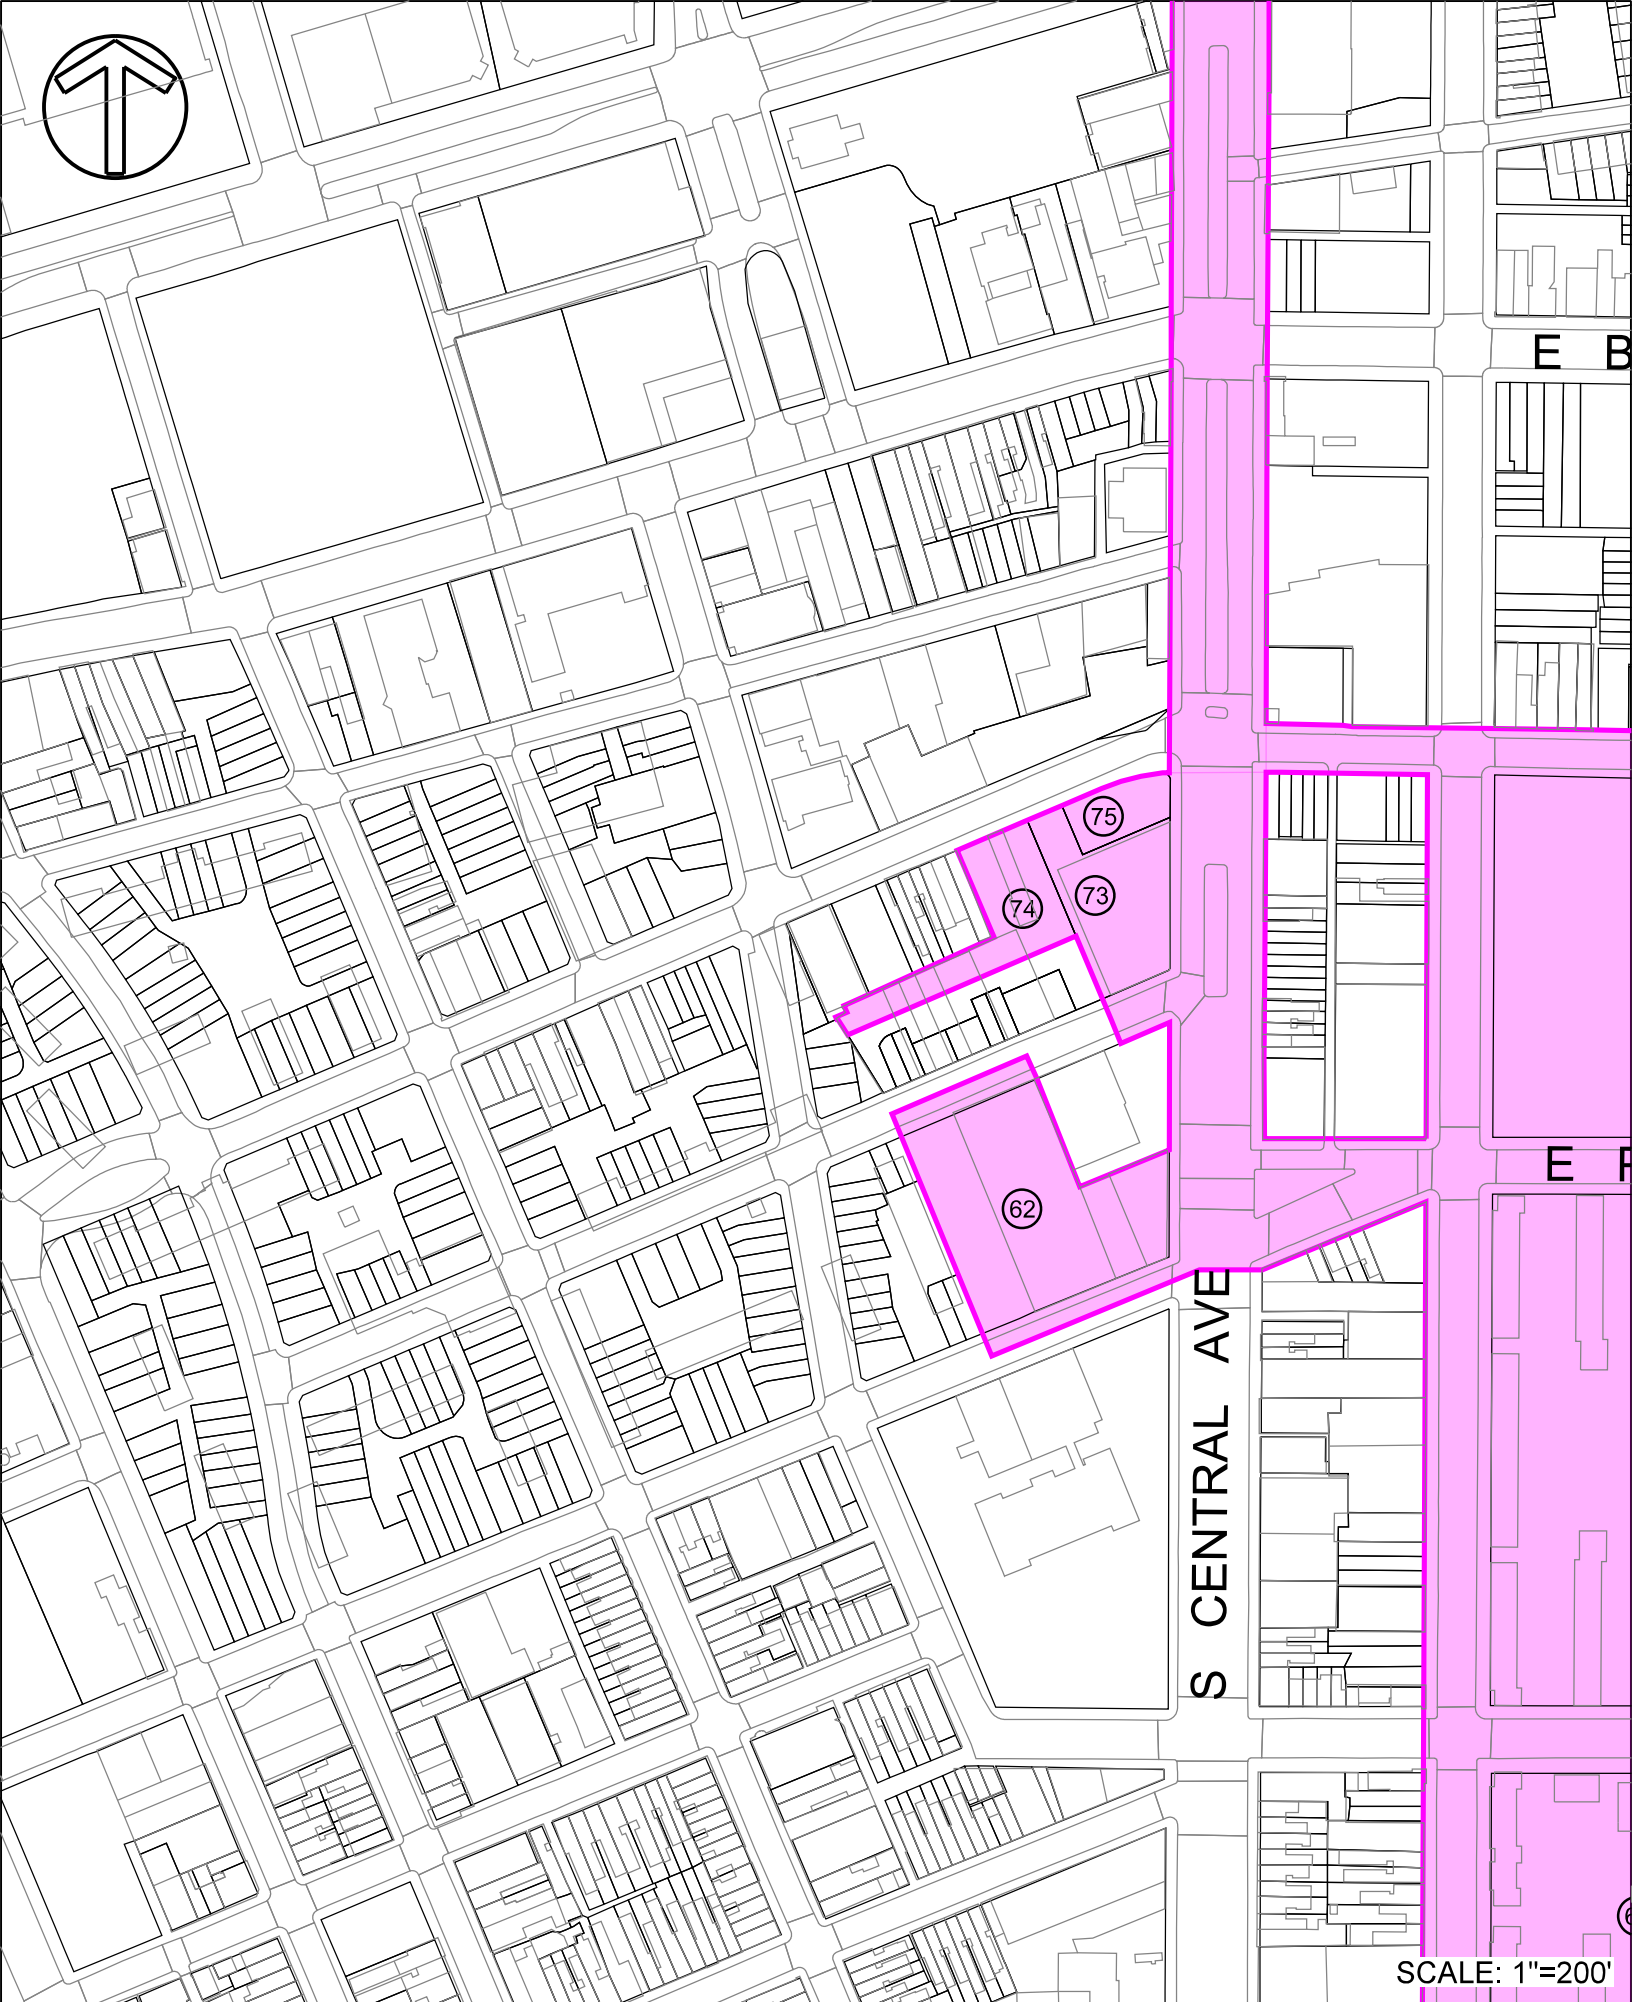

39 40 41 42 43

35 36 37 38

SCALE: 1"=200'

E MONUMENT ST

54

46

45

47

50

51

N CAROLINE ST

ORLEANS ST

N CENTRAL AVE

N AISQUITH ST

E FAYETTE ST

SCALE: 1"=200'

S CENTRAL AVE

SCALE: 1"=200'

E BALTIMORE ST

E LOMBARD ST

E PRATT ST

GOUGH ST

E BANK ST

S CENTRAL AVE