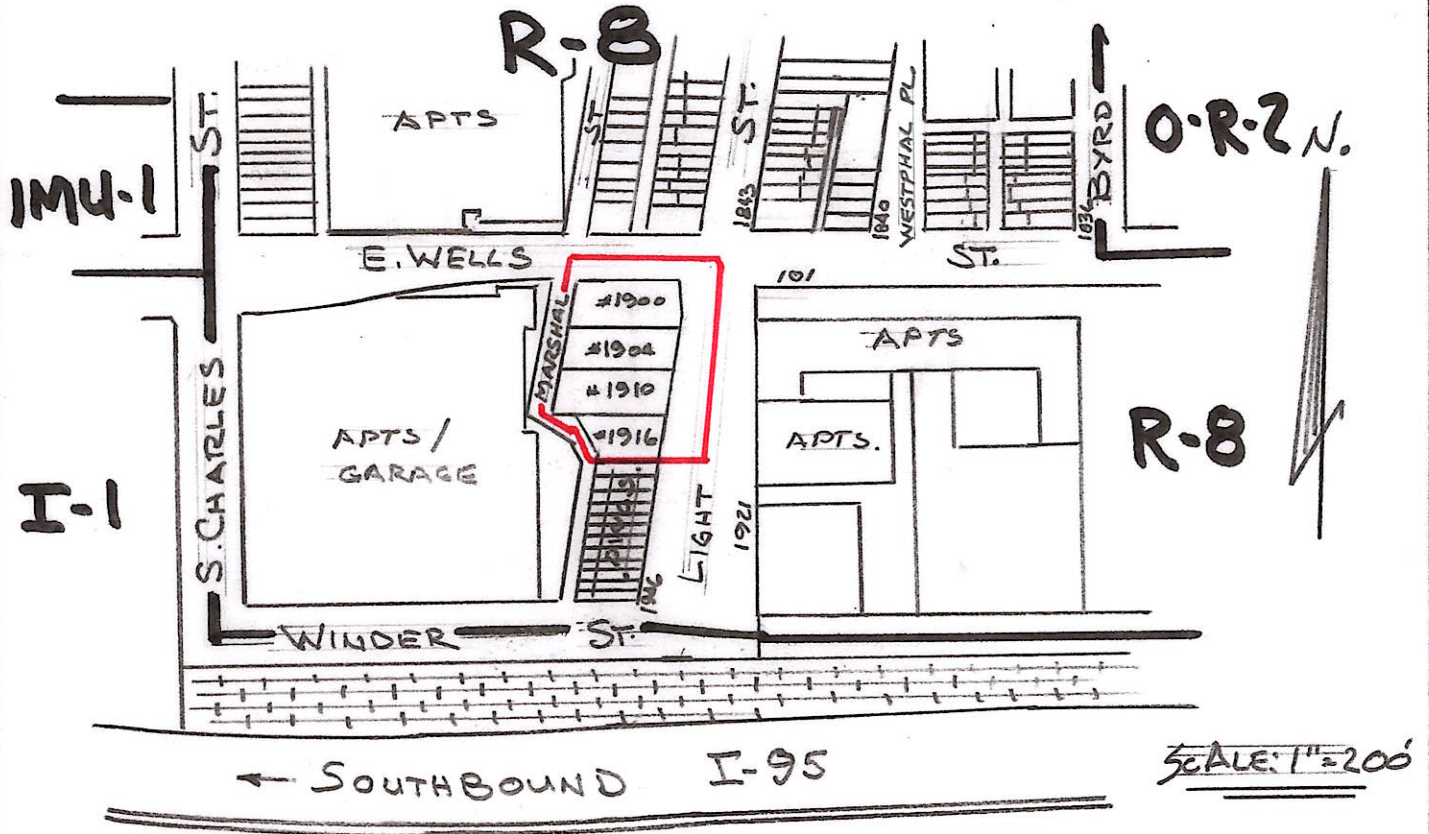

SHEET NO. 76 OF THE ZONING DISTRICT MAPS OF THE BALTIMORE CITY CODE.

E. WELLS ST.

N.T.S.

AREA OUTLINED IN RED

TO BE CHANGED:

FROM: THE R-8 ZONING DISTRICT.

TO: THE C-1 ZONING DISTRICT.

FOR:

1900 LIGHT STREET LLC

90 AB ASSOCIATES

201 E. BALTIMORE ST. SUITE 1150

BALTIMORE, MD 21202

MAYOR

PRESIDENT CITY COUNCIL

ADS