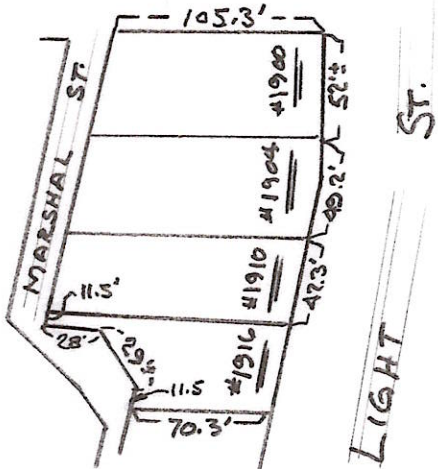

SHEET NO. 76 OF THE ZONING DISTRICT MAPS OF THE BALTIMORE CITY CODE.

E. WELLS ST.

N.T.S.

AREA OUTLINED IN RED

TO BE CHANGED:

FROM: THE R-8 ZONING DISTRICT.

TO: THE C-1 ZONING DISTRICT.

FOR: